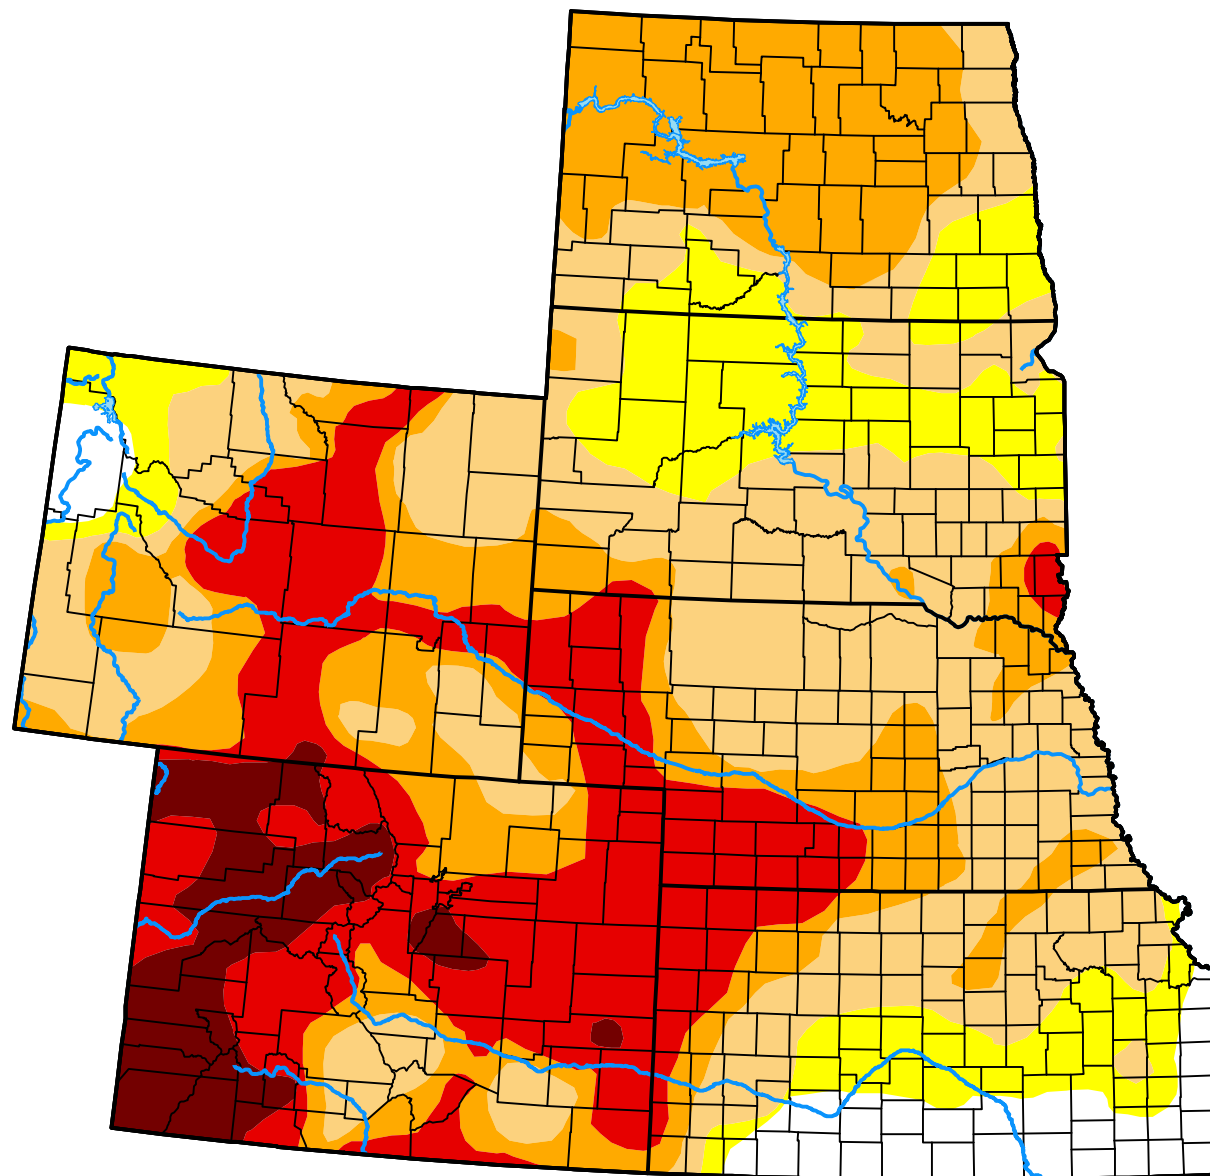

U.S. Drought Monitor High Plains

January 12, 2021
(Released Thursday, Jan. 14, 2021)
Valid 7 a.m. EST

Intensity:

-  None
-  D0 Abnormally Dry
-  D1 Moderate Drought
-  D2 Severe Drought
-  D3 Extreme Drought
-  D4 Exceptional Drought

The Drought Monitor focuses on broad-scale conditions. Local conditions may vary. For more information on the Drought Monitor, go to <https://droughtmonitor.unl.edu/About.aspx>

Author:

Deborah Bathke
National Drought Mitigation Center