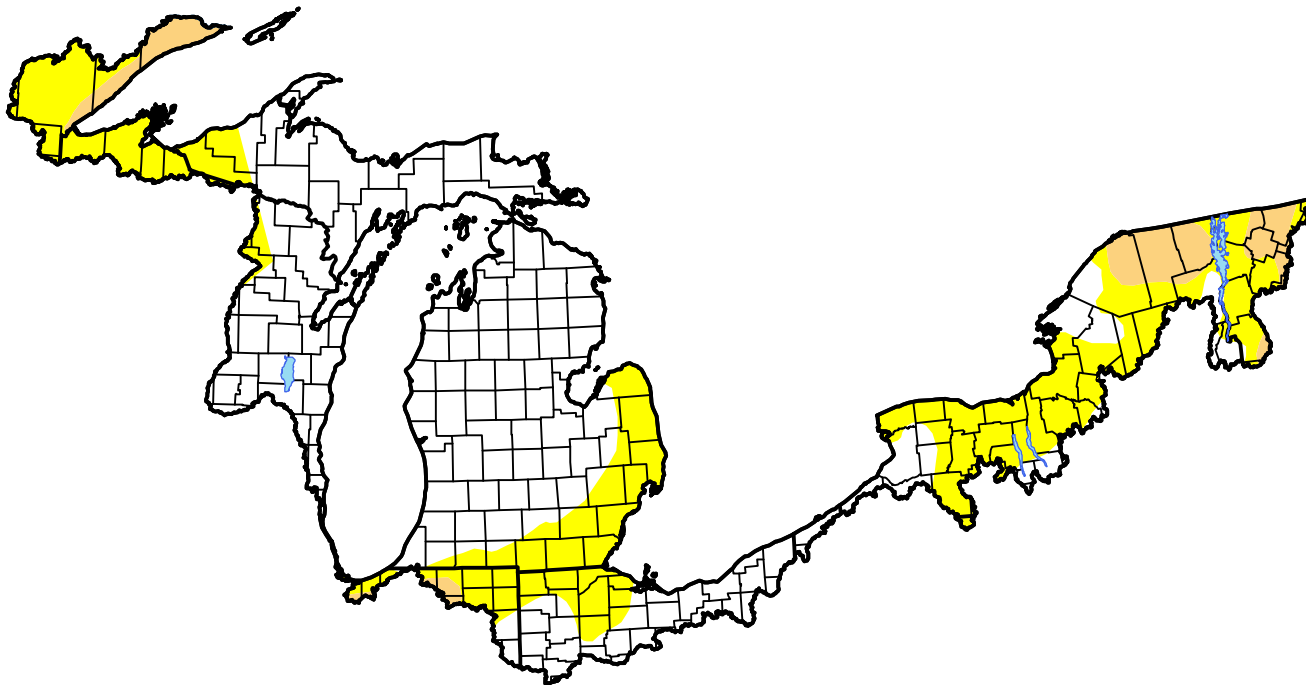

U.S. Drought Monitor

Great Lakes Watershed

January 12, 2021
(Released Thursday, Jan. 14, 2021)
Valid 7 a.m. EST

Intensity:

-  None
-  D0 Abnormally Dry
-  D1 Moderate Drought
-  D2 Severe Drought
-  D3 Extreme Drought
-  D4 Exceptional Drought

The Drought Monitor focuses on broad-scale conditions. Local conditions may vary. For more information on the Drought Monitor, go to <https://droughtmonitor.unl.edu/About.aspx>

Author:

Deborah Bathke
National Drought Mitigation Center