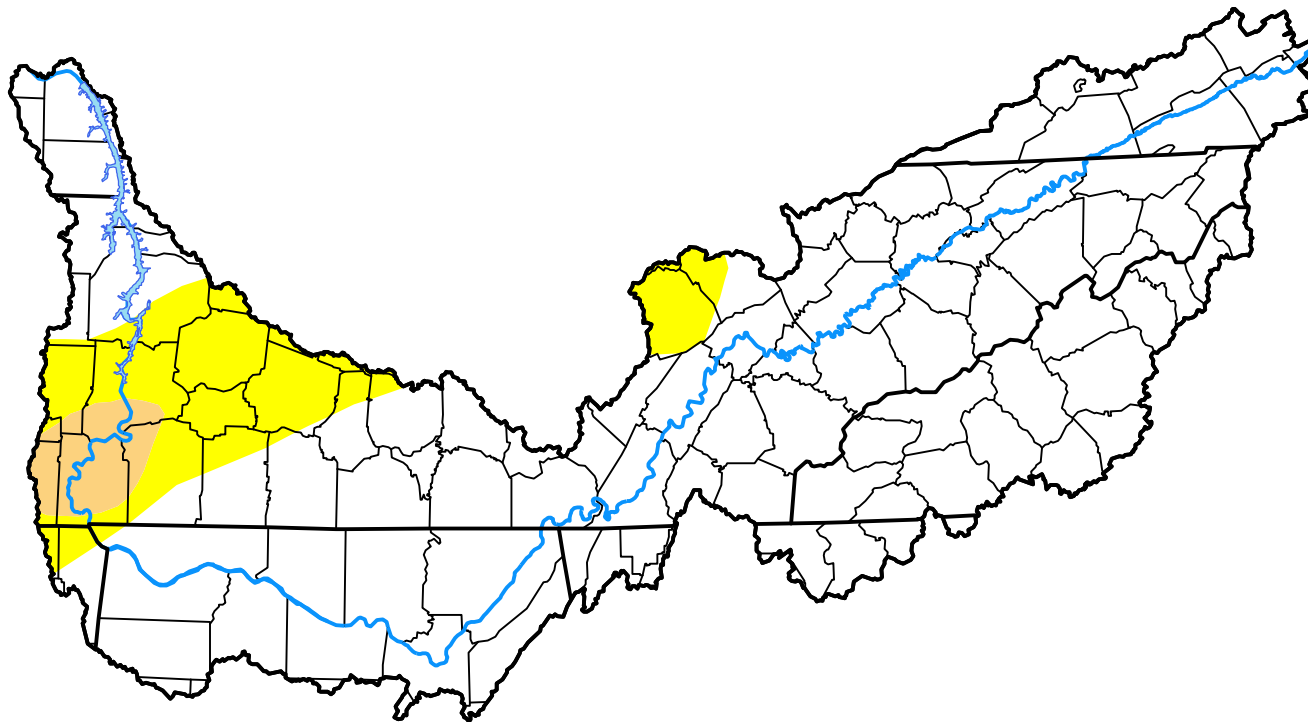

# U.S. Drought Monitor Tennessee Watershed

January 12, 2021  
(Released Thursday, Jan. 14, 2021)  
Valid 7 a.m. EST

## Intensity:

-  None
-  D0 Abnormally Dry
-  D1 Moderate Drought
-  D2 Severe Drought
-  D3 Extreme Drought
-  D4 Exceptional Drought

*The Drought Monitor focuses on broad-scale conditions. Local conditions may vary. For more information on the Drought Monitor, go to <https://droughtmonitor.unl.edu/About.aspx>*