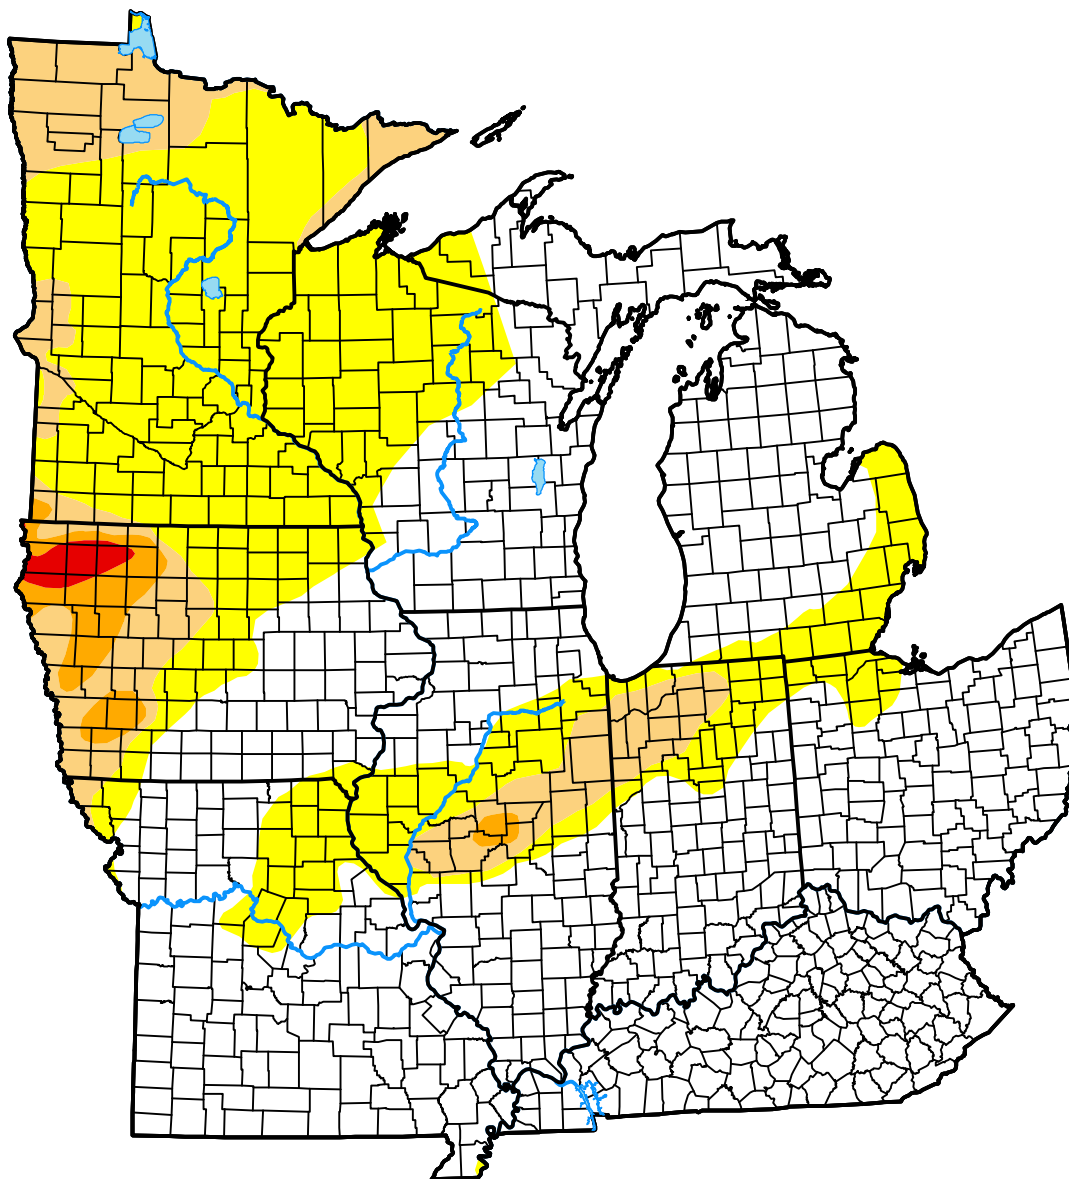

U.S. Drought Monitor Midwest

January 12, 2021
(Released Thursday, Jan. 14, 2021)
Valid 7 a.m. EST

Intensity:

-  None
-  D0 Abnormally Dry
-  D1 Moderate Drought
-  D2 Severe Drought
-  D3 Extreme Drought
-  D4 Exceptional Drought

The Drought Monitor focuses on broad-scale conditions. Local conditions may vary. For more information on the Drought Monitor, go to <https://droughtmonitor.unl.edu/About.aspx>

Author:

Deborah Bathke
National Drought Mitigation Center