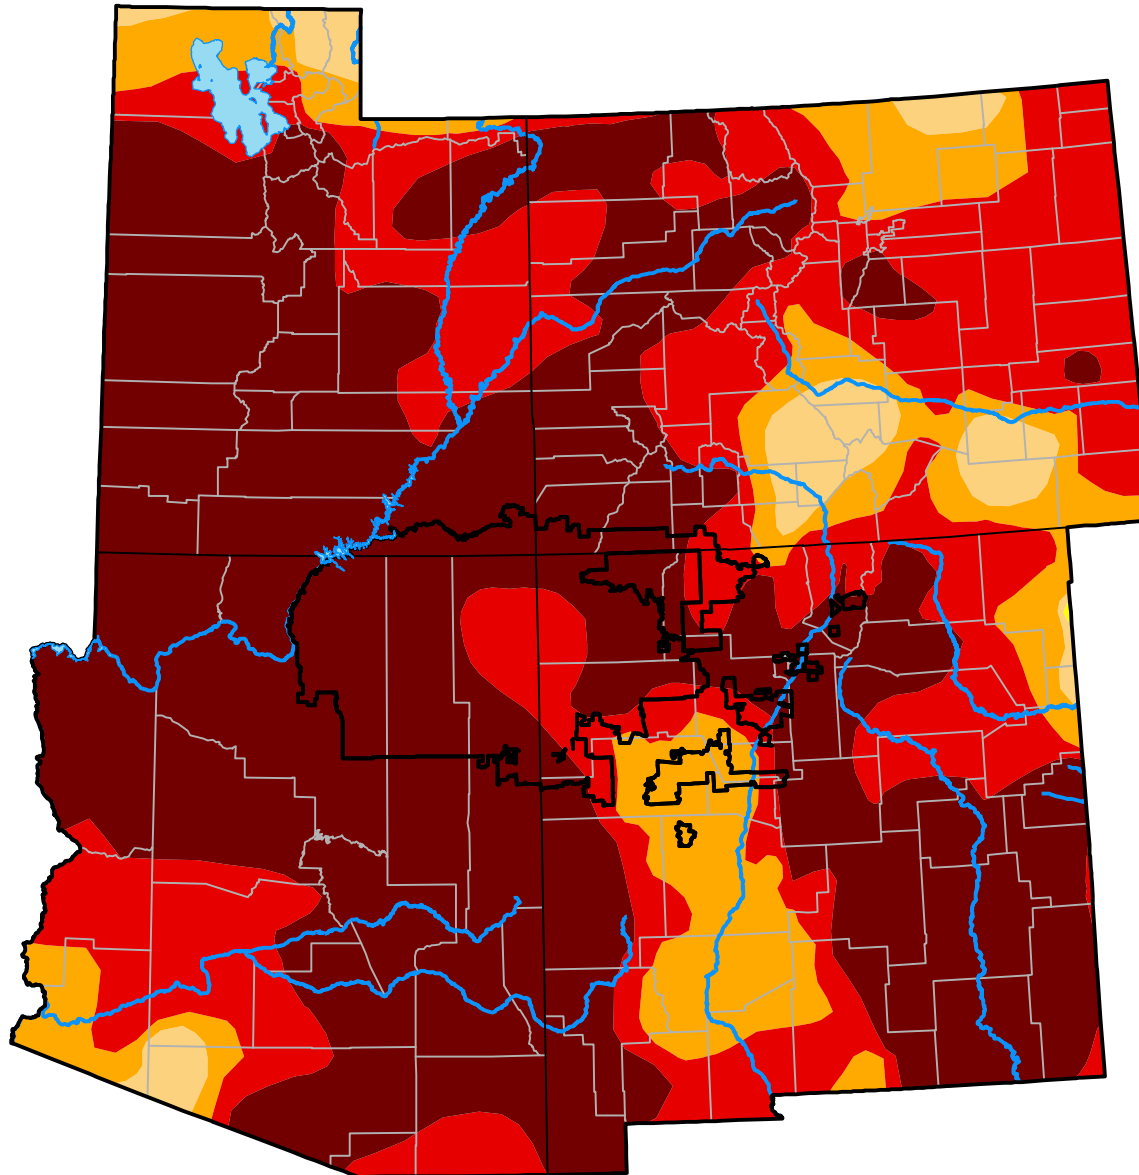

Four Corners RDEWS and Surrounding Areas

(Released Thursday, Jan. 14, 2021)

Valid 7 a.m. EST

Intensity:

-  None
-  D0 Abnormally Dry
-  D1 Moderate Drought
-  D2 Severe Drought
-  D3 Extreme Drought
-  D4 Exceptional Drought

The Drought Monitor focuses on broad-scale conditions. Local conditions may vary. For more information on the Drought Monitor, go to <https://droughtmonitor.unl.edu/About.aspx>

Author:

Deborah Bathke
National Drought Mitigation Center