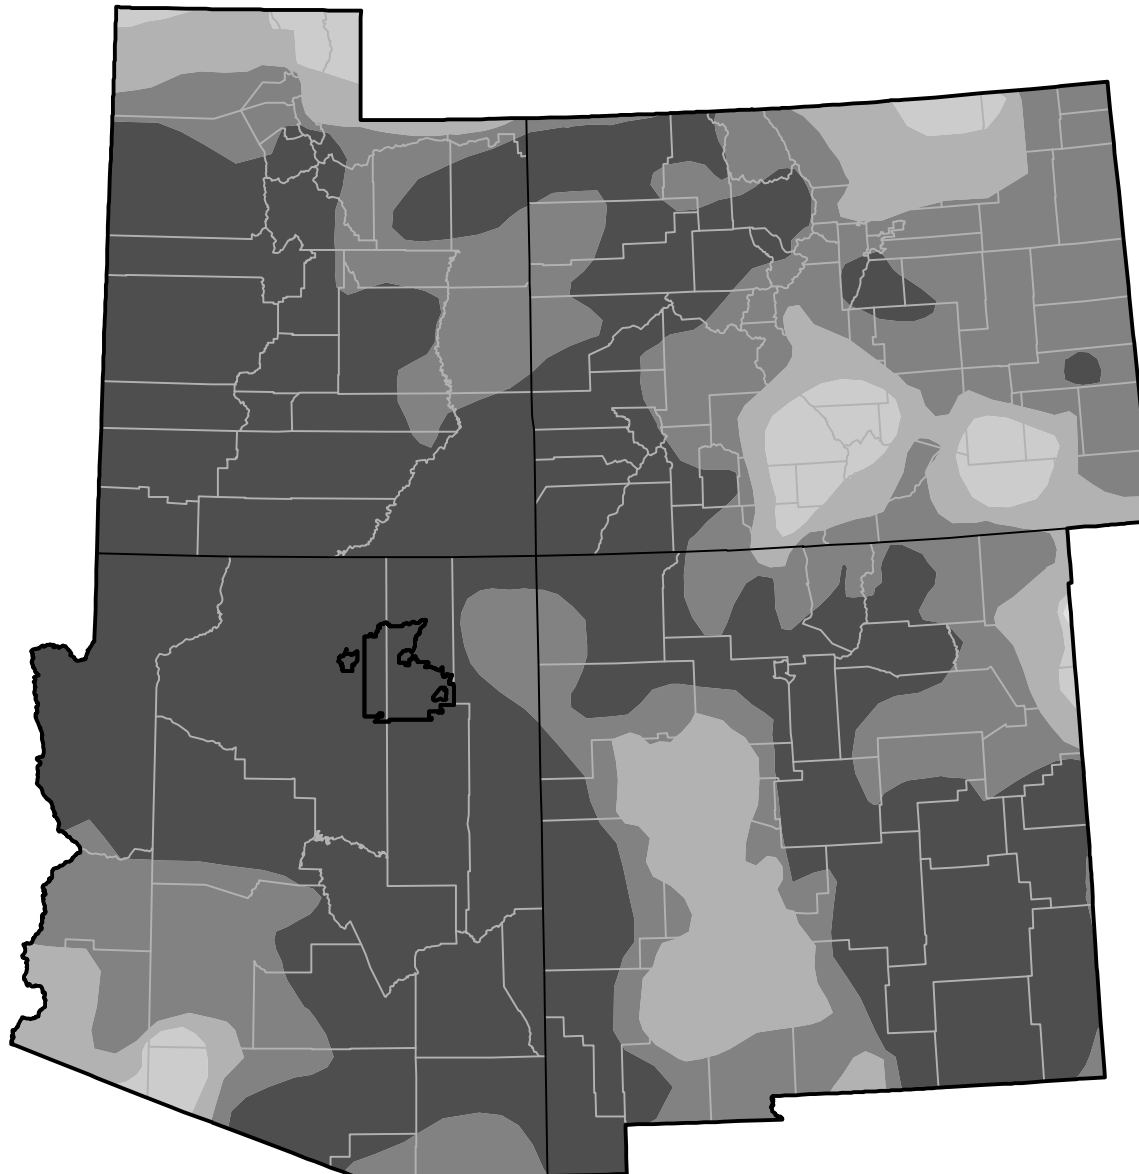

Opportunity RDEWS and Surrounding Areas

Intensity:

-  None
-  D0 Abnormally Dry
-  D1 Moderate Drought
-  D2 Severe Drought
-  D3 Extreme Drought
-  D4 Exceptional Drought

The Drought Monitor focuses on broad-scale conditions. Local conditions may vary. For more information on the Drought Monitor, go to <https://droughtmonitor.unl.edu/About.aspx>

Author:

Deborah Bathke
National Drought Mitigation Center