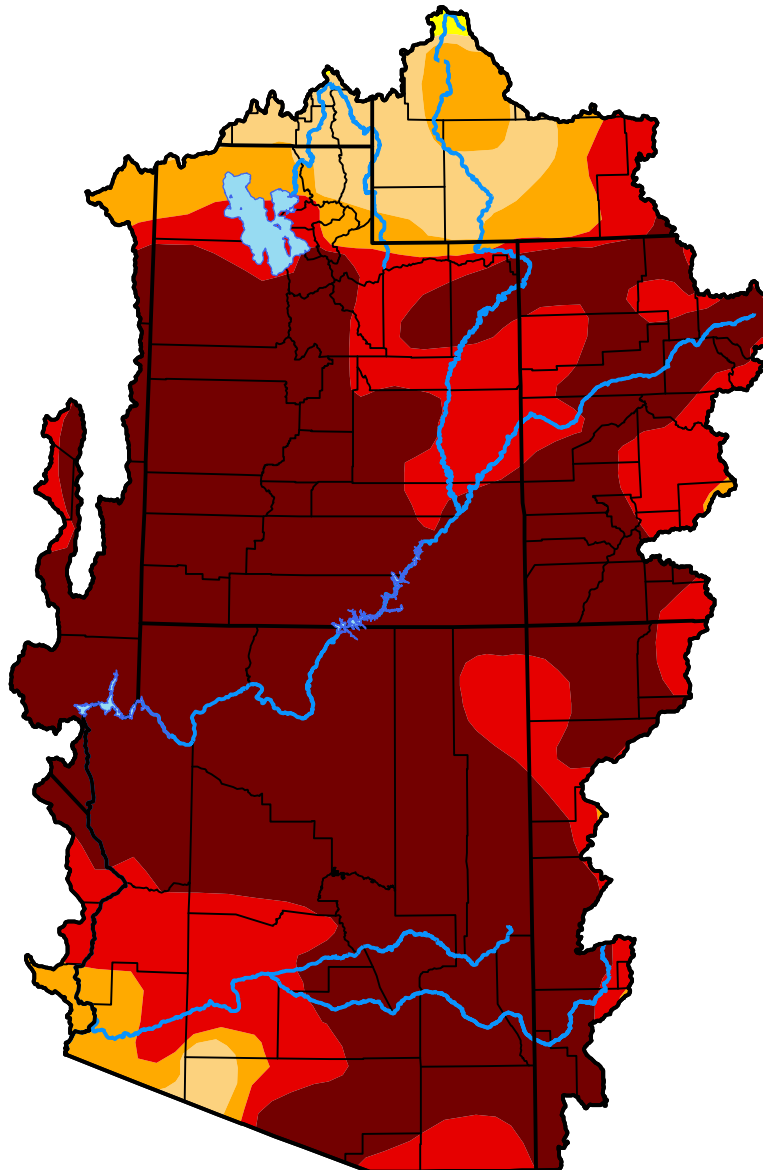

# U.S. Drought Monitor Colorado Basin RFC

January 12, 2021  
(Released Thursday, Jan. 14, 2021)  
Valid 7 a.m. EST

### Intensity:

-  None
-  D0 Abnormally Dry
-  D1 Moderate Drought
-  D2 Severe Drought
-  D3 Extreme Drought
-  D4 Exceptional Drought

*The Drought Monitor focuses on broad-scale conditions. Local conditions may vary. For more information on the Drought Monitor, go to <https://droughtmonitor.unl.edu/About.aspx>*