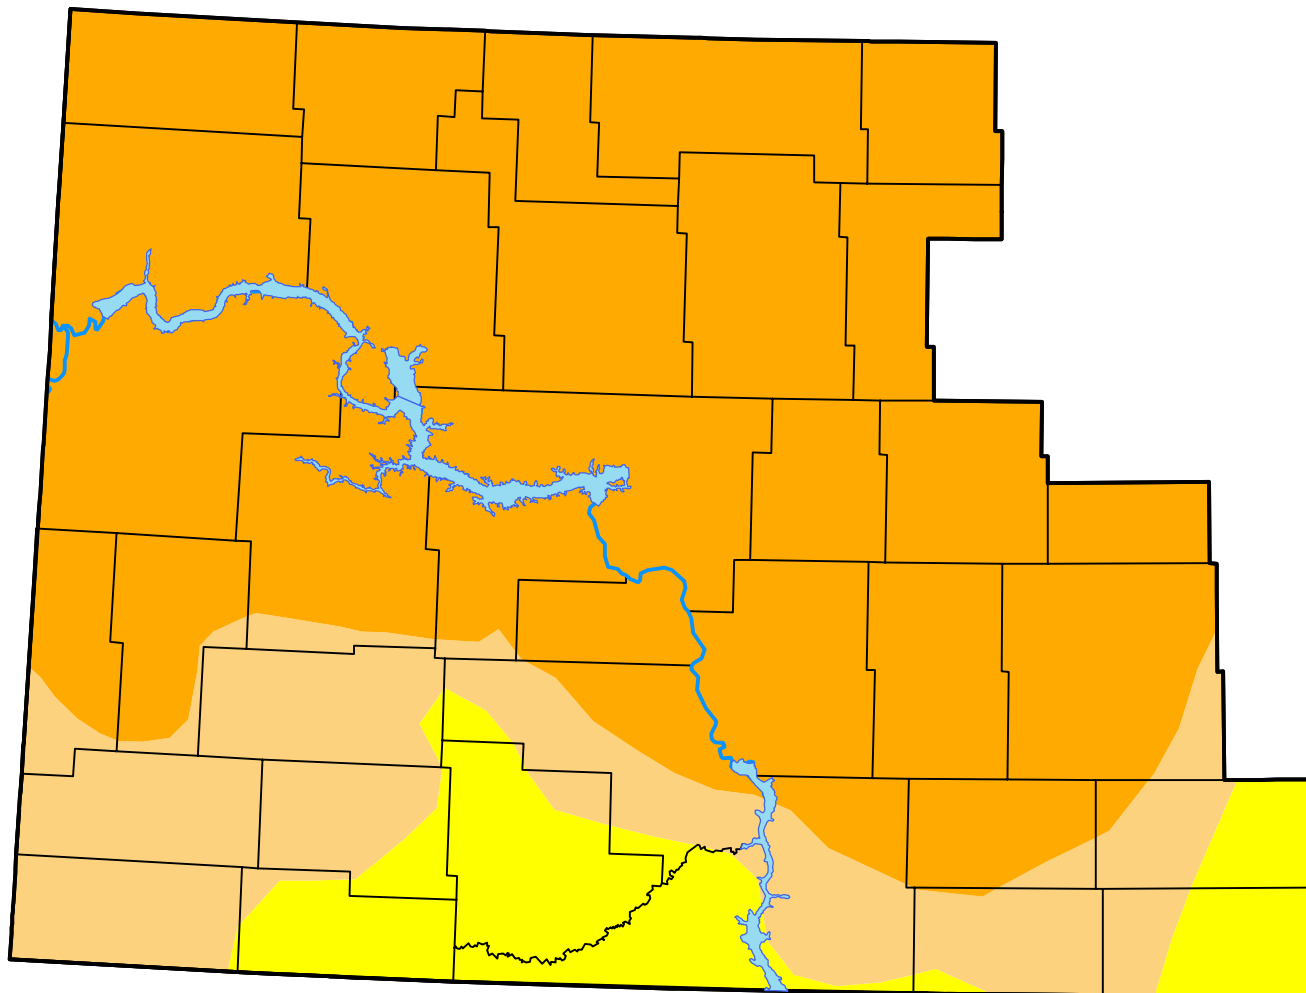

U.S. Drought Monitor Bismarck, ND WFO

January 12, 2021
(Released Thursday, Jan. 14, 2021)
Valid 7 a.m. EST

Intensity:

-  None
-  D0 Abnormally Dry
-  D1 Moderate Drought
-  D2 Severe Drought
-  D3 Extreme Drought
-  D4 Exceptional Drought

The Drought Monitor focuses on broad-scale conditions. Local conditions may vary. For more information on the Drought Monitor, go to <https://droughtmonitor.unl.edu/About.aspx>

Author:

Deborah Bathke
National Drought Mitigation Center