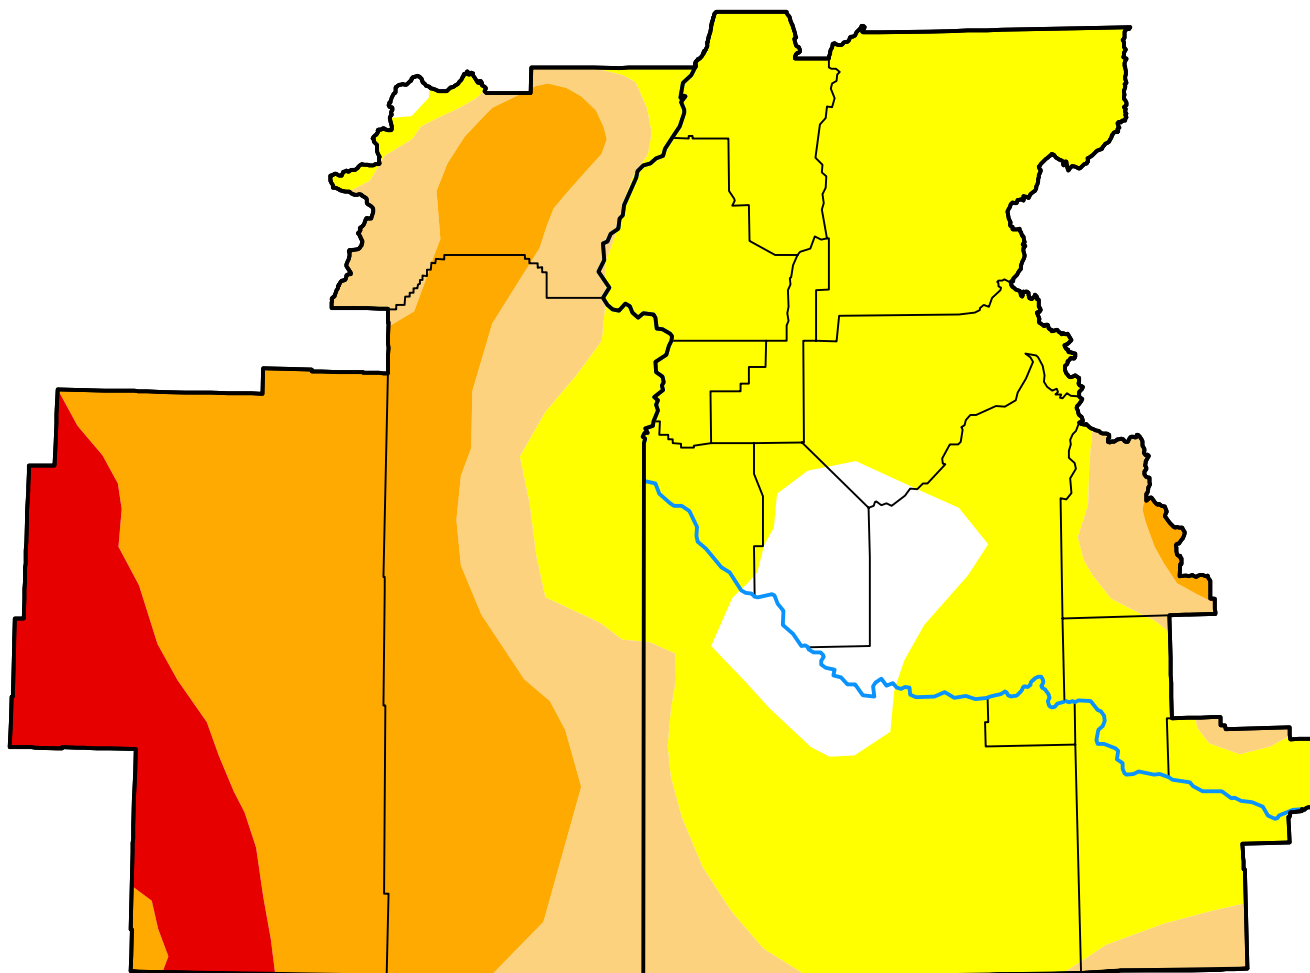

U.S. Drought Monitor Boise, ID WFO

January 12, 2021
(Released Thursday, Jan. 14, 2021)
Valid 7 a.m. EST

Intensity:

-  None
-  D0 Abnormally Dry
-  D1 Moderate Drought
-  D2 Severe Drought
-  D3 Extreme Drought
-  D4 Exceptional Drought

The Drought Monitor focuses on broad-scale conditions. Local conditions may vary. For more information on the Drought Monitor, go to <https://droughtmonitor.unl.edu/About.aspx>

Author:

Deborah Bathke
National Drought Mitigation Center