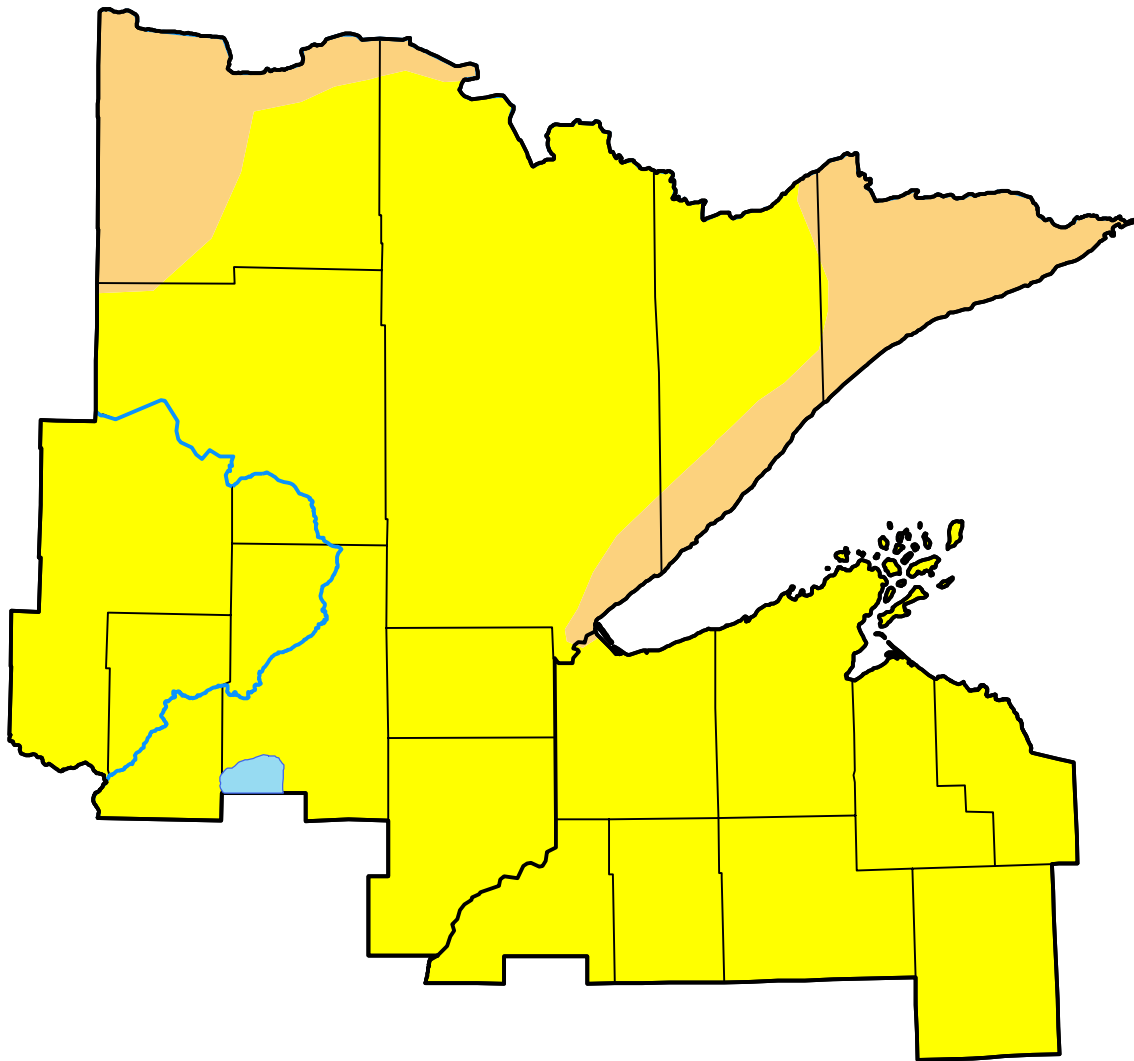

U.S. Drought Monitor Duluth, MN WFO

January 12, 2021
(Released Thursday, Jan. 14, 2021)
Valid 7 a.m. EST

Drought Conditions (Percent Area)

	None	D0	D1	D2	D3	D4
Current	0.00	86.74	13.26	0.00	0.00	0.00
Last Week <i>01-07-2021</i>	7.82	80.27	11.91	0.00	0.00	0.00
3 Months Ago <i>10-15-2020</i>	49.15	33.93	16.92	0.00	0.00	0.00
Start of Calendar Year <i>12-31-2020</i>	7.77	80.25	11.98	0.00	0.00	0.00
Start of Water Year <i>10-01-2020</i>	54.36	35.28	10.36	0.00	0.00	0.00
One Year Ago <i>01-16-2020</i>	100.00	0.00	0.00	0.00	0.00	0.00

Intensity:

The Drought Monitor focuses on broad-scale conditions. Local conditions may vary. For more information on the Drought Monitor, go to <https://droughtmonitor.unl.edu/About.aspx>

Author:

Deborah Bathke
National Drought Mitigation Center