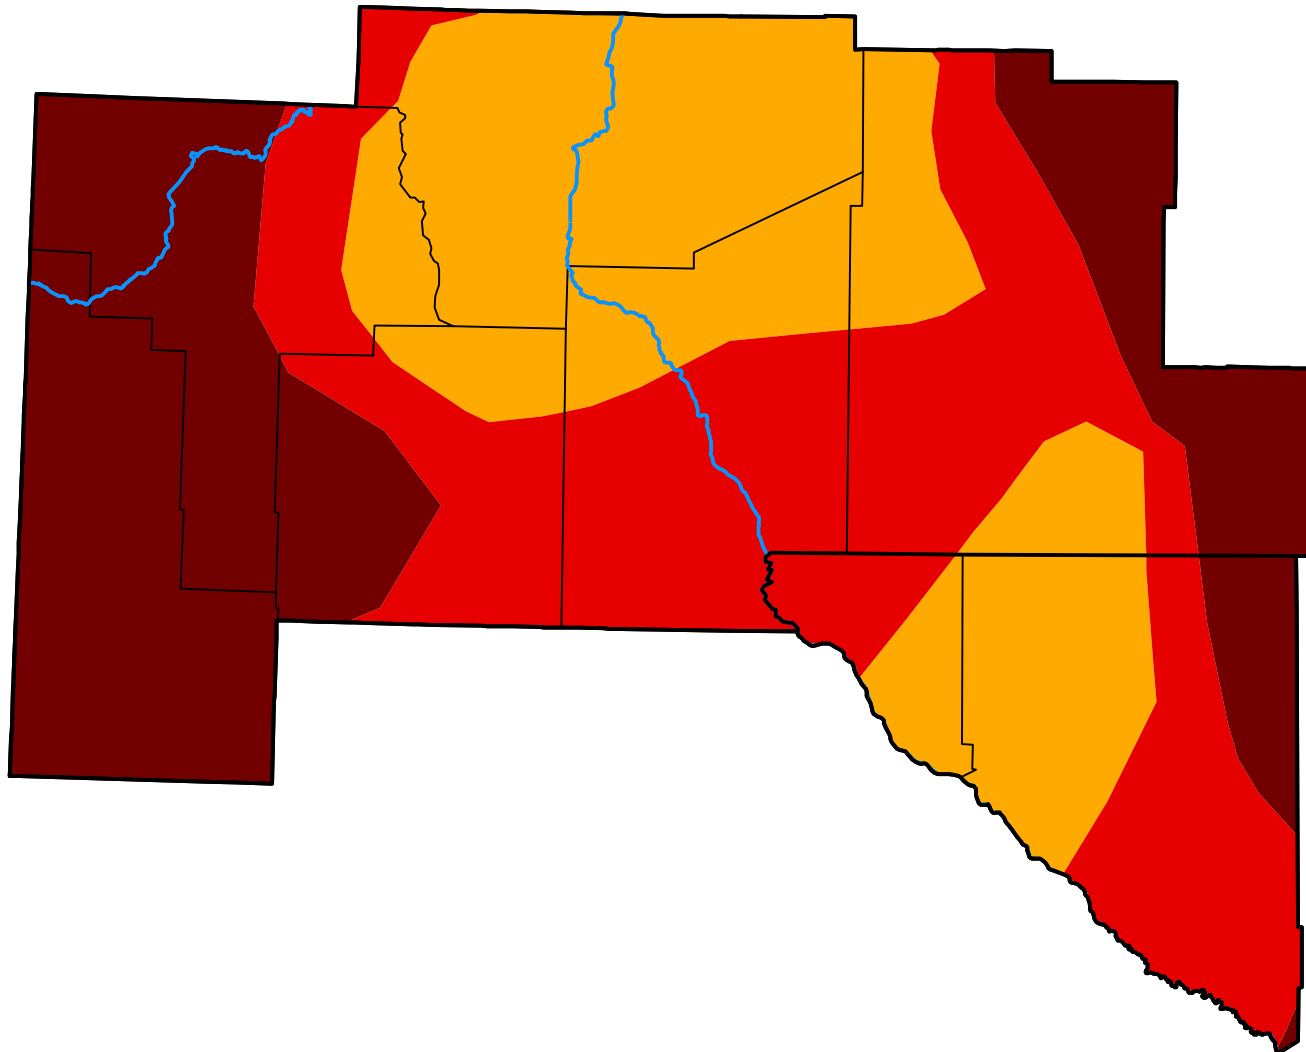

U.S. Drought Monitor El Paso, TX WFO

January 12, 2021
(Released Thursday, Jan. 14, 2021)
Valid 7 a.m. EST

Intensity:

-  None
-  D0 Abnormally Dry
-  D1 Moderate Drought
-  D2 Severe Drought
-  D3 Extreme Drought
-  D4 Exceptional Drought

The Drought Monitor focuses on broad-scale conditions. Local conditions may vary. For more information on the Drought Monitor, go to <https://droughtmonitor.unl.edu/About.aspx>

Author:

Deborah Bathke
National Drought Mitigation Center