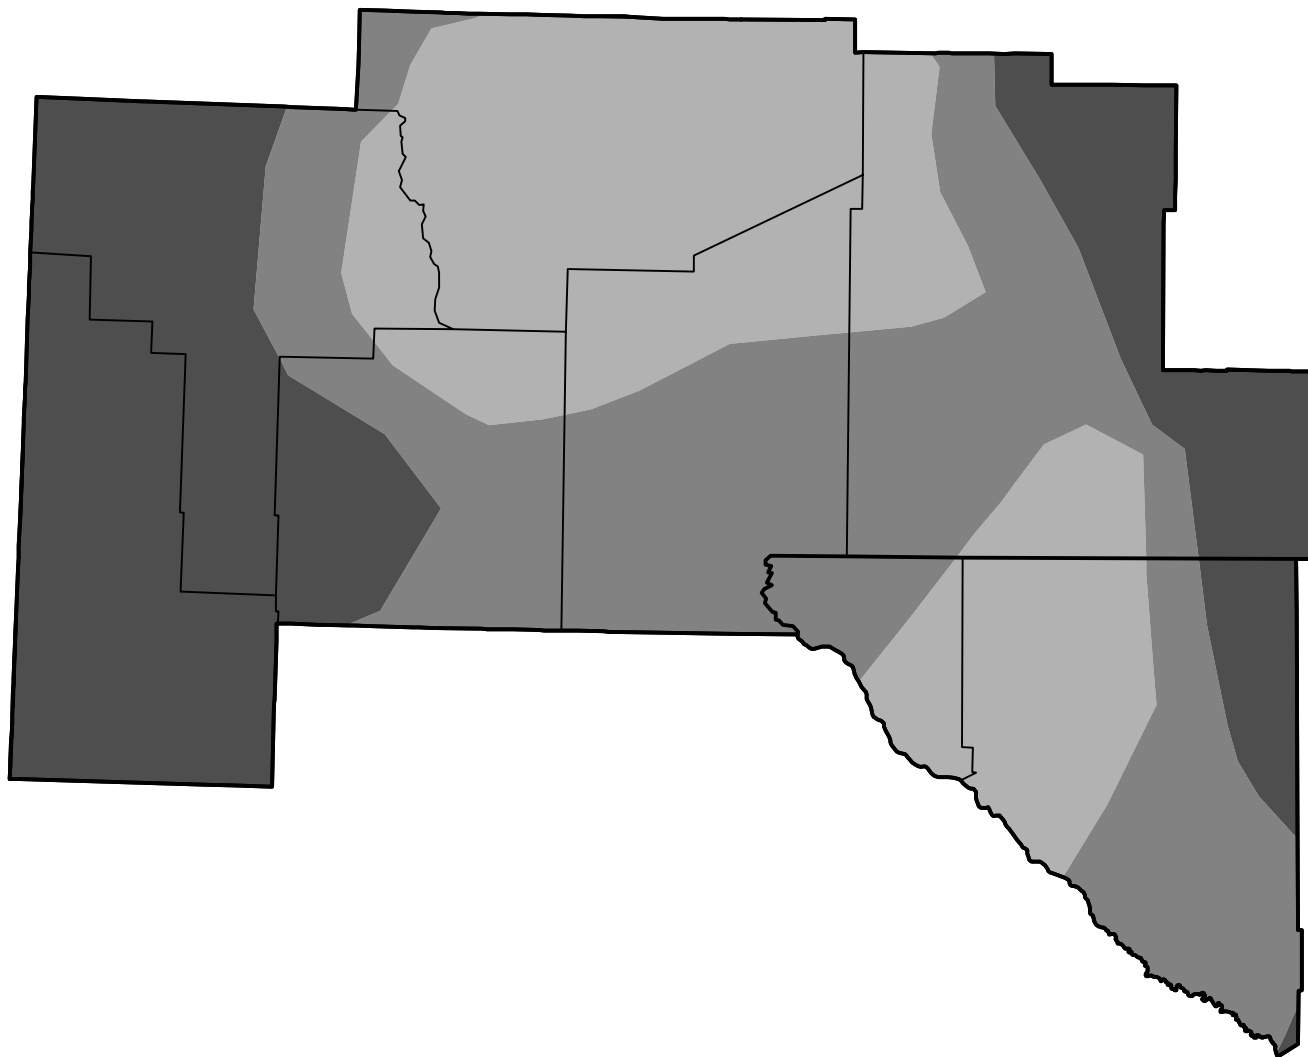

U.S. Drought Monitor El Paso, TX WFO

January 12, 2021
(Released Thursday, Jan. 14, 2021)
Valid 7 a.m. EST

Intensity:

-  None
-  D0 Abnormally Dry
-  D1 Moderate Drought
-  D2 Severe Drought
-  D3 Extreme Drought
-  D4 Exceptional Drought

The Drought Monitor focuses on broad-scale conditions. Local conditions may vary. For more information on the Drought Monitor, go to <https://droughtmonitor.unl.edu/About.aspx>

Author:

Deborah Bathke
National Drought Mitigation Center