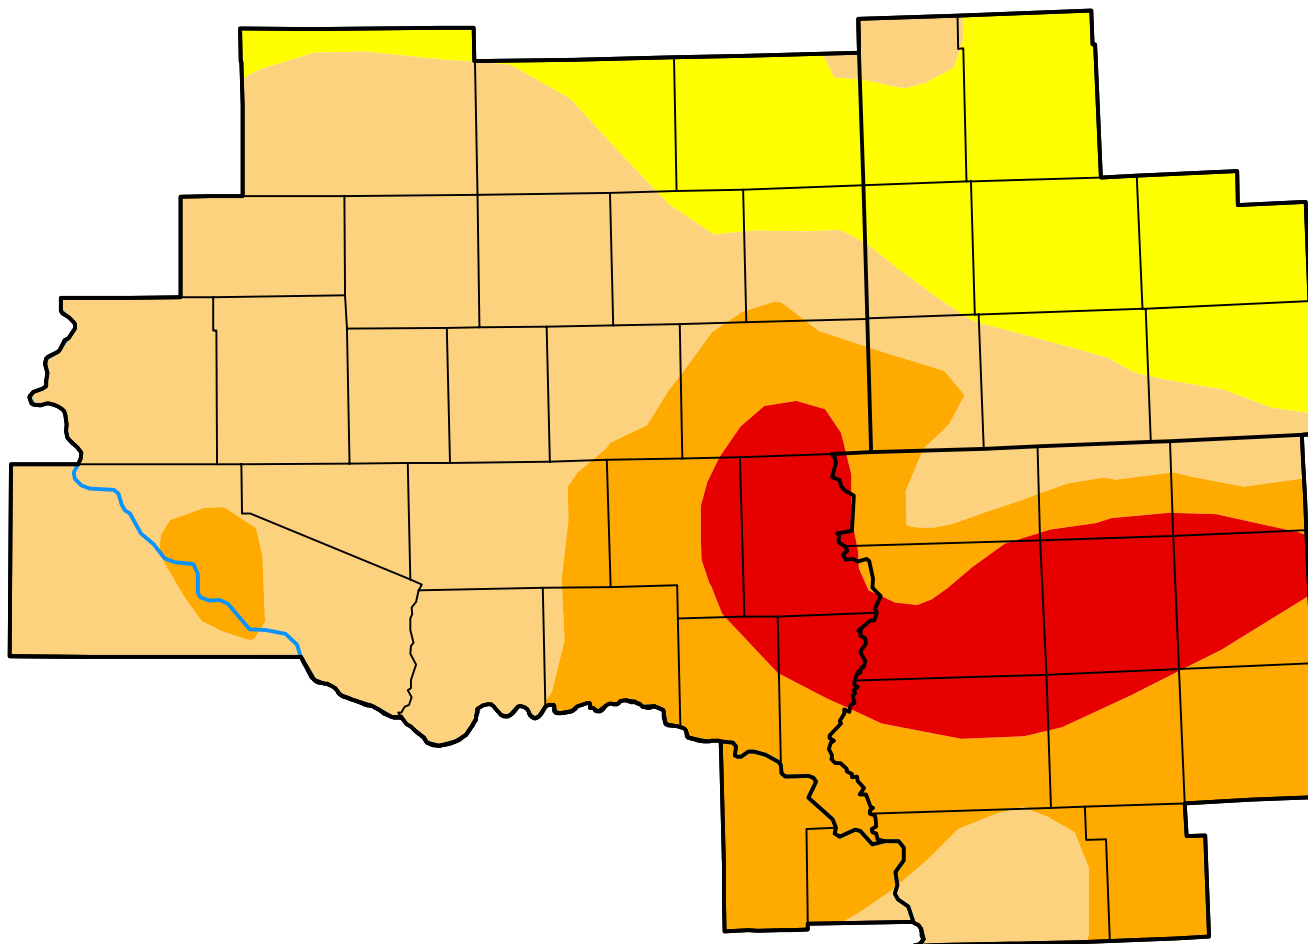

U.S. Drought Monitor

Sioux Falls, SD WFO

January 12, 2021
(Released Thursday, Jan. 14, 2021)
Valid 7 a.m. EST

Intensity:

-  None
-  D0 Abnormally Dry
-  D1 Moderate Drought
-  D2 Severe Drought
-  D3 Extreme Drought
-  D4 Exceptional Drought

The Drought Monitor focuses on broad-scale conditions. Local conditions may vary. For more information on the Drought Monitor, go to <https://droughtmonitor.unl.edu/About.aspx>

Author:

Deborah Bathke
National Drought Mitigation Center