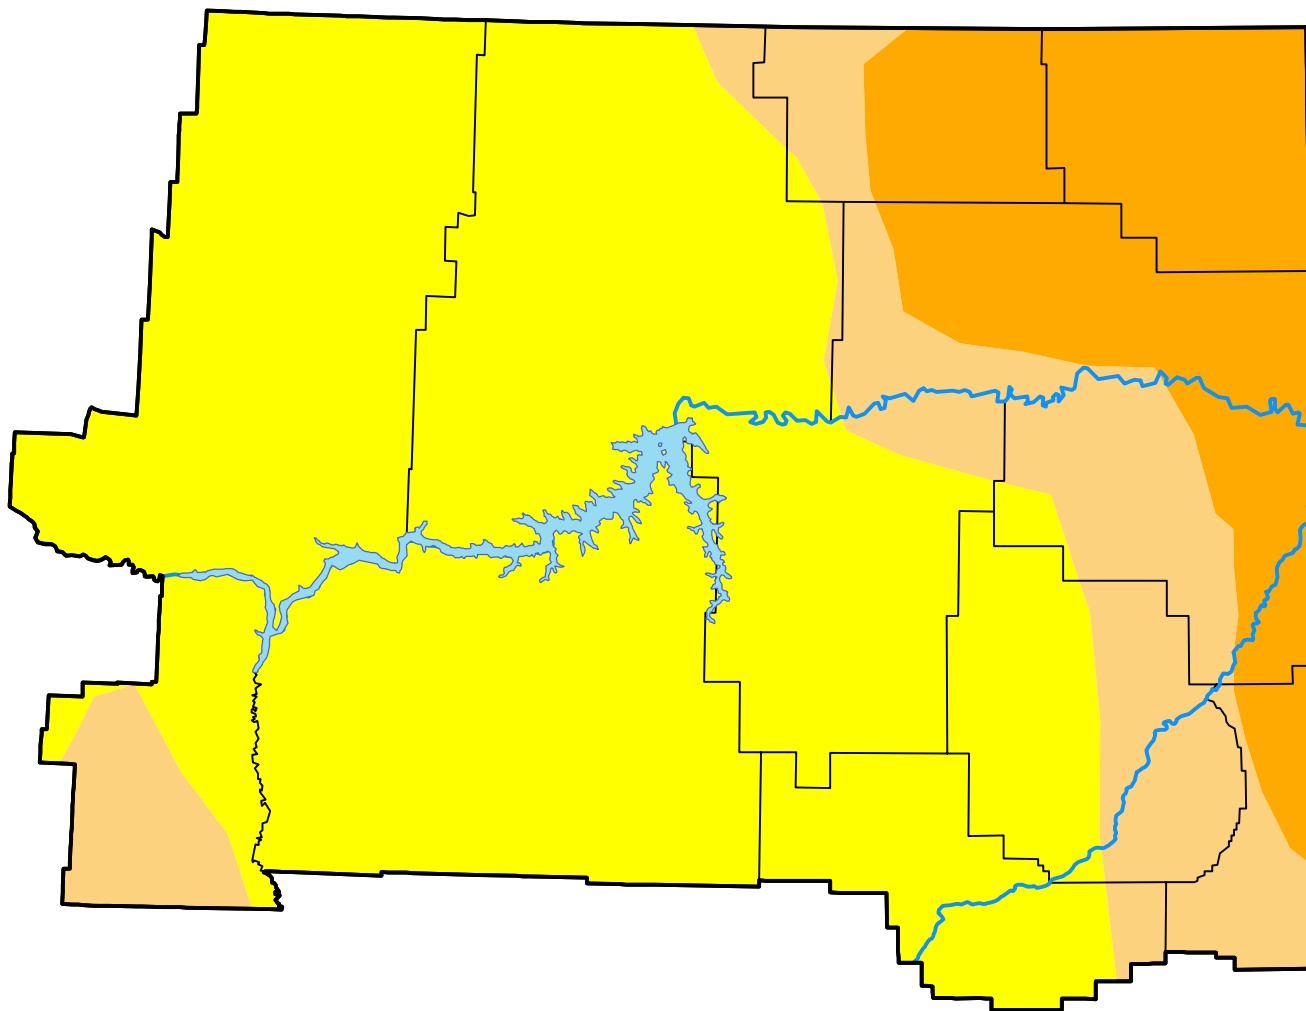

U.S. Drought Monitor Glasgow, MT WFO

January 12, 2021
(Released Thursday, Jan. 14, 2021)
Valid 7 a.m. EST

Intensity:

-  None
-  D0 Abnormally Dry
-  D1 Moderate Drought
-  D2 Severe Drought
-  D3 Extreme Drought
-  D4 Exceptional Drought

The Drought Monitor focuses on broad-scale conditions. Local conditions may vary. For more information on the Drought Monitor, go to <https://droughtmonitor.unl.edu/About.aspx>

Author:

Deborah Bathke
National Drought Mitigation Center