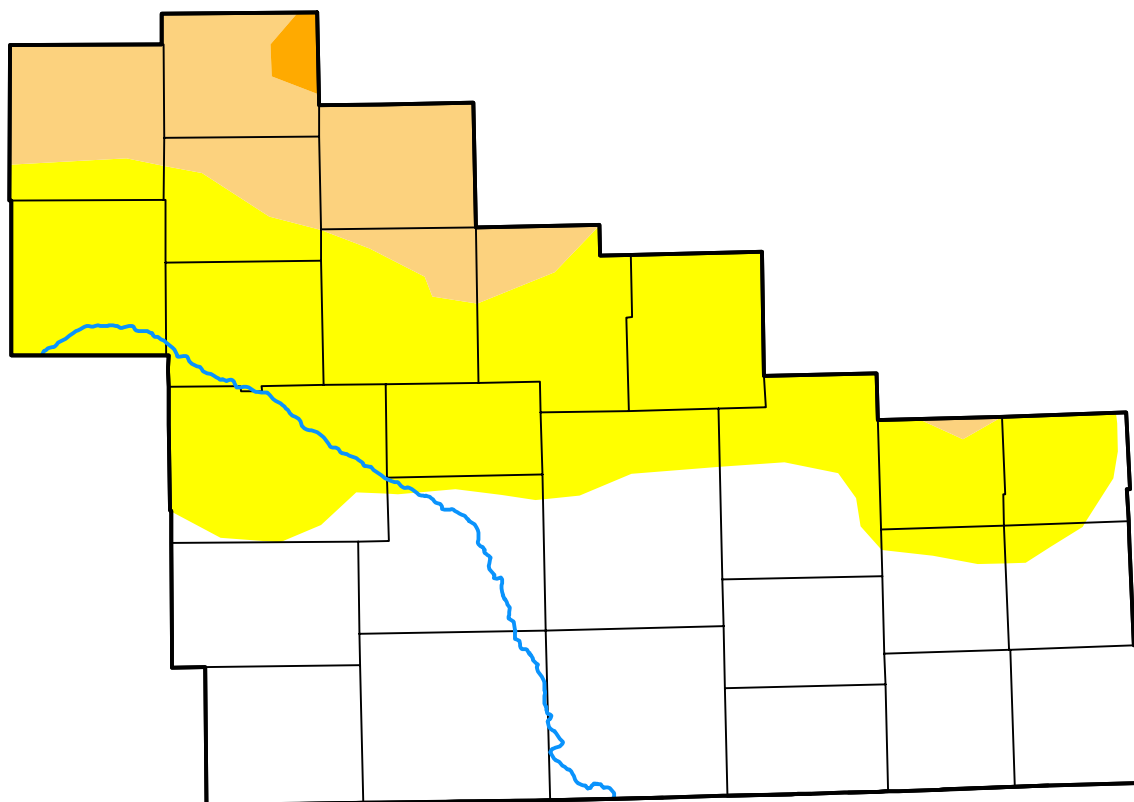

U.S. Drought Monitor Wichita, KS WFO

January 12, 2021
(Released Thursday, Jan. 14, 2021)

Valid 7 a.m. EST

Drought Conditions (Percent Area)

	None	D0	D1	D2	D3	D4
Current	47.67	38.64	13.17	0.52	0.00	0.00
Last Week <i>01-07-2021</i>	47.40	43.09	9.00	0.52	0.00	0.00
3 Months Ago <i>10-15-2020</i>	0.00	100.00	0.00	0.00	0.00	0.00
Start of Calendar Year <i>12-31-2020</i>	30.17	44.19	25.12	0.52	0.00	0.00
Start of Water Year <i>10-01-2020</i>	29.33	70.67	0.00	0.00	0.00	0.00
One Year Ago <i>01-16-2020</i>	74.59	19.02	6.39	0.00	0.00	0.00

Intensity:

The Drought Monitor focuses on broad-scale conditions. Local conditions may vary. For more information on the Drought Monitor, go to <https://droughtmonitor.unl.edu/About.aspx>

Author:

Deborah Bathke
National Drought Mitigation Center