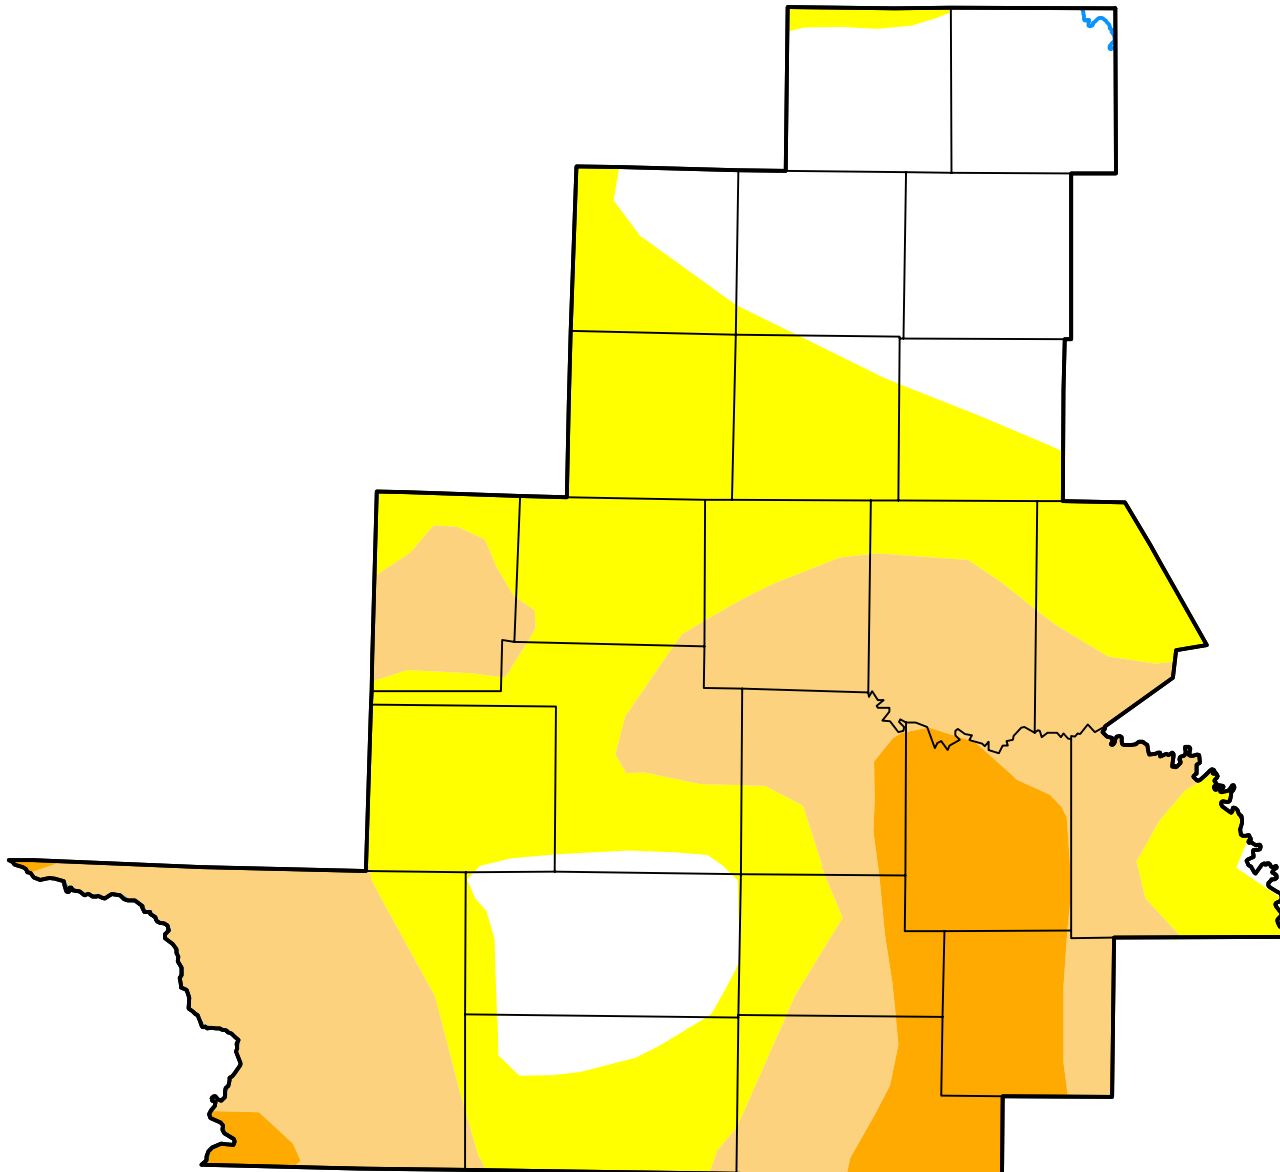

U.S. Drought Monitor

San Angelo, TX WFO

January 12, 2021
(Released Thursday, Jan. 14, 2021)
Valid 7 a.m. EST

Intensity:

-  None
-  D0 Abnormally Dry
-  D1 Moderate Drought
-  D2 Severe Drought
-  D3 Extreme Drought
-  D4 Exceptional Drought

The Drought Monitor focuses on broad-scale conditions. Local conditions may vary. For more information on the Drought Monitor, go to <https://droughtmonitor.unl.edu/About.aspx>

Author:

Deborah Bathke
National Drought Mitigation Center