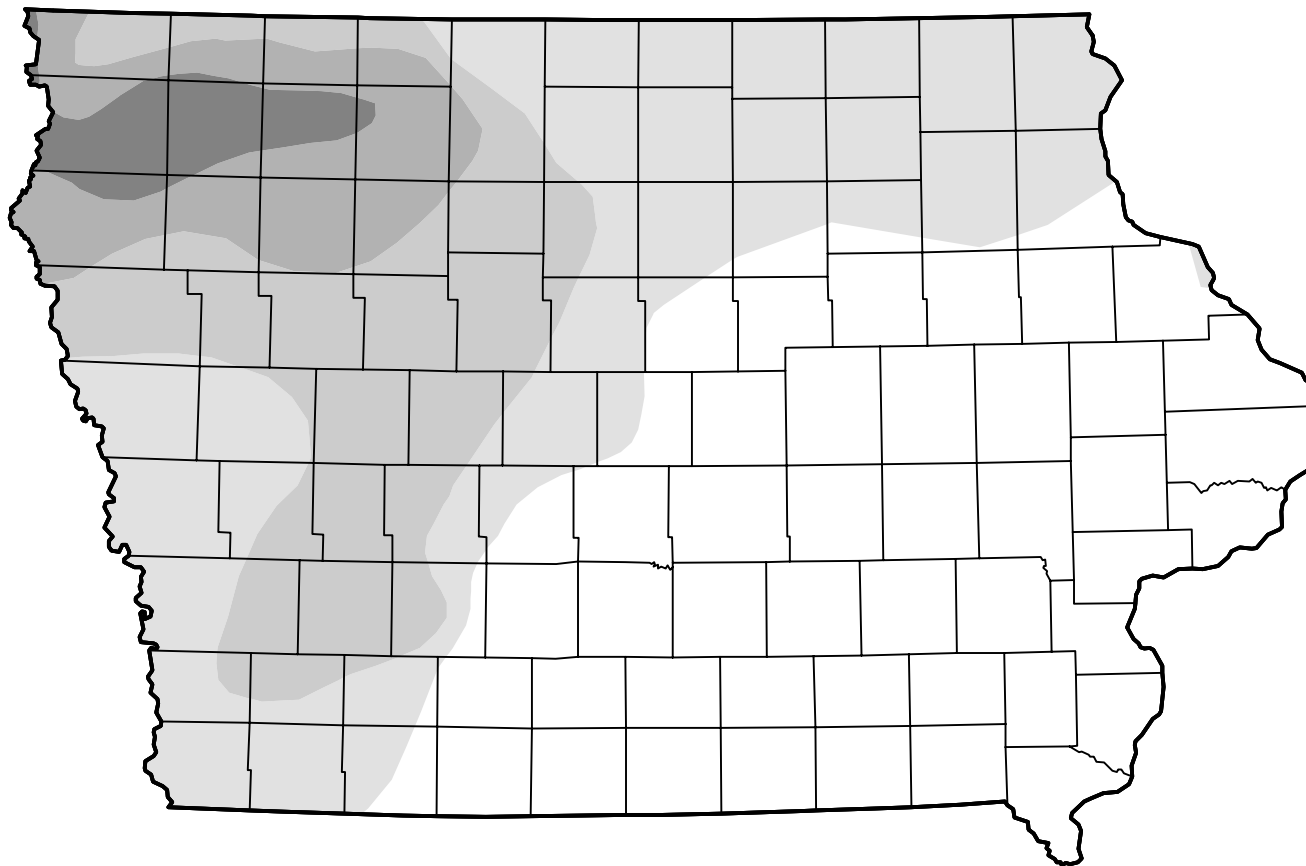

U.S. Drought Monitor

Iowa

March 9, 2021

(Released Thursday, Mar. 11, 2021)

Valid 7 a.m. EST

Intensity:

-  None
-  D0 Abnormally Dry
-  D1 Moderate Drought
-  D2 Severe Drought
-  D3 Extreme Drought
-  D4 Exceptional Drought

The Drought Monitor focuses on broad-scale conditions. Local conditions may vary. For more information on the Drought Monitor, go to <https://droughtmonitor.unl.edu/About.aspx>

Author:

Brian Fuchs
National Drought Mitigation Center