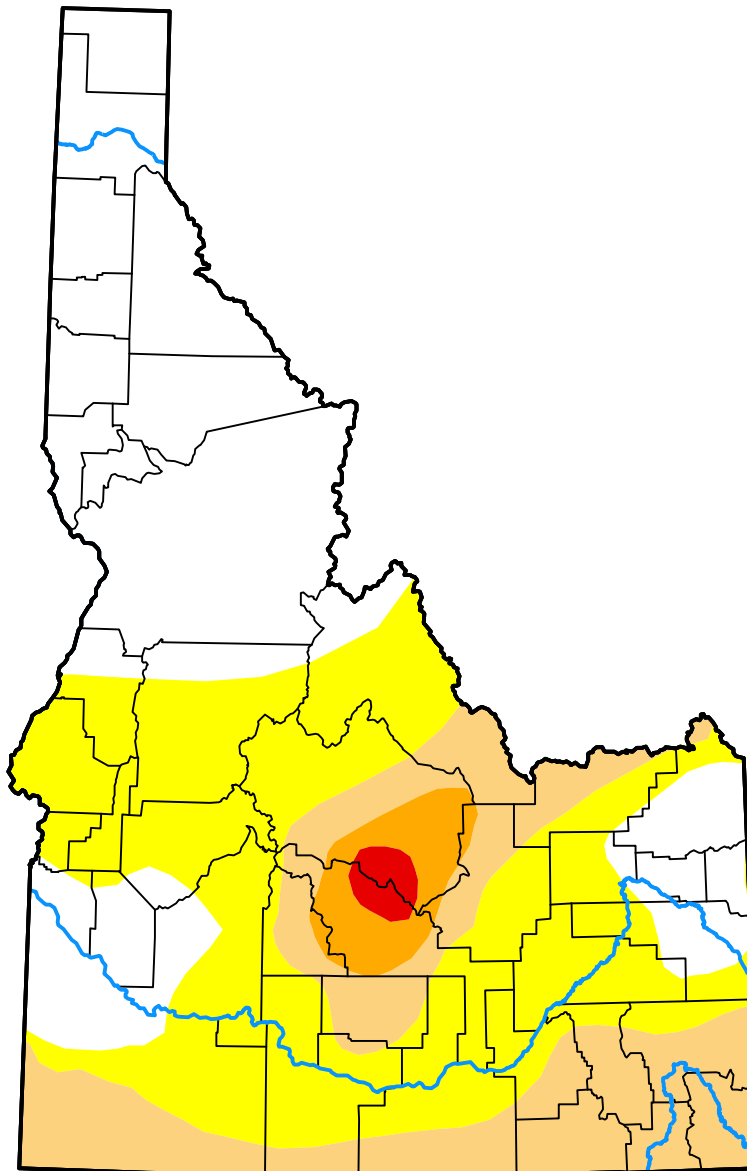

U.S. Drought Monitor

Idaho

March 9, 2021
(Released Thursday, Mar. 11, 2021)
Valid 7 a.m. EST

Intensity:

-  None
-  D0 Abnormally Dry
-  D1 Moderate Drought
-  D2 Severe Drought
-  D3 Extreme Drought
-  D4 Exceptional Drought

The Drought Monitor focuses on broad-scale conditions. Local conditions may vary. For more information on the Drought Monitor, go to <https://droughtmonitor.unl.edu/About.aspx>

Author:

Brian Fuchs
National Drought Mitigation Center