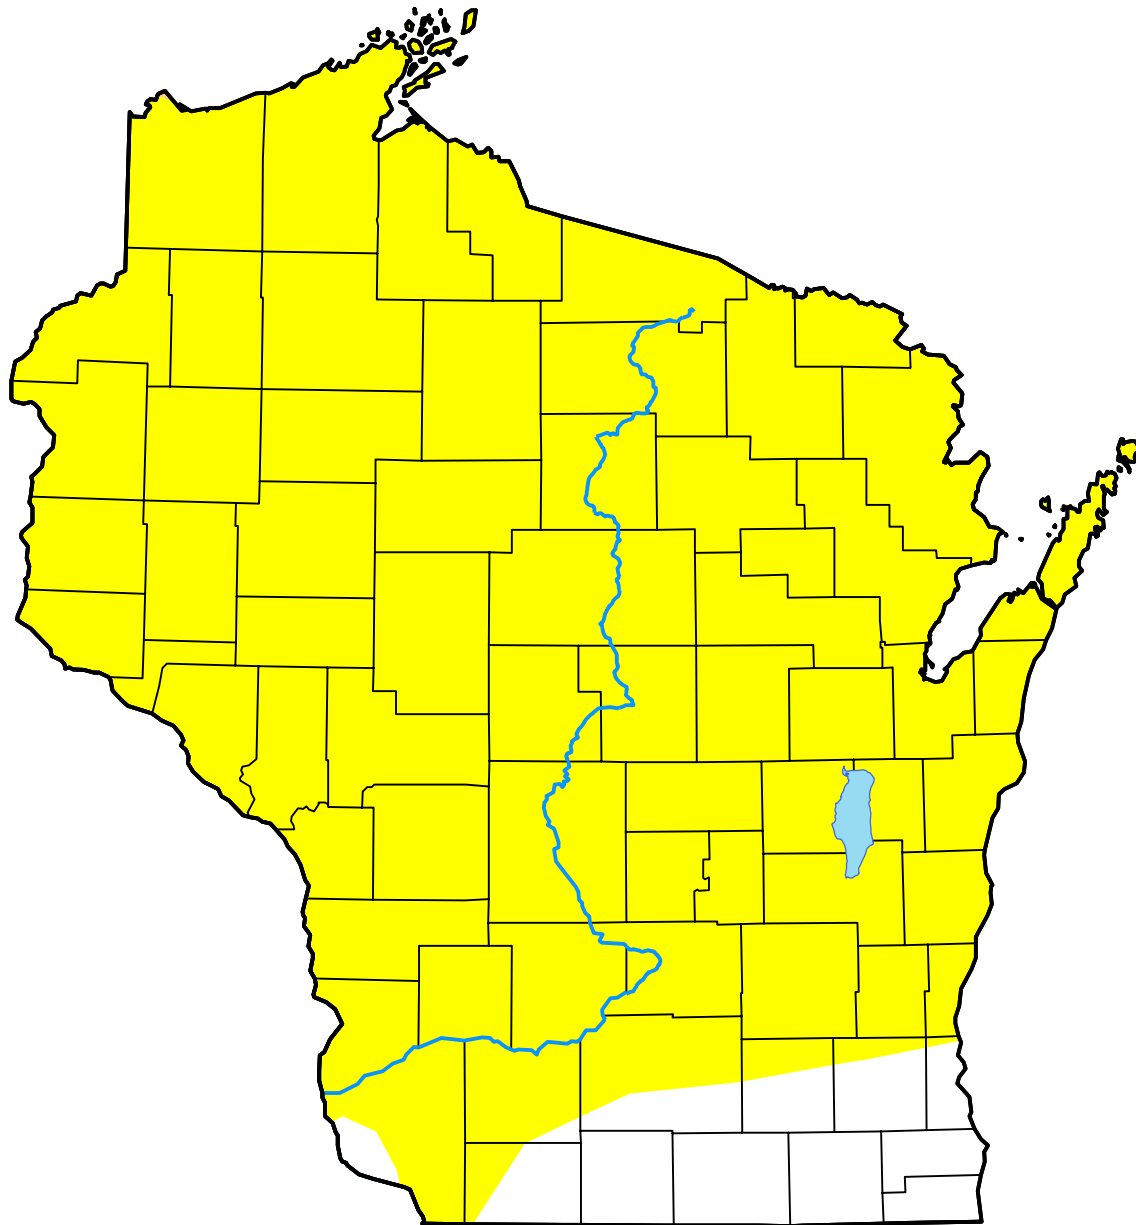

U.S. Drought Monitor

Wisconsin

March 9, 2021
 (Released Thursday, Mar. 11, 2021)
 Valid 7 a.m. EST

Drought Conditions (Percent Area)

	None	D0-D4	D1-D4	D2-D4	D3-D4	D4
Current	8.28	91.72	0.01	0.00	0.00	0.00
Last Week <i>03-02-2021</i>	39.18	60.82	0.01	0.00	0.00	0.00
3 Months Ago <i>12-08-2020</i>	79.53	20.47	0.00	0.00	0.00	0.00
Start of Calendar Year <i>12-29-2020</i>	79.11	20.89	0.00	0.00	0.00	0.00
Start of Water Year <i>09-29-2020</i>	80.78	19.22	0.00	0.00	0.00	0.00
One Year Ago <i>03-10-2020</i>	100.00	0.00	0.00	0.00	0.00	0.00

Intensity:

- None
- D0 Abnormally Dry
- D1 Moderate Drought
- D2 Severe Drought
- D3 Extreme Drought
- D4 Exceptional Drought

The Drought Monitor focuses on broad-scale conditions. Local conditions may vary. For more information on the Drought Monitor, go to <https://droughtmonitor.unl.edu/About.aspx>