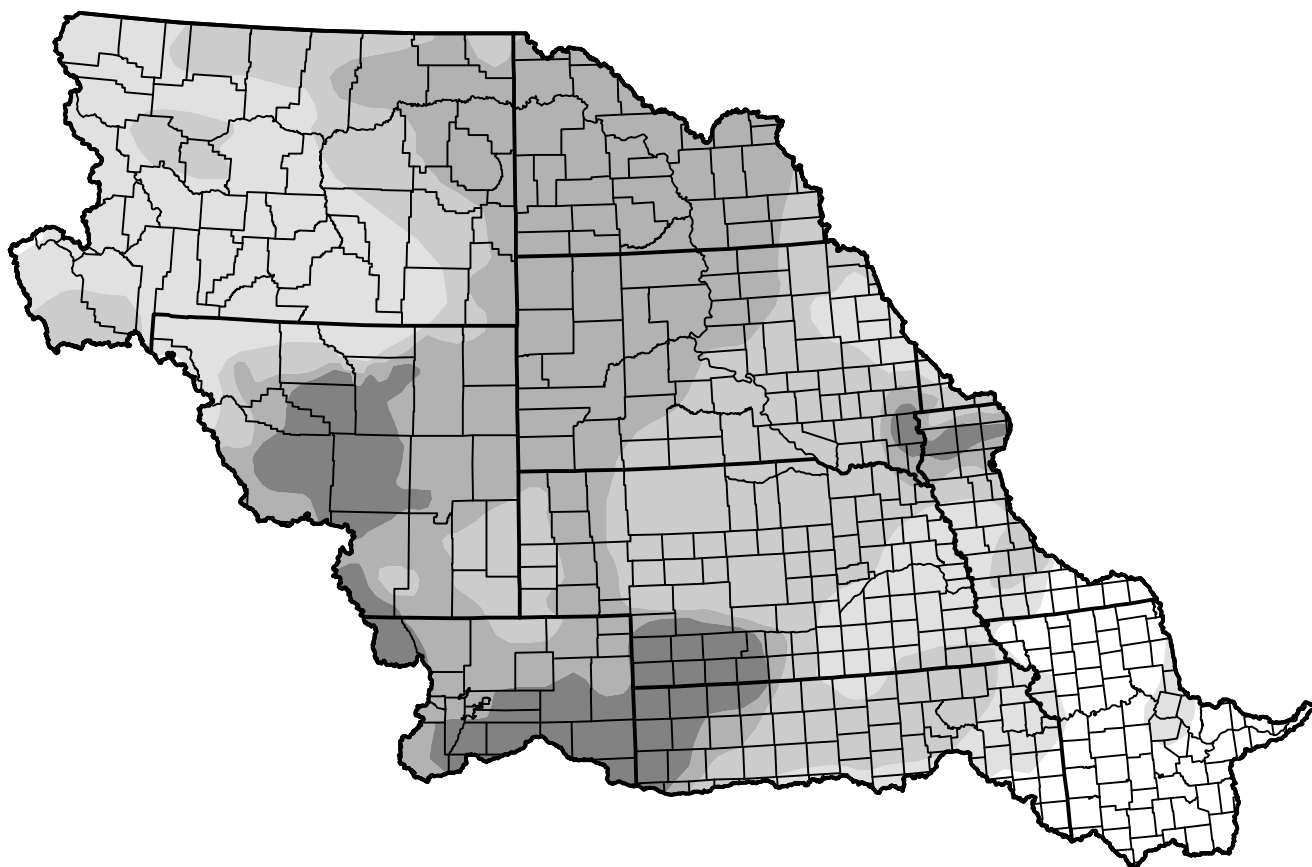

# U.S. Drought Monitor

## Missouri Watershed

**March 9, 2021**  
(Released Thursday, Mar. 11, 2021)  
Valid 7 a.m. EST