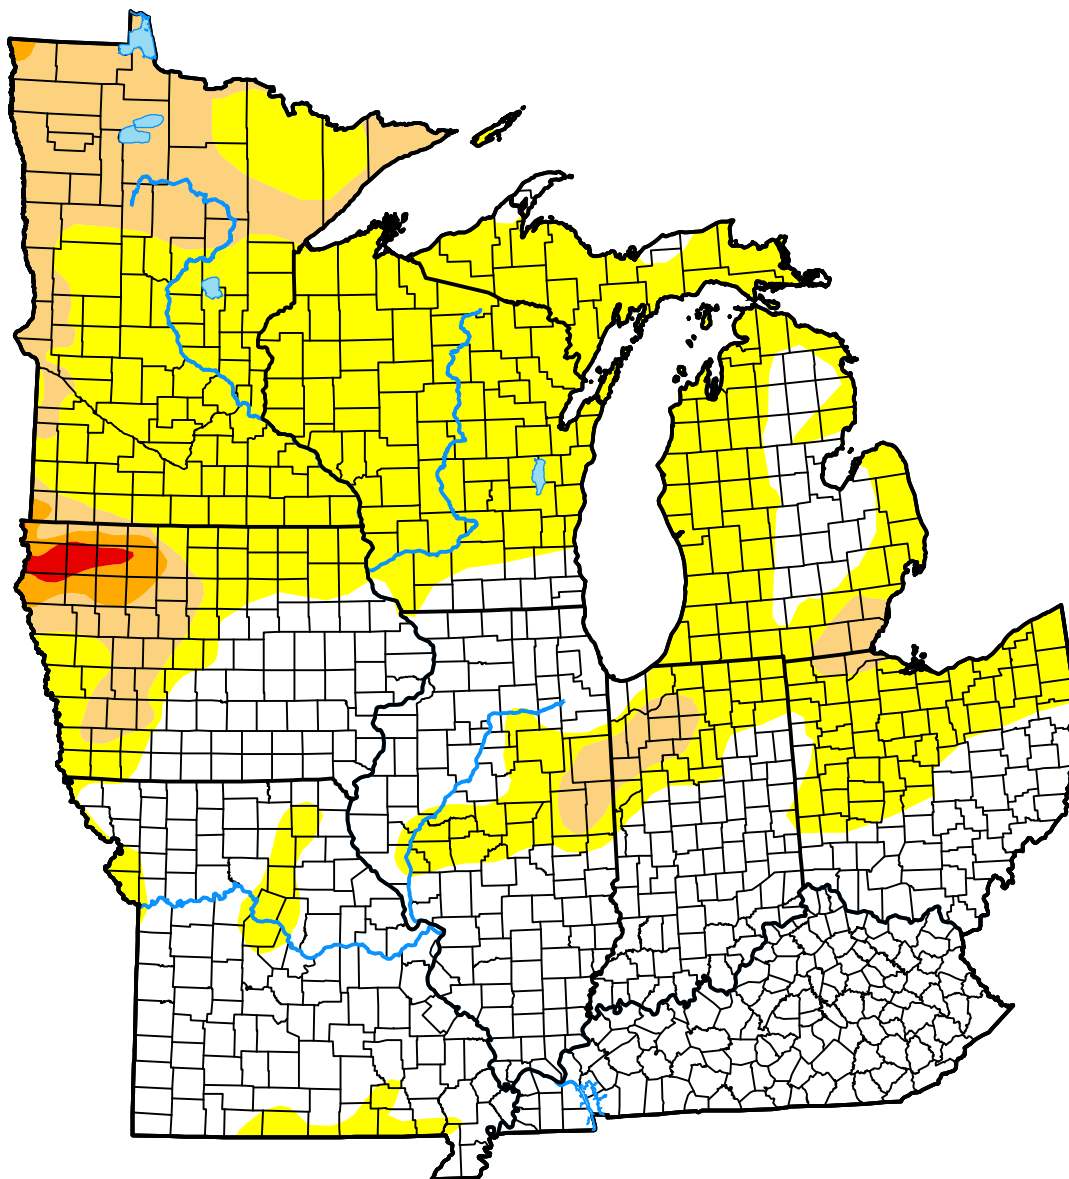

U.S. Drought Monitor Midwest

March 9, 2021
(Released Thursday, Mar. 11, 2021)
Valid 7 a.m. EST

Intensity:

-  None
-  D0 Abnormally Dry
-  D1 Moderate Drought
-  D2 Severe Drought
-  D3 Extreme Drought
-  D4 Exceptional Drought

The Drought Monitor focuses on broad-scale conditions. Local conditions may vary. For more information on the Drought Monitor, go to <https://droughtmonitor.unl.edu/About.aspx>

Author:

Brian Fuchs
National Drought Mitigation Center