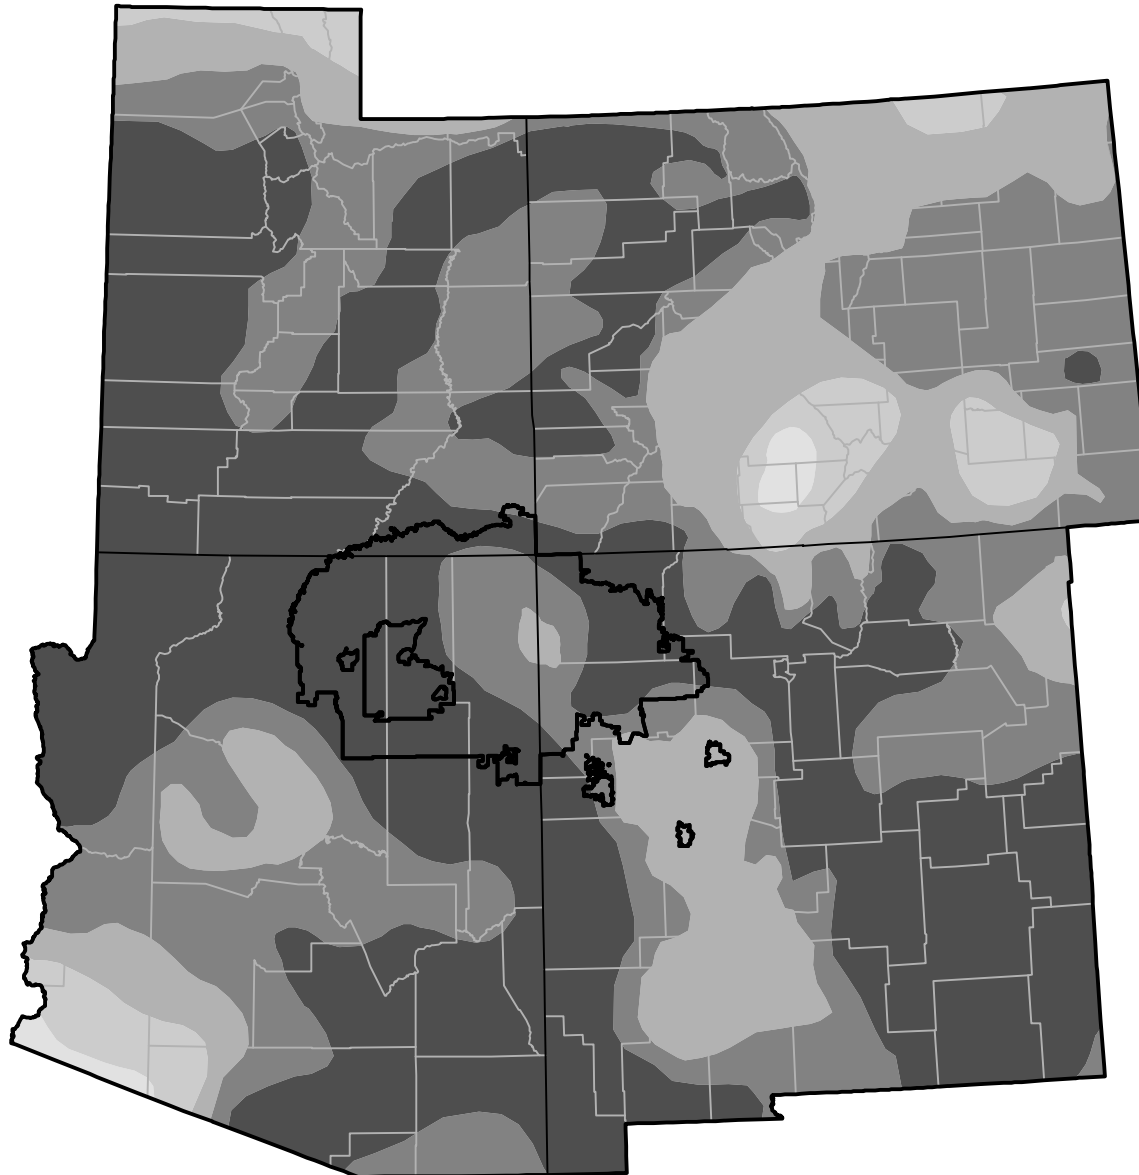

Yajó RDEWS and Surrounding Areas

(Released Thursday, Mar. 11, 2021)

Valid 7 a.m. EST

Intensity:

-  None
-  D0 Abnormally Dry
-  D1 Moderate Drought
-  D2 Severe Drought
-  D3 Extreme Drought
-  D4 Exceptional Drought

The Drought Monitor focuses on broad-scale conditions. Local conditions may vary. For more information on the Drought Monitor, go to <https://droughtmonitor.unl.edu/About.aspx>

Author:

Brian Fuchs
National Drought Mitigation Center