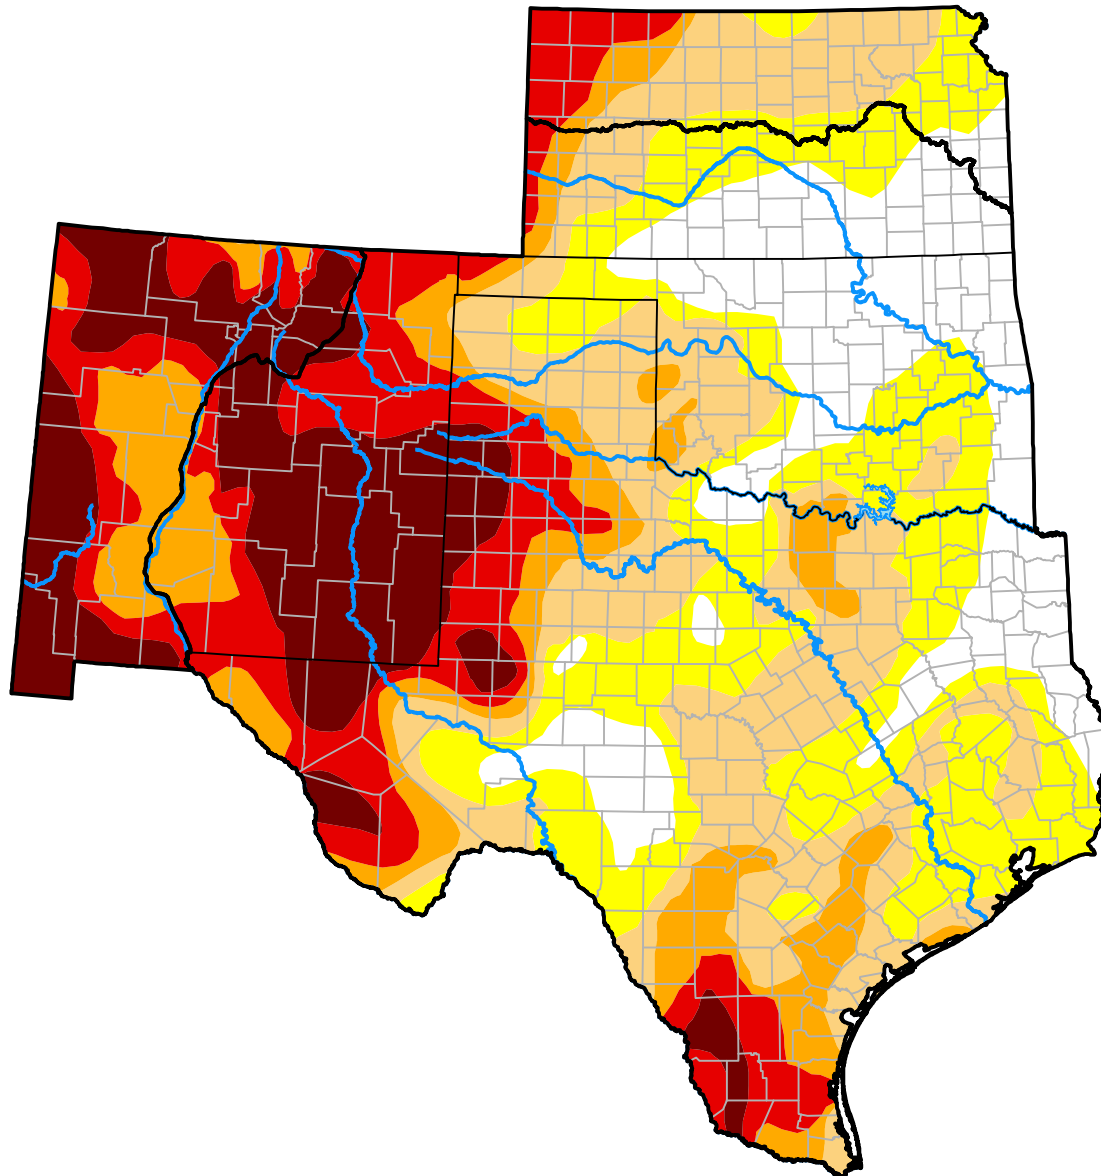

U.S. Drought Monitor

Southern Plains RDEWS

March 9, 2021
(Released Thursday, Mar. 11, 2021)
Valid 7 a.m. EST

Intensity:

-  None
-  D0 Abnormally Dry
-  D1 Moderate Drought
-  D2 Severe Drought
-  D3 Extreme Drought
-  D4 Exceptional Drought

The Drought Monitor focuses on broad-scale conditions. Local conditions may vary. For more information on the Drought Monitor, go to <https://droughtmonitor.unl.edu/About.aspx>

Author:

Brian Fuchs
National Drought Mitigation Center