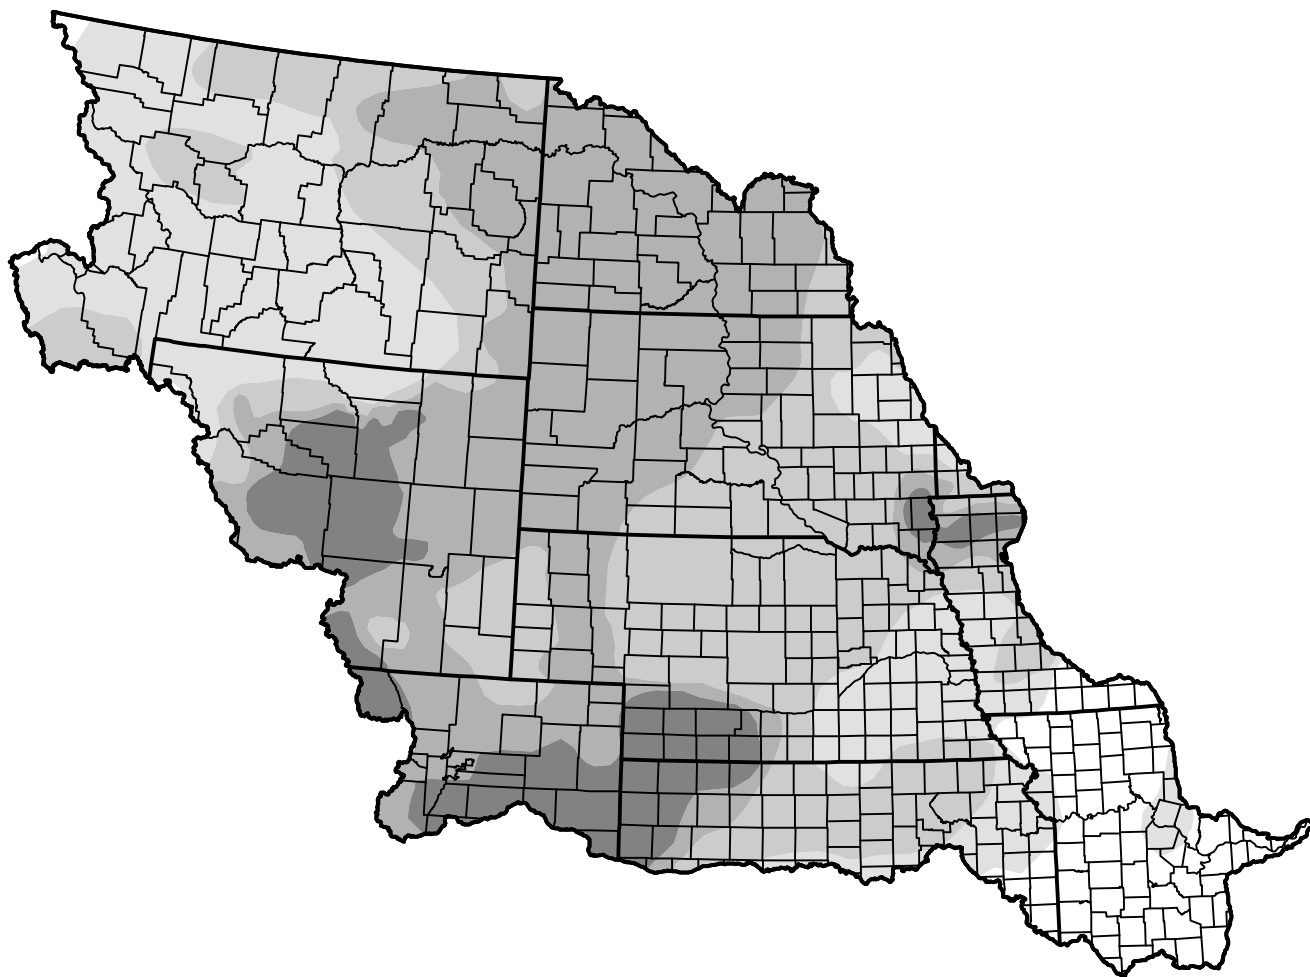

# U.S. Drought Monitor

## Missouri Basin RFC

March 9, 2021  
(Released Thursday, Mar. 11, 2021)  
Valid 7 a.m. EST