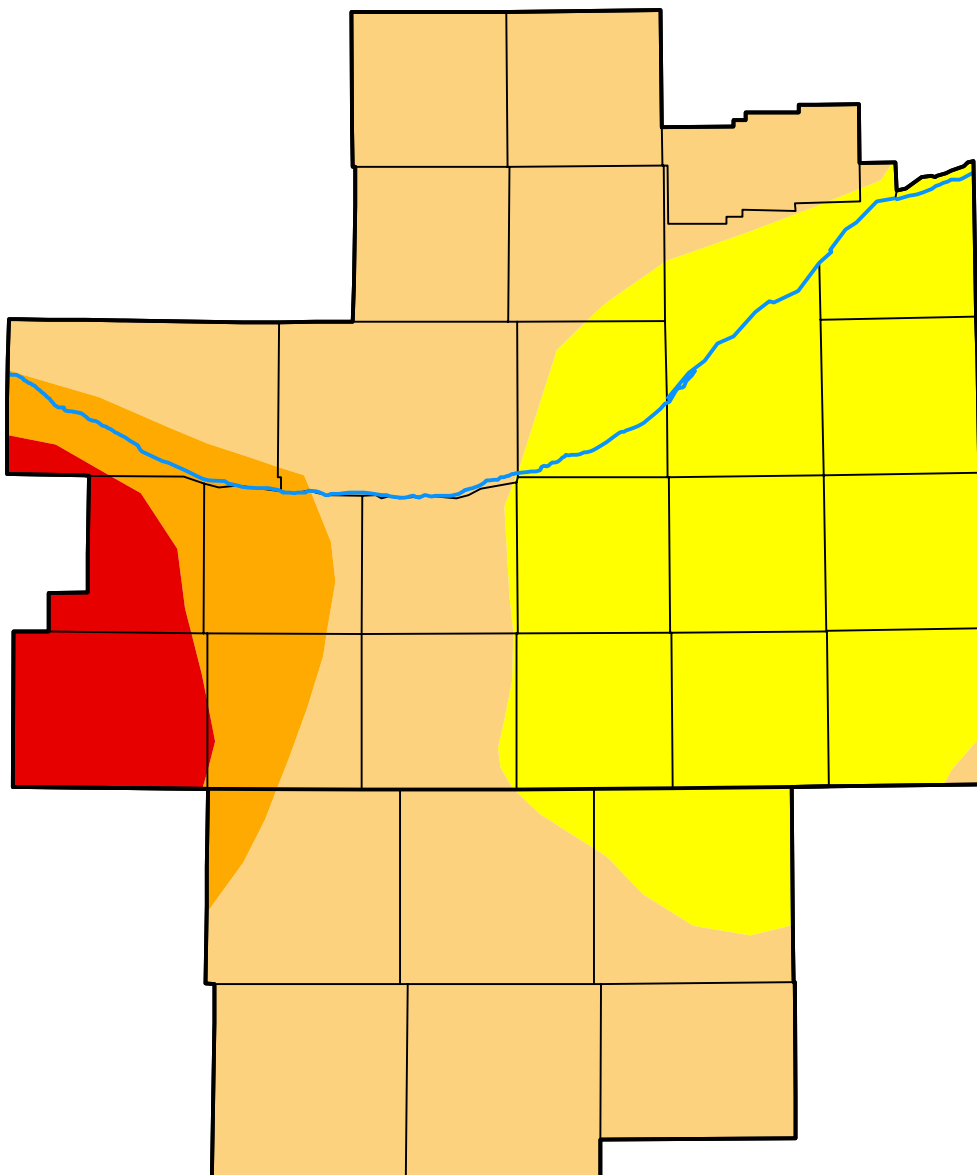

U.S. Drought Monitor Hastings, NE WFO

March 9, 2021
(Released Thursday, Mar. 11, 2021)
Valid 7 a.m. EST

Intensity:

-  None
-  D0 Abnormally Dry
-  D1 Moderate Drought
-  D2 Severe Drought
-  D3 Extreme Drought
-  D4 Exceptional Drought

The Drought Monitor focuses on broad-scale conditions. Local conditions may vary. For more information on the Drought Monitor, go to <https://droughtmonitor.unl.edu/About.aspx>

Author:

Brian Fuchs
National Drought Mitigation Center