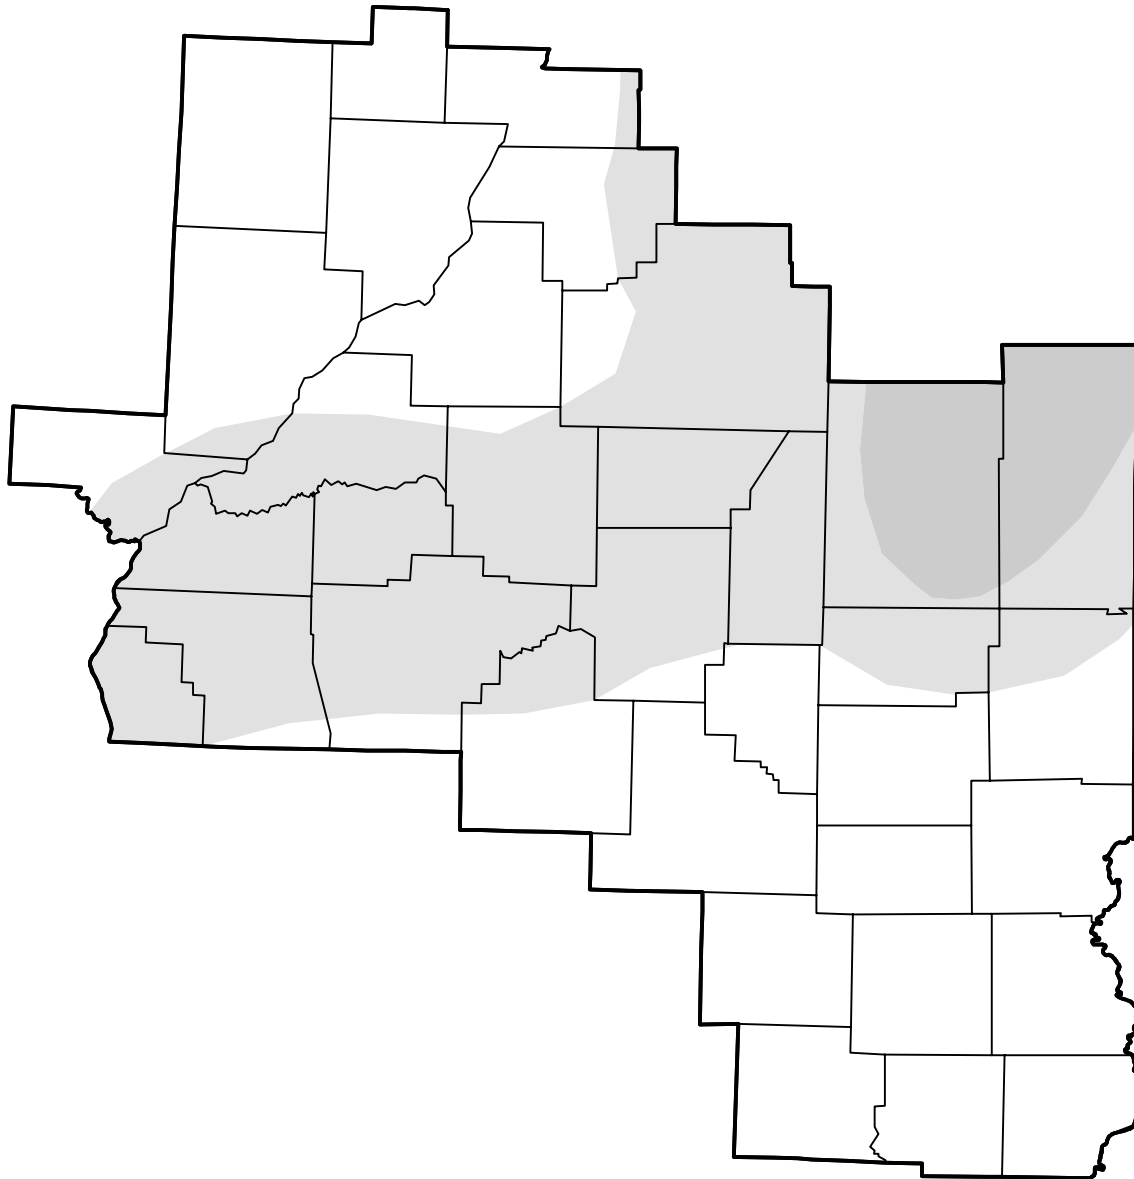

U.S. Drought Monitor Lincoln, IL WFO

March 9, 2021
(Released Thursday, Mar. 11, 2021)
Valid 7 a.m. EST

Drought Conditions (Percent Area)

	None	D0	D1	D2	D3	D4
Current	55.85	37.53	6.62	0.00	0.00	0.00
Last Week <i>03-04-2021</i>	55.85	37.53	6.62	0.00	0.00	0.00
3 Months Ago <i>12-10-2020</i>	32.93	40.59	20.63	5.84	0.00	0.00
Start of Calendar Year <i>12-31-2020</i>	33.00	35.41	25.74	5.84	0.00	0.00
Start of Water Year <i>10-01-2020</i>	20.18	72.76	7.06	0.00	0.00	0.00
One Year Ago <i>03-12-2020</i>	100.00	0.00	0.00	0.00	0.00	0.00

Intensity:

The Drought Monitor focuses on broad-scale conditions. Local conditions may vary. For more information on the Drought Monitor, go to <https://droughtmonitor.unl.edu/About.aspx>

Author:

Brian Fuchs
National Drought Mitigation Center