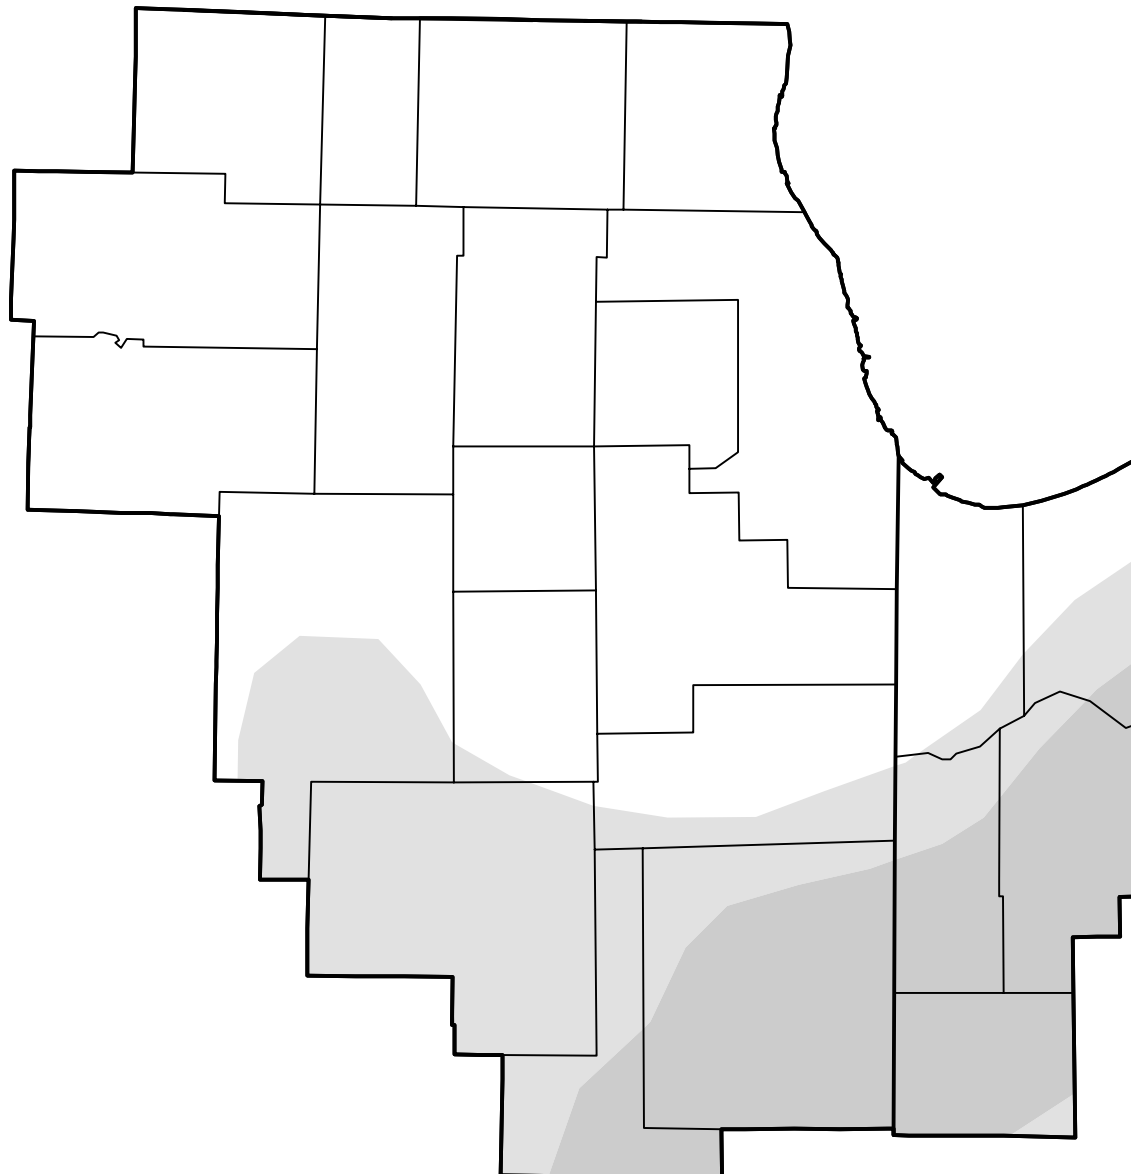

U.S. Drought Monitor Chicago, IL WFO

March 9, 2021
(Released Thursday, Mar. 11, 2021)
Valid 7 a.m. EST

Intensity:

-  None
-  D0 Abnormally Dry
-  D1 Moderate Drought
-  D2 Severe Drought
-  D3 Extreme Drought
-  D4 Exceptional Drought

The Drought Monitor focuses on broad-scale conditions. Local conditions may vary. For more information on the Drought Monitor, go to <https://droughtmonitor.unl.edu/About.aspx>

Author:

Brian Fuchs
National Drought Mitigation Center