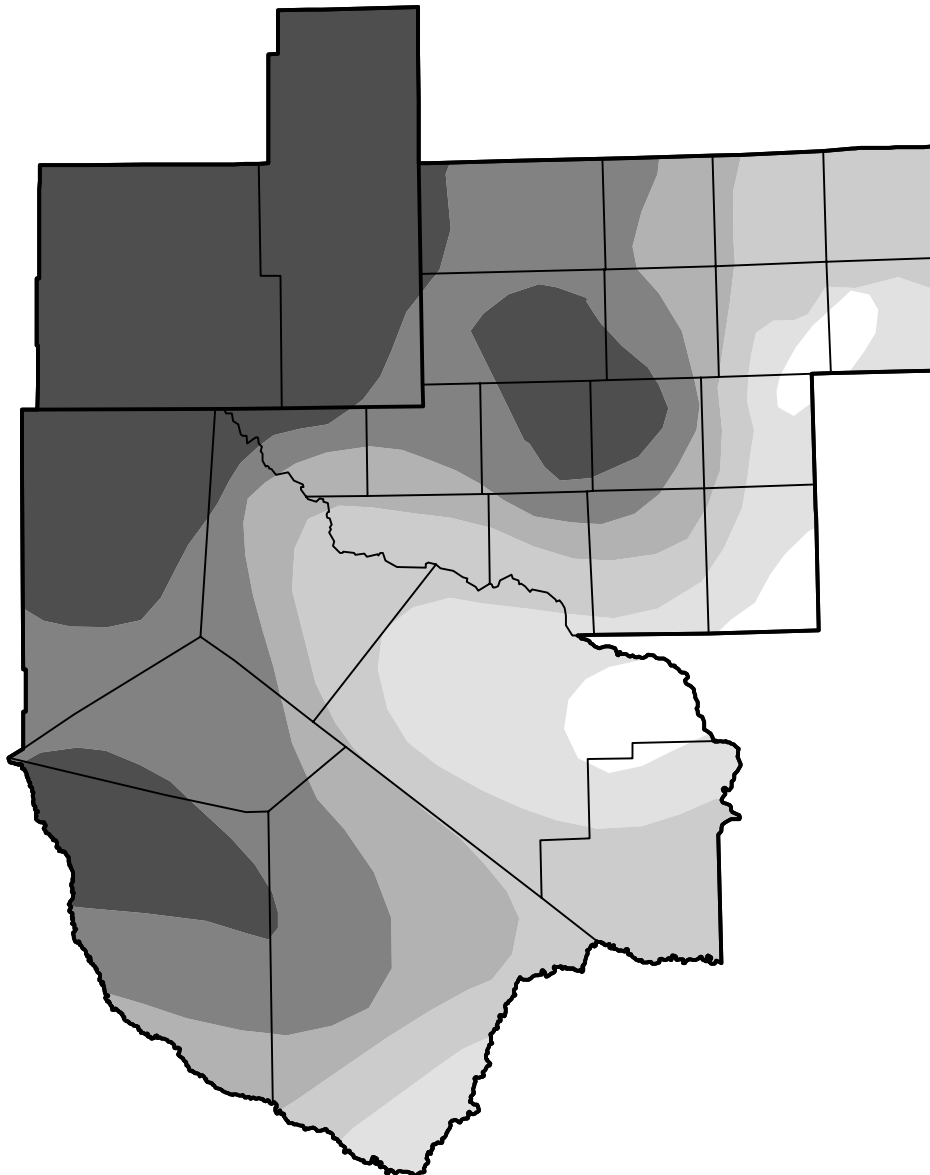

# U.S. Drought Monitor

### Intensity:

-  None
-  D0 Abnormally Dry
-  D1 Moderate Drought
-  D2 Severe Drought
-  D3 Extreme Drought
-  D4 Exceptional Drought

*The Drought Monitor focuses on broad-scale conditions. Local conditions may vary. For more information on the Drought Monitor, go to <https://droughtmonitor.unl.edu/About.aspx>*