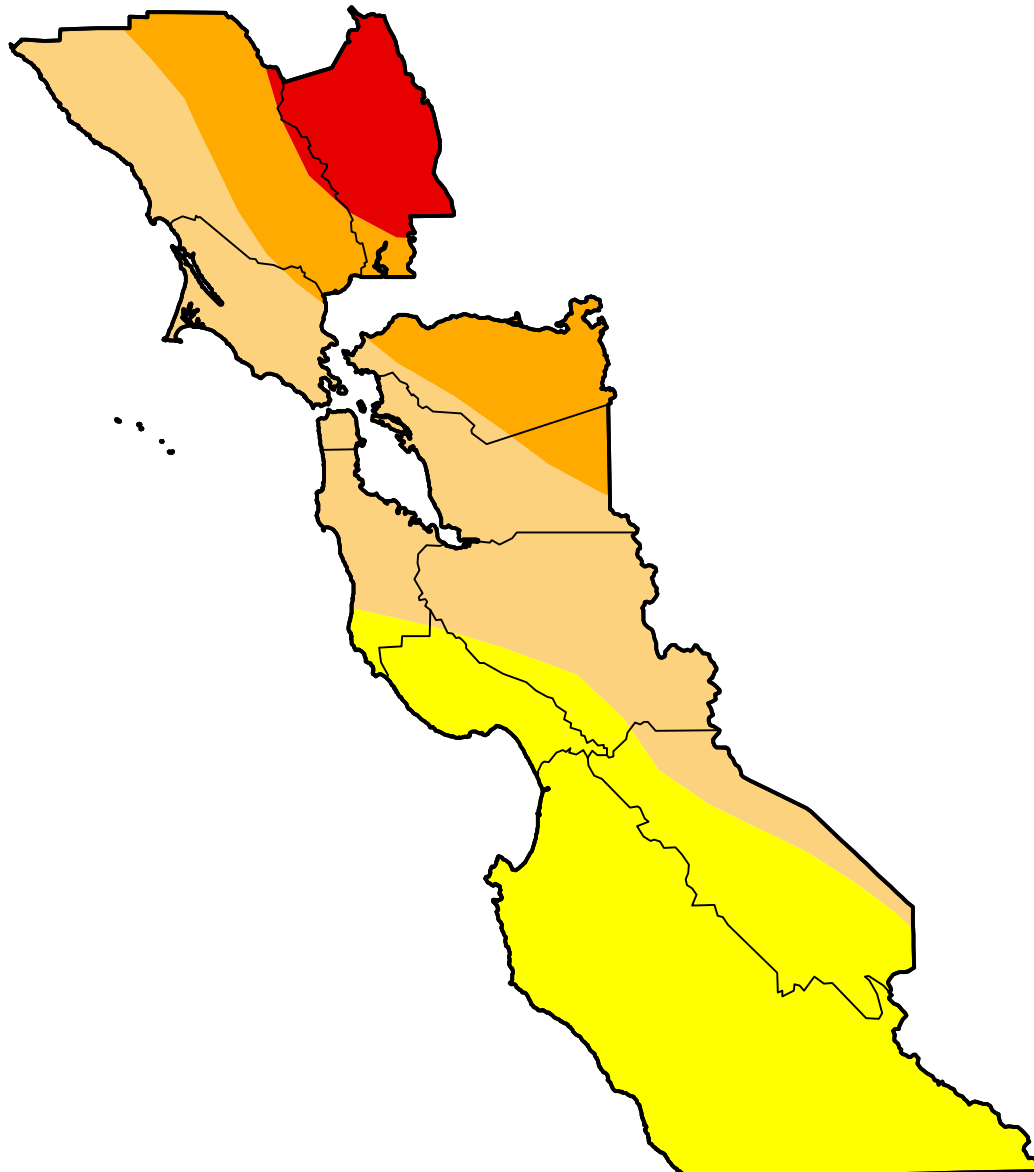

U.S. Drought Monitor

San Francisco, CA WFO

March 9, 2021
(Released Thursday, Mar. 11, 2021)
Valid 7 a.m. EST

Intensity:

-  None
-  D0 Abnormally Dry
-  D1 Moderate Drought
-  D2 Severe Drought
-  D3 Extreme Drought
-  D4 Exceptional Drought

The Drought Monitor focuses on broad-scale conditions. Local conditions may vary. For more information on the Drought Monitor, go to <https://droughtmonitor.unl.edu/About.aspx>

Author:

Brian Fuchs
National Drought Mitigation Center