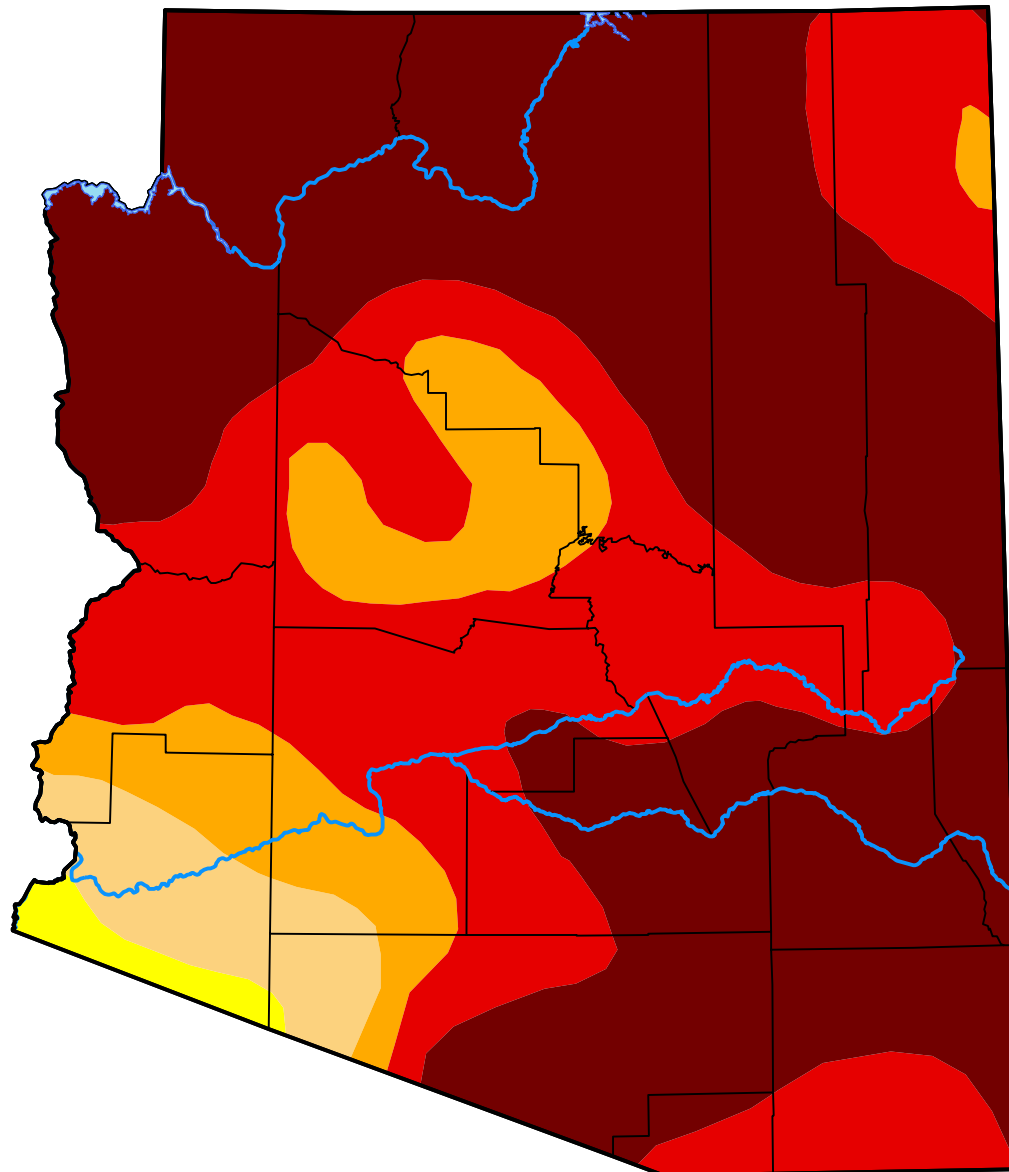

U.S. Drought Monitor Arizona

March 16, 2021
(Released Thursday, Mar. 18, 2021)
Valid 8 a.m. EDT

Intensity:

-  None
-  D0 Abnormally Dry
-  D1 Moderate Drought
-  D2 Severe Drought
-  D3 Extreme Drought
-  D4 Exceptional Drought

The Drought Monitor focuses on broad-scale conditions. Local conditions may vary. For more information on the Drought Monitor, go to <https://droughtmonitor.unl.edu/About.aspx>

Author:

Brad Pugh
CPC/NOAA