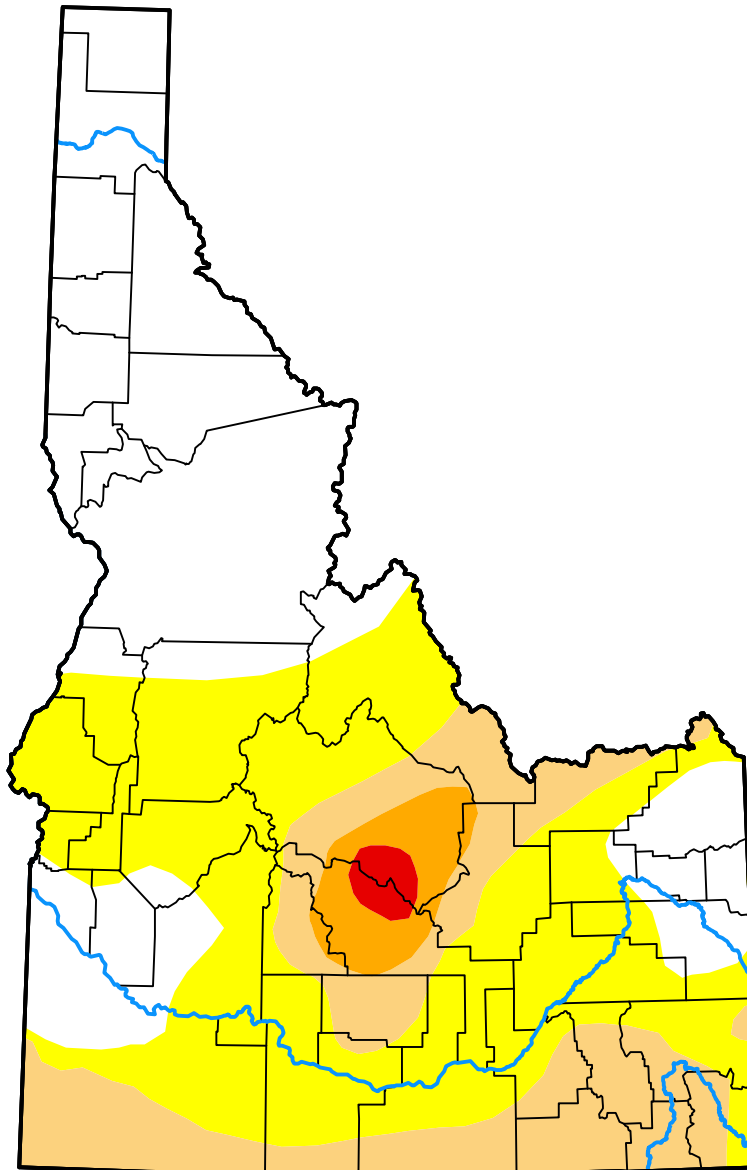

U.S. Drought Monitor

Idaho

March 16, 2021
(Released Thursday, Mar. 18, 2021)
Valid 8 a.m. EDT

Intensity:

-  None
-  D0 Abnormally Dry
-  D1 Moderate Drought
-  D2 Severe Drought
-  D3 Extreme Drought
-  D4 Exceptional Drought

The Drought Monitor focuses on broad-scale conditions. Local conditions may vary. For more information on the Drought Monitor, go to <https://droughtmonitor.unl.edu/About.aspx>

Author:

Brad Pugh
CPC/NOAA