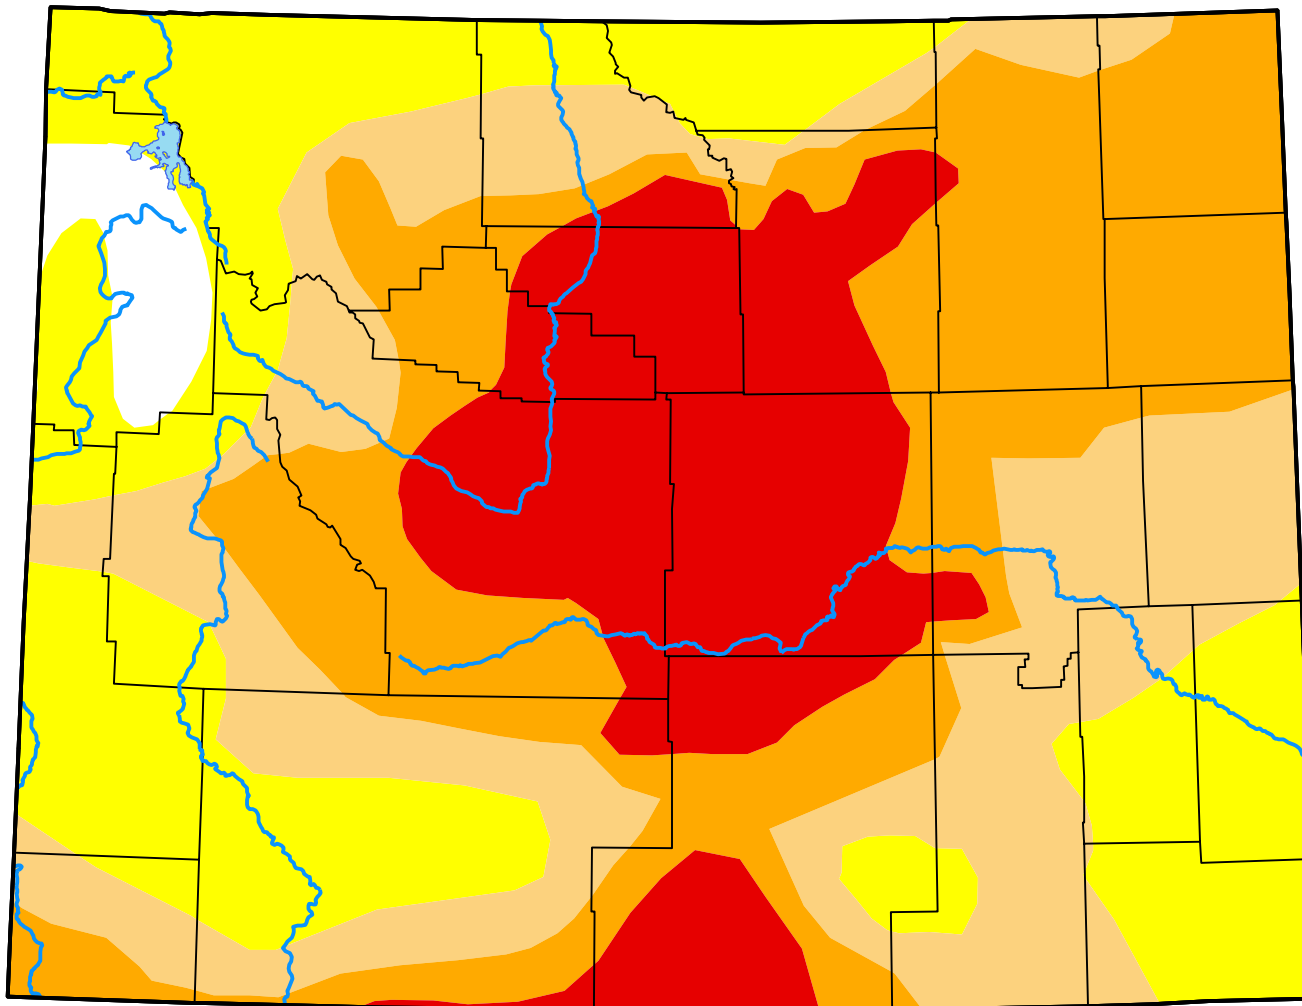

U.S. Drought Monitor Wyoming

March 16, 2021
(Released Thursday, Mar. 18, 2021)
Valid 8 a.m. EDT

Intensity:

-  None
-  D0 Abnormally Dry
-  D1 Moderate Drought
-  D2 Severe Drought
-  D3 Extreme Drought
-  D4 Exceptional Drought

The Drought Monitor focuses on broad-scale conditions. Local conditions may vary. For more information on the Drought Monitor, go to <https://droughtmonitor.unl.edu/About.aspx>

Author:

Brad Pugh
CPC/NOAA