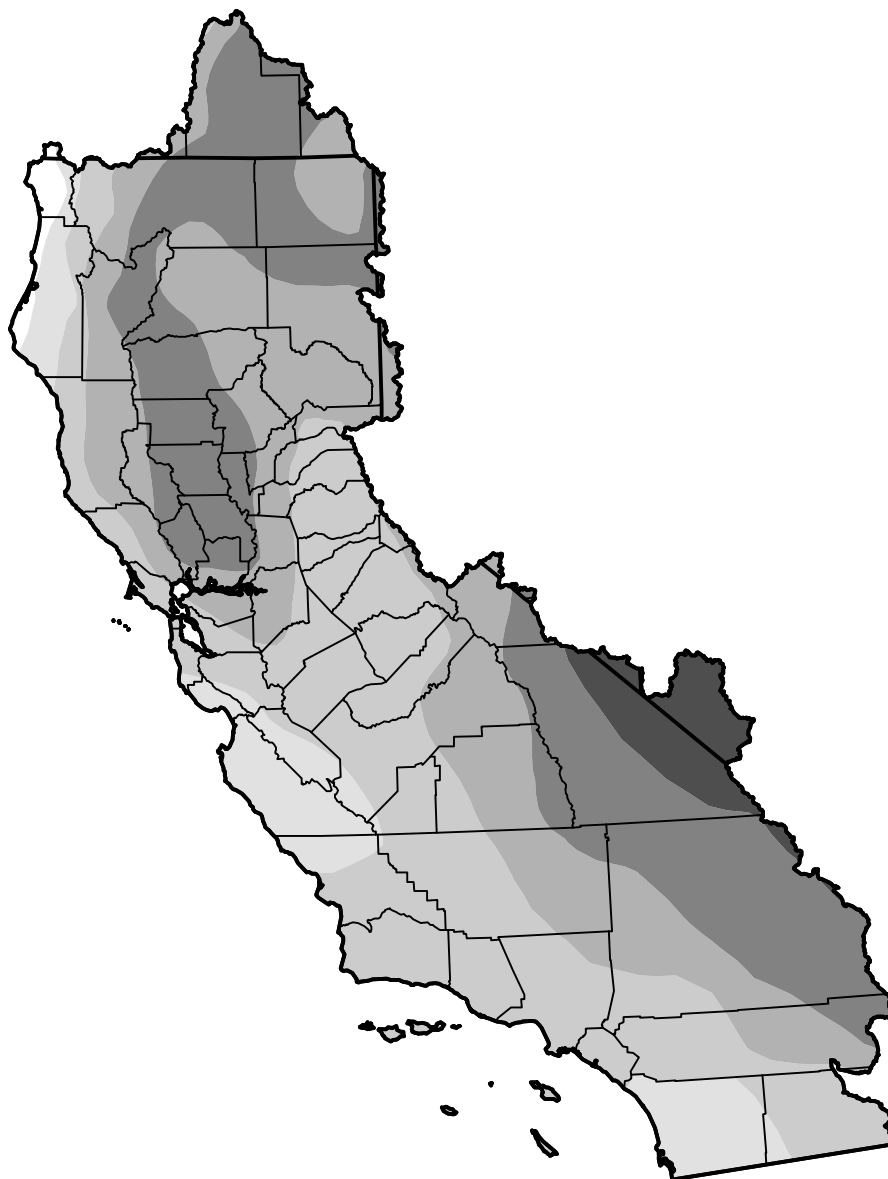

U.S. Drought Monitor California Watershed

March 16, 2021
(Released Thursday, Mar. 18, 2021)
Valid 8 a.m. EDT

Intensity:

-  None
-  D0 Abnormally Dry
-  D1 Moderate Drought
-  D2 Severe Drought
-  D3 Extreme Drought
-  D4 Exceptional Drought

The Drought Monitor focuses on broad-scale conditions. Local conditions may vary. For more information on the Drought Monitor, go to <https://droughtmonitor.unl.edu/About.aspx>

Author:

Brad Pugh
CPC/NOAA