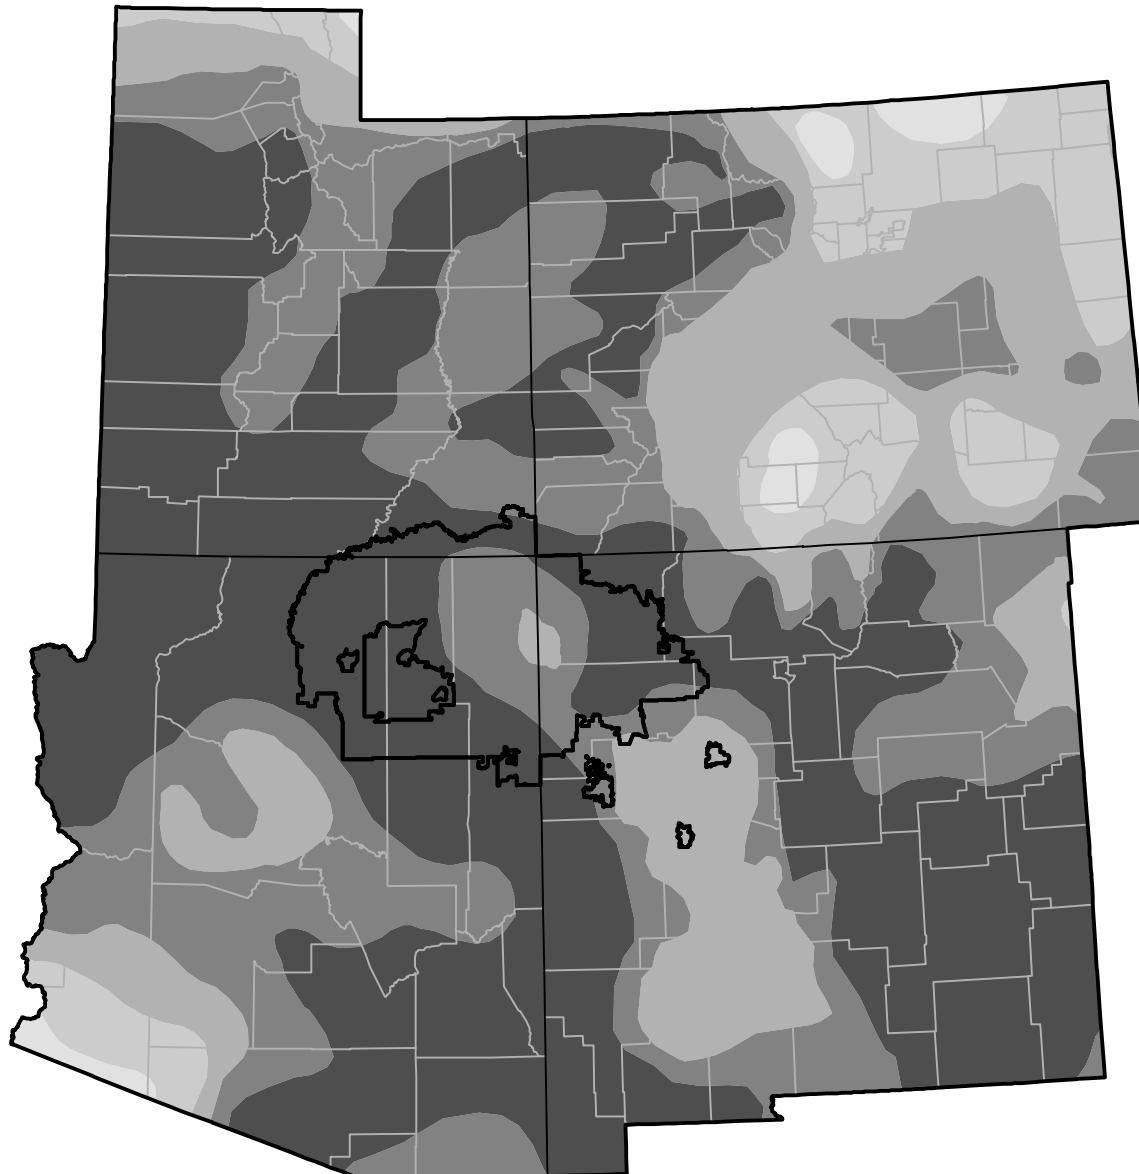

# Yajó RDEWS and Surrounding Areas

(Released Thursday, Mar. 18, 2021)

Valid 8 a.m. EDT

Intensity:

-  None
-  D0 Abnormally Dry
-  D1 Moderate Drought
-  D2 Severe Drought
-  D3 Extreme Drought
-  D4 Exceptional Drought

*The Drought Monitor focuses on broad-scale conditions. Local conditions may vary. For more information on the Drought Monitor, go to <https://droughtmonitor.unl.edu/About.aspx>*

Author:

Brad Pugh  
CPC/NOAA