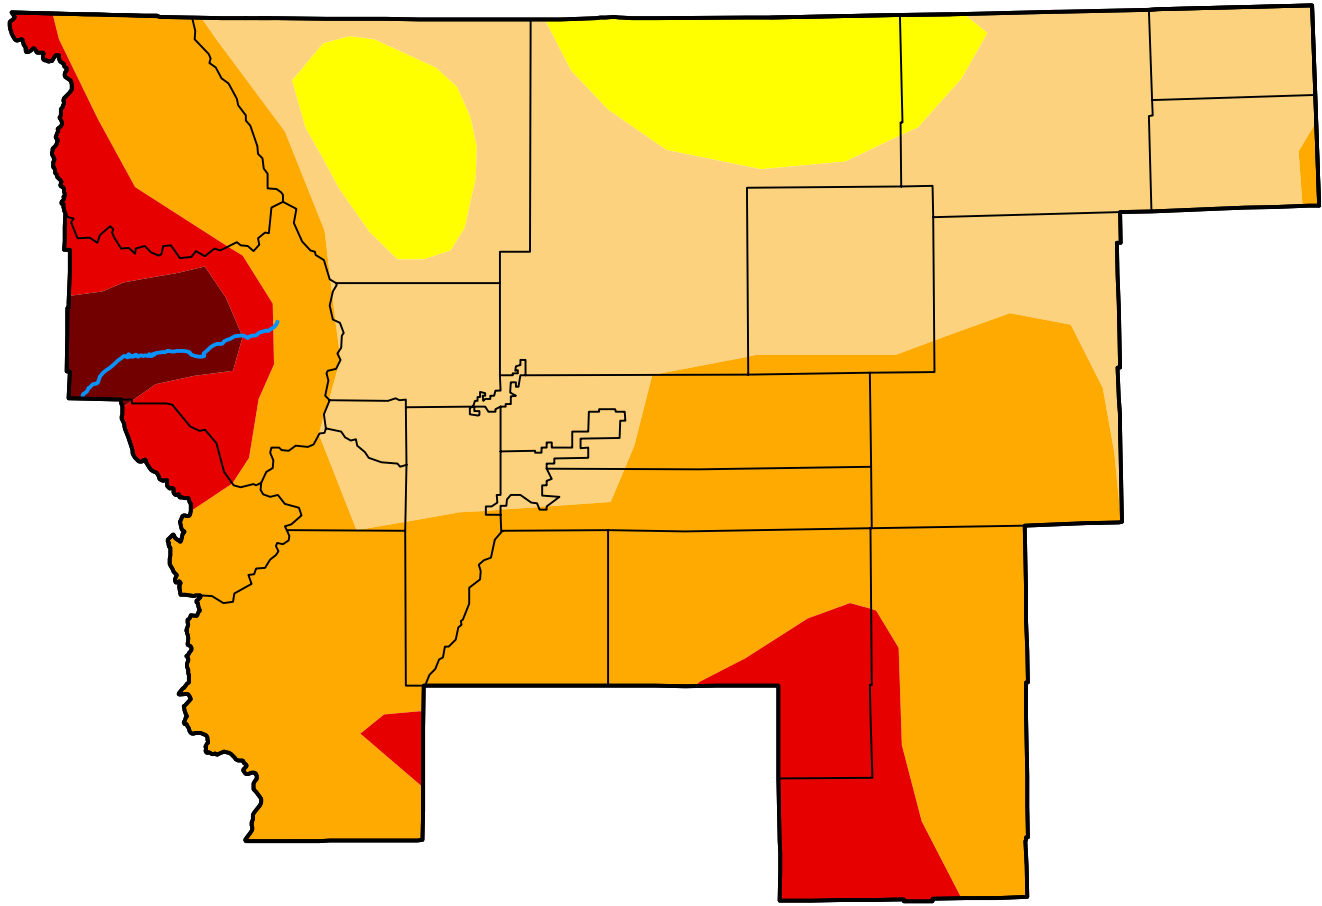

U.S. Drought Monitor Boulder, CO WFO

March 16, 2021
(Released Thursday, Mar. 18, 2021)
Valid 8 a.m. EDT

Intensity:

-  None
-  D0 Abnormally Dry
-  D1 Moderate Drought
-  D2 Severe Drought
-  D3 Extreme Drought
-  D4 Exceptional Drought

The Drought Monitor focuses on broad-scale conditions. Local conditions may vary. For more information on the Drought Monitor, go to <https://droughtmonitor.unl.edu/About.aspx>

Author:

Brad Pugh
CPC/NOAA