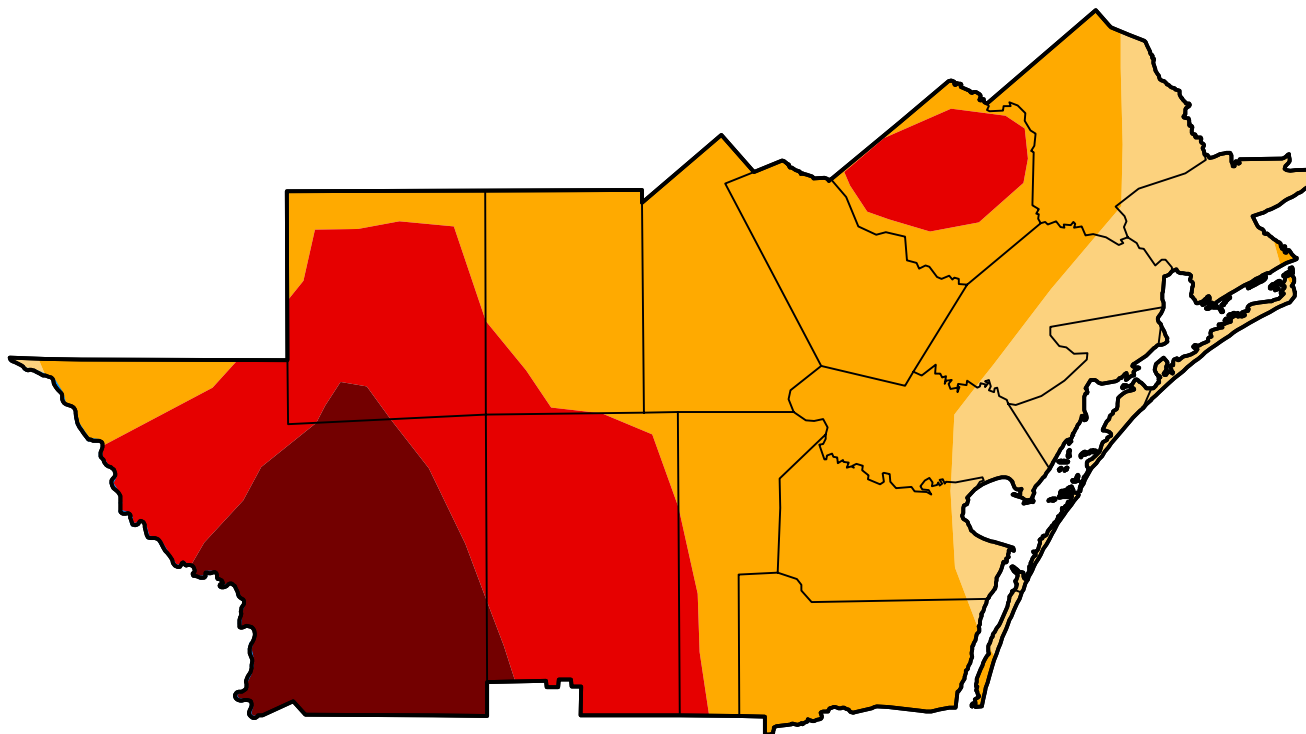

U.S. Drought Monitor

Corpus Christi, TX WFO

March 16, 2021
(Released Thursday, Mar. 18, 2021)
Valid 8 a.m. EDT

Intensity:

- None
- D0 Abnormally Dry
- D1 Moderate Drought
- D2 Severe Drought
- D3 Extreme Drought
- D4 Exceptional Drought

The Drought Monitor focuses on broad-scale conditions. Local conditions may vary. For more information on the Drought Monitor, go to <https://droughtmonitor.unl.edu/About.aspx>

Author:

Brad Pugh
CPC/NOAA