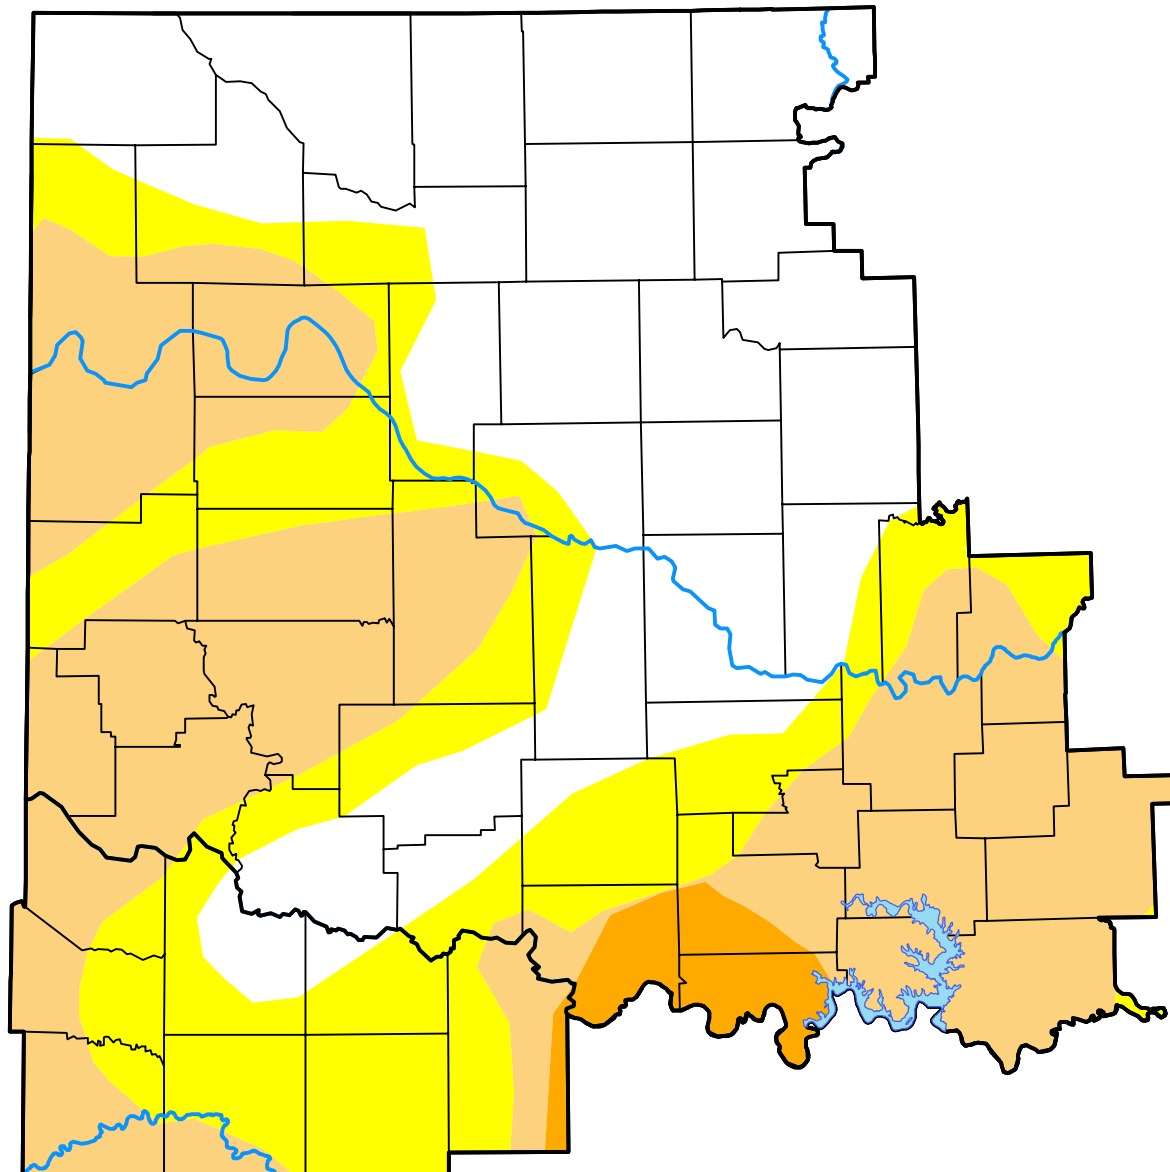

U.S. Drought Monitor

Norman, OK WFO

March 16, 2021
(Released Thursday, Mar. 18, 2021)
Valid 8 a.m. EDT

Intensity:

-  None
-  D0 Abnormally Dry
-  D1 Moderate Drought
-  D2 Severe Drought
-  D3 Extreme Drought
-  D4 Exceptional Drought

The Drought Monitor focuses on broad-scale conditions. Local conditions may vary. For more information on the Drought Monitor, go to <https://droughtmonitor.unl.edu/About.aspx>

Author:

Brad Pugh
CPC/NOAA