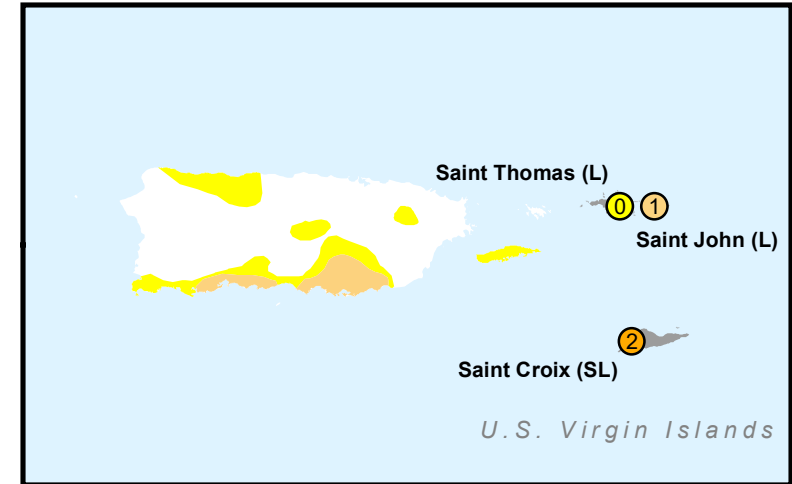

# U.S. Drought Monitor U.S. Affiliated Pacific Islands and U.S. Virgin Islands

July 6, 2021

### Intensity

- ⊗ No Data
- No Drought or Dryness
- ① D0 - Abnormally Dry
- ② D1 - Moderate Drought
- ③ D2 - Severe Drought
- ④ D3 - Extreme Drought
- ⑤ D4 - Exceptional Drought