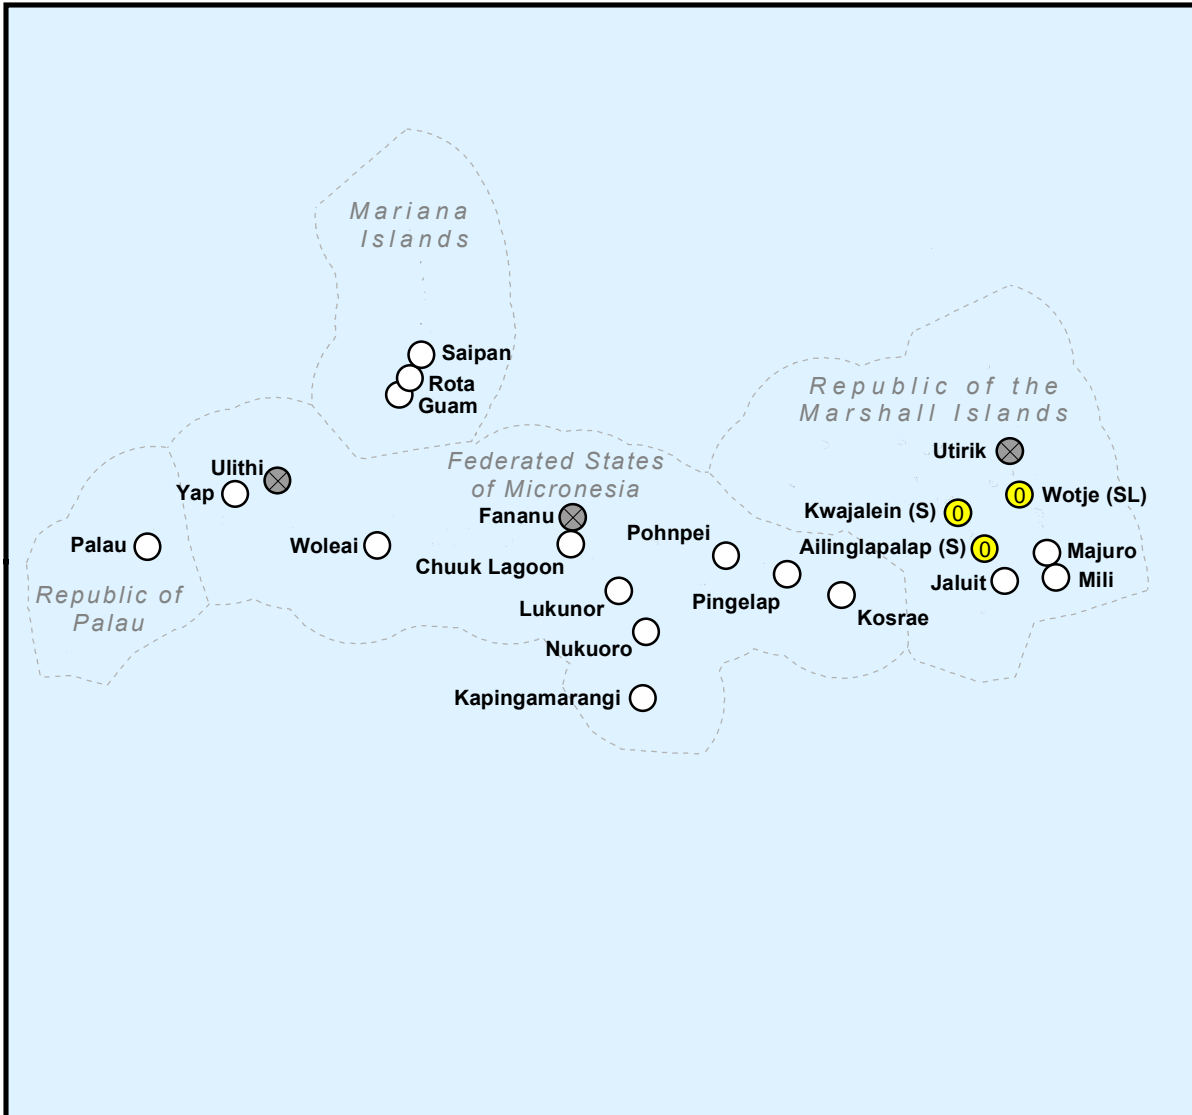

# U.S. Drought Monitor U.S. Affiliated Pacific Islands and U.S. Virgin Islands

July 6, 2021

### Intensity

- ⊗ No Data
- No Drought or Dryness
- ① D0 - Abnormally Dry
- ② D1 - Moderate Drought
- ③ D2 - Severe Drought
- ④ D3 - Extreme Drought
- ⑤ D4 - Exceptional Drought

### Impacts

- No Impacts
- (L) Long-Term
- (S) Short-Term
- (SL) Short and Long-Term

*U.S. and Puerto Rico Author:*  
Deborah Bathke  
National Drought Mitigation Center

*Pacific Islands and Virgin Islands Author:*  
Curtis Riganti  
National Drought Mitigation Center