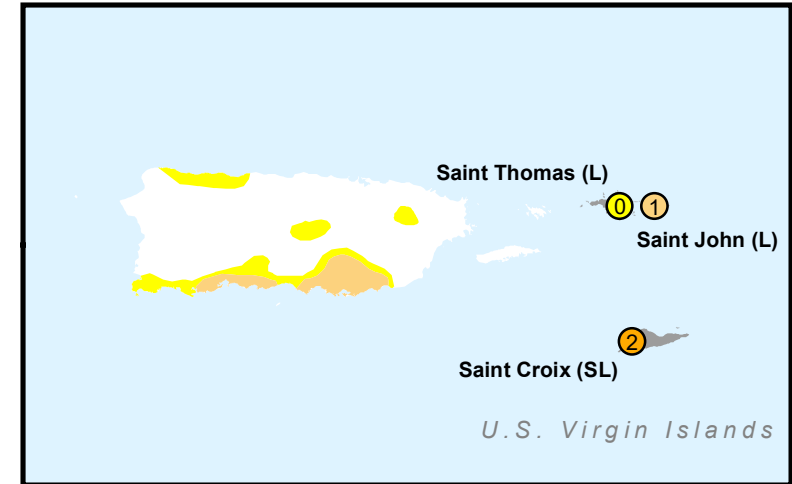

# U.S. Drought Monitor U.S. Affiliated Pacific Islands and U.S. Virgin Islands

July 20, 2021

### Intensity

- ⊗ No Data
- No Drought or Dryness
- ① D0 - Abnormally Dry
- ② D1 - Moderate Drought
- ③ D2 - Severe Drought
- ④ D3 - Extreme Drought
- ⑤ D4 - Exceptional Drought