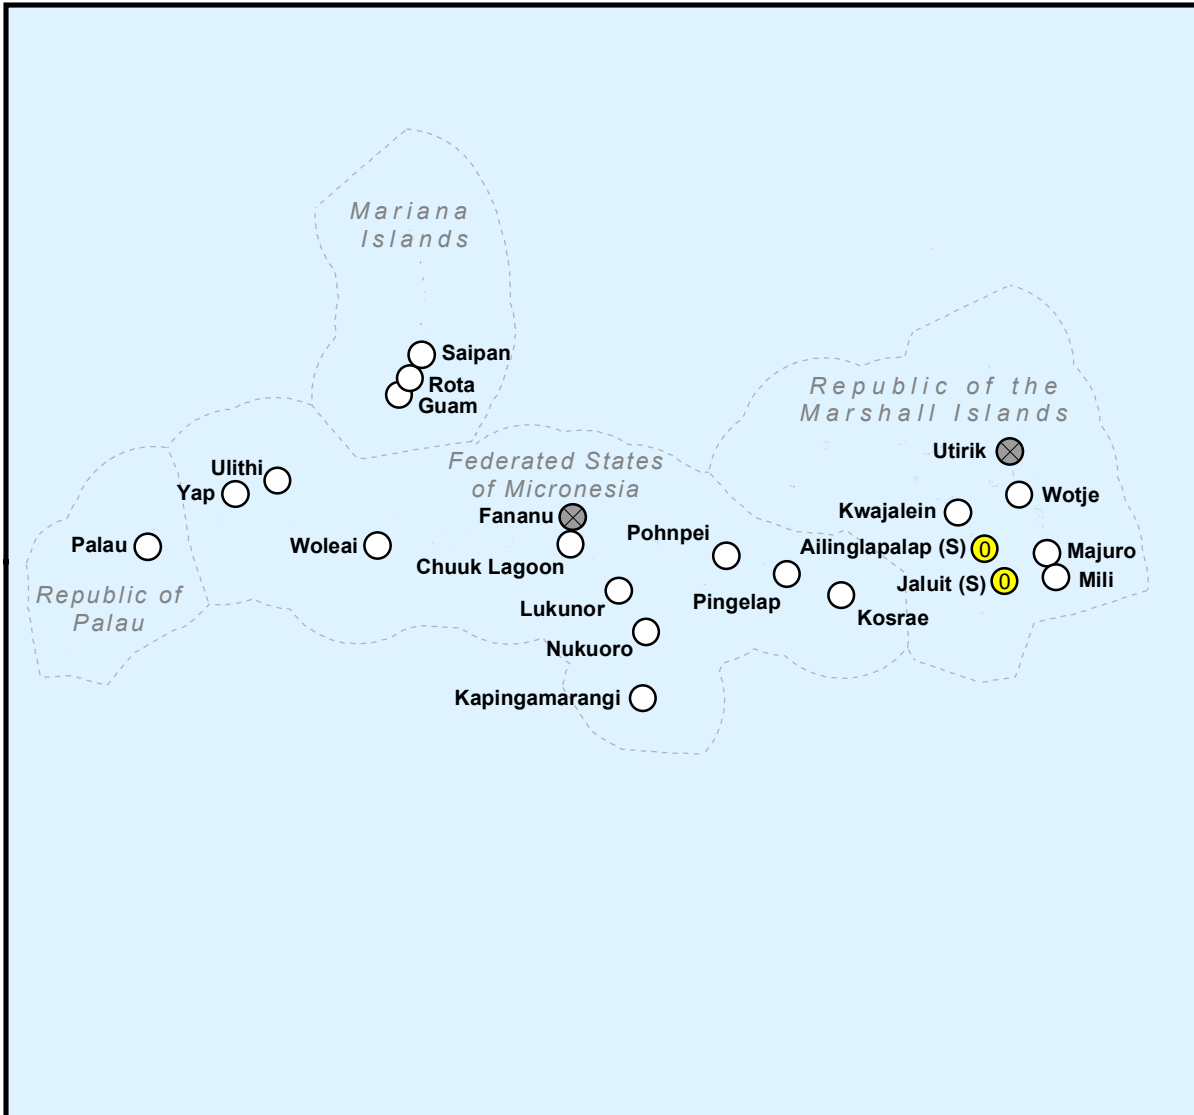

# U.S. Drought Monitor U.S. Affiliated Pacific Islands and U.S. Virgin Islands

July 20, 2021

### Intensity

- ⊗ No Data
- No Drought or Dryness
- ① D0 - Abnormally Dry
- ② D1 - Moderate Drought
- ③ D2 - Severe Drought
- ④ D3 - Extreme Drought
- ⑤ D4 - Exceptional Drought