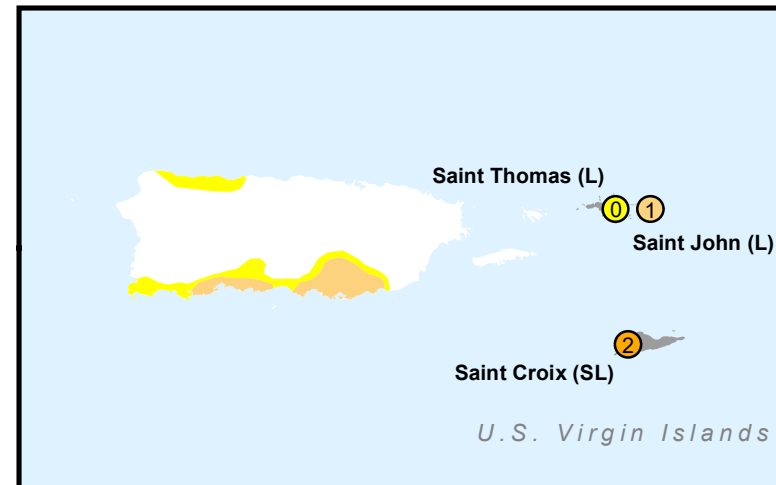

U.S. Drought Monitor U.S. Affiliated Pacific Islands and U.S. Virgin Islands

July 27, 2021

Intensity

- ⊗ No Data
- No Drought or Dryness
- ① D0 - Abnormally Dry
- ② D1 - Moderate Drought
- ③ D2 - Severe Drought
- ④ D3 - Extreme Drought
- ⑤ D4 - Exceptional Drought