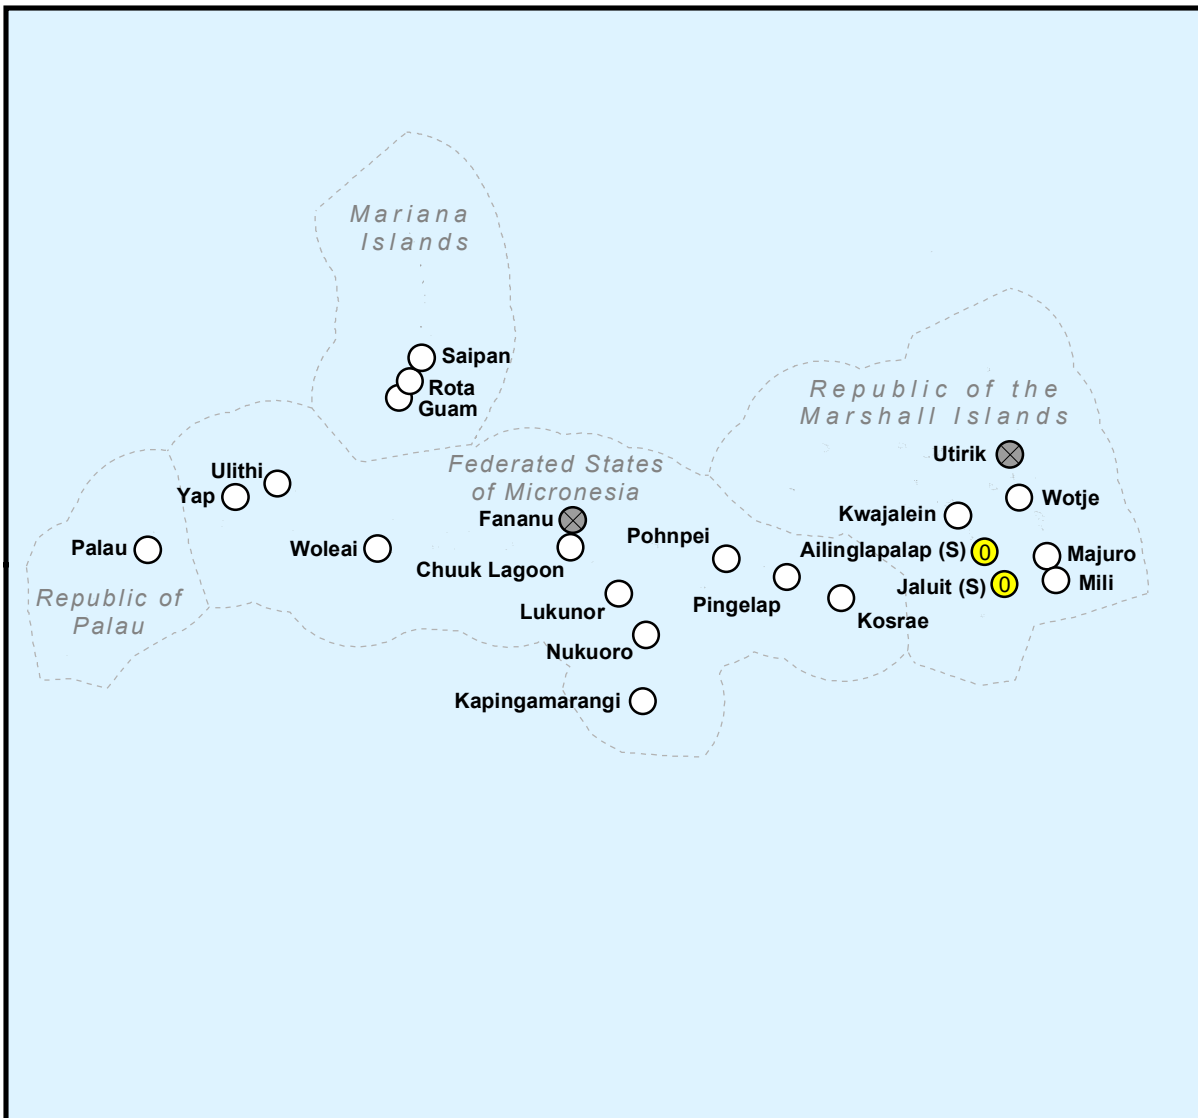

U.S. Drought Monitor U.S. Affiliated Pacific Islands and U.S. Virgin Islands

July 27, 2021

Intensity

- ⊗ No Data
- No Drought or Dryness
- ① D0 - Abnormally Dry
- ② D1 - Moderate Drought
- ③ D2 - Severe Drought
- ④ D3 - Extreme Drought
- ⑤ D4 - Exceptional Drought

Impacts

- No Impacts
- (L) Long-Term
- (S) Short-Term
- (SL) Short and Long-Term

U.S. and Puerto Rico Author:

Brad Rippey
U.S. Department of Agriculture

Pacific Islands and Virgin Islands Author:

Richard Heim
NCEI/NOAA

droughtmonitor.unl.edu