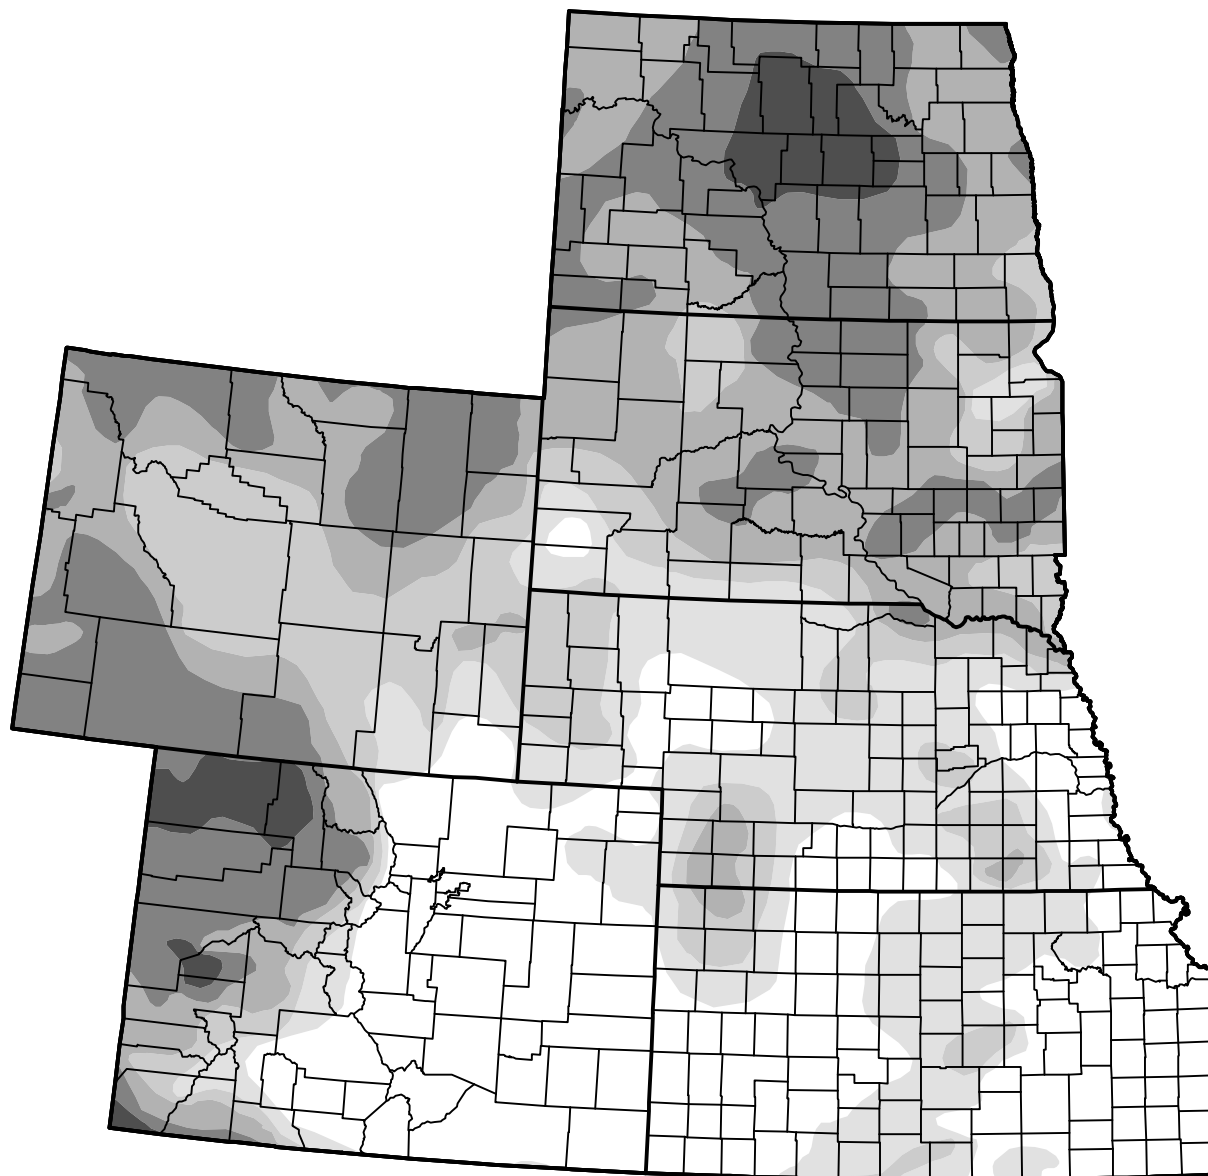

# U.S. Drought Monitor

## High Plains

**August 3, 2021**  
(Released Thursday, Aug. 5, 2021)  
Valid 8 a.m. EDT

### Intensity:

-  None
-  D0 Abnormally Dry
-  D1 Moderate Drought
-  D2 Severe Drought
-  D3 Extreme Drought
-  D4 Exceptional Drought

*The Drought Monitor focuses on broad-scale conditions. Local conditions may vary. For more information on the Drought Monitor, go to <https://droughtmonitor.unl.edu/About.aspx>*