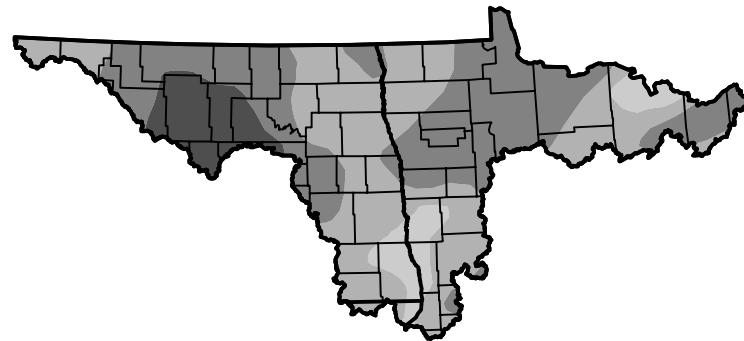

U.S. Drought Monitor

Souris-Red-Rainy Watershed

August 3, 2021
(Released Thursday, Aug. 5, 2021)
Valid 8 a.m. EDT

Intensity:

-  None
-  D0 Abnormally Dry
-  D1 Moderate Drought
-  D2 Severe Drought
-  D3 Extreme Drought
-  D4 Exceptional Drought

The Drought Monitor focuses on broad-scale conditions. Local conditions may vary. For more information on the Drought Monitor, go to <https://droughtmonitor.unl.edu/About.aspx>

Author:

Richard Tinker
CPC/NOAA/NWS/NCEP