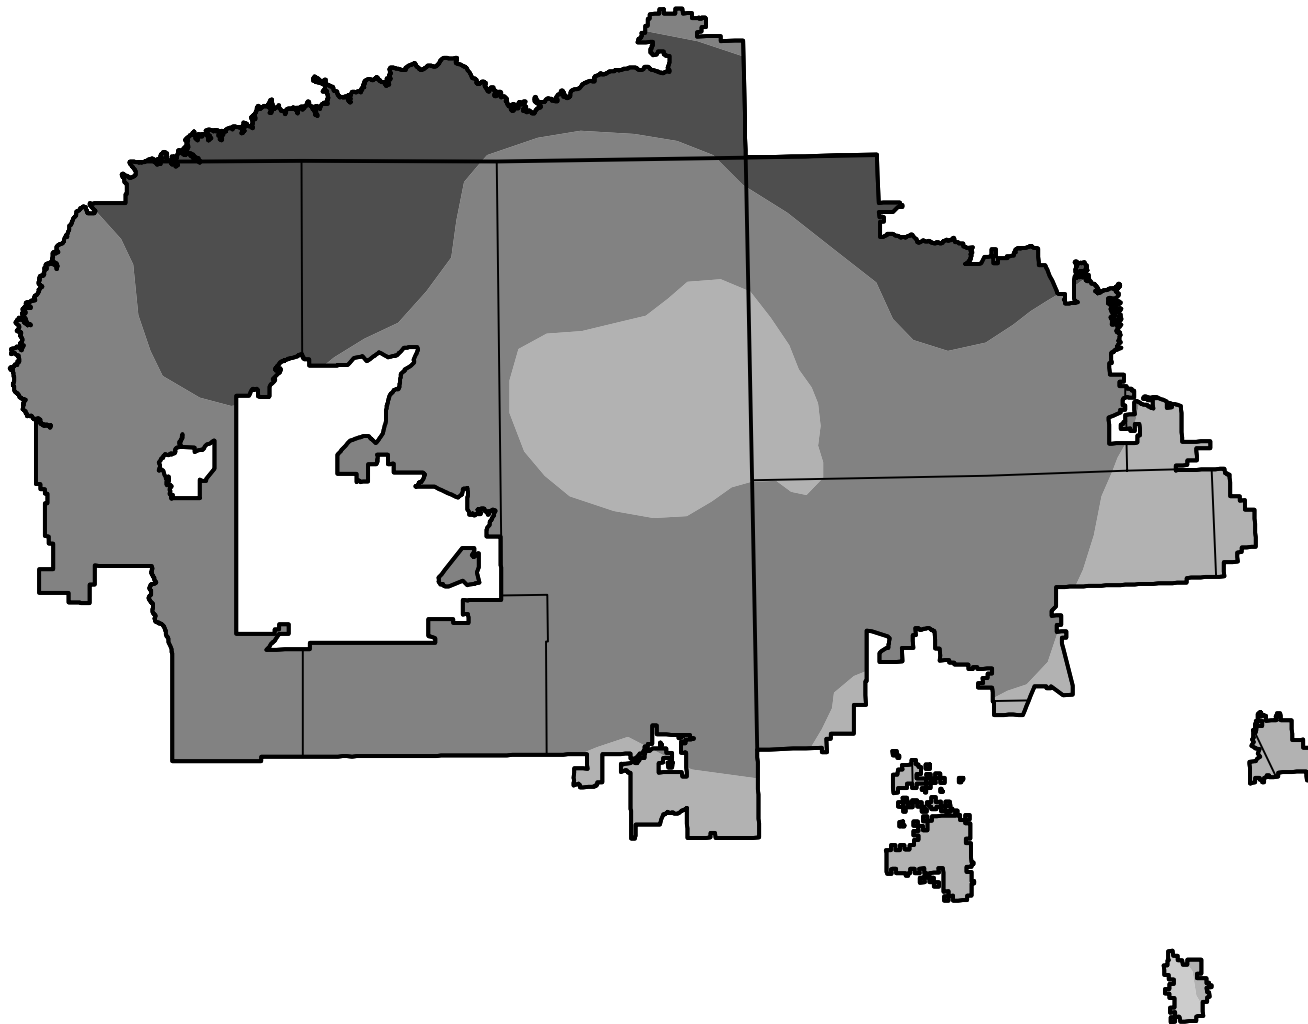

# U.S. Drought Monitor

## Navajo

**August 3, 2021**  
(Released Thursday, Aug. 5, 2021)  
Valid 8 a.m. EDT

### Intensity:

-  None
-  D0 Abnormally Dry
-  D1 Moderate Drought
-  D2 Severe Drought
-  D3 Extreme Drought
-  D4 Exceptional Drought

*The Drought Monitor focuses on broad-scale conditions. Local conditions may vary. For more information on the Drought Monitor, go to <https://droughtmonitor.unl.edu/About.aspx>*