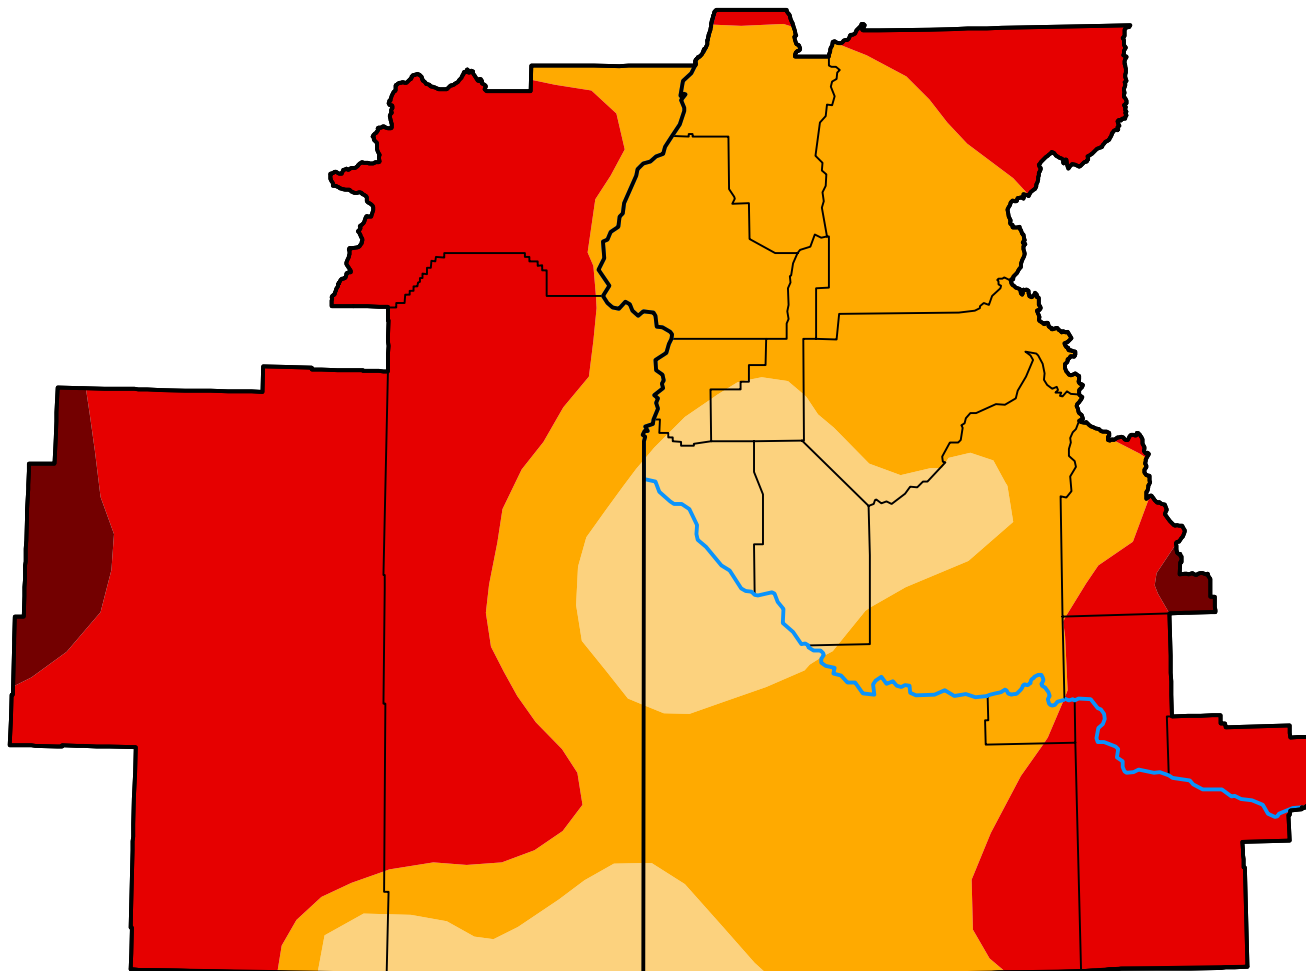

# U.S. Drought Monitor Boise, ID WFO

**August 3, 2021**  
(Released Thursday, Aug. 5, 2021)  
Valid 8 a.m. EDT

### Intensity:

-  None
-  D0 Abnormally Dry
-  D1 Moderate Drought
-  D2 Severe Drought
-  D3 Extreme Drought
-  D4 Exceptional Drought

*The Drought Monitor focuses on broad-scale conditions. Local conditions may vary. For more information on the Drought Monitor, go to <https://droughtmonitor.unl.edu/About.aspx>*