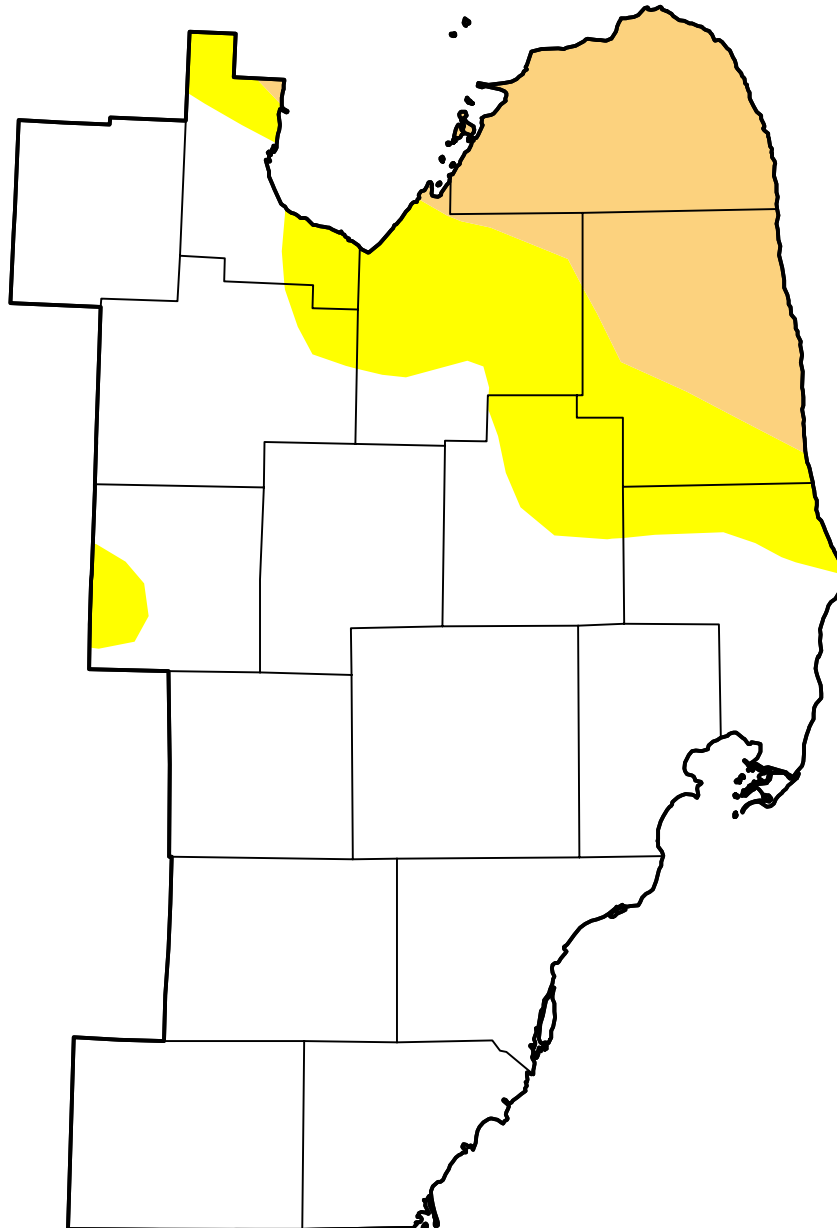

U.S. Drought Monitor

Detroit/Pontiac, MI WFO

August 3, 2021
 (Released Thursday, Aug. 5, 2021)
 Valid 8 a.m. EDT

Drought Conditions (Percent Area)

	None	D0	D1	D2	D3	D4
Current	72.03	14.52	13.46	0.00	0.00	0.00
Last Week <i>07-27-2021</i>	70.85	9.37	16.95	2.83	0.00	0.00
3 Months Ago <i>05-04-2021</i>	0.00	0.23	99.77	0.00	0.00	0.00
Start of Calendar Year <i>12-29-2020</i>	46.79	53.21	0.00	0.00	0.00	0.00
Start of Water Year <i>09-29-2020</i>	69.38	27.02	3.60	0.00	0.00	0.00
One Year Ago <i>08-04-2020</i>	2.73	56.29	40.98	0.00	0.00	0.00

Intensity:

- None
- D0 Abnormally Dry
- D1 Moderate Drought
- D2 Severe Drought
- D3 Extreme Drought
- D4 Exceptional Drought

The Drought Monitor focuses on broad-scale conditions. Local conditions may vary. For more information on the Drought Monitor, go to <https://droughtmonitor.unl.edu/About.aspx>