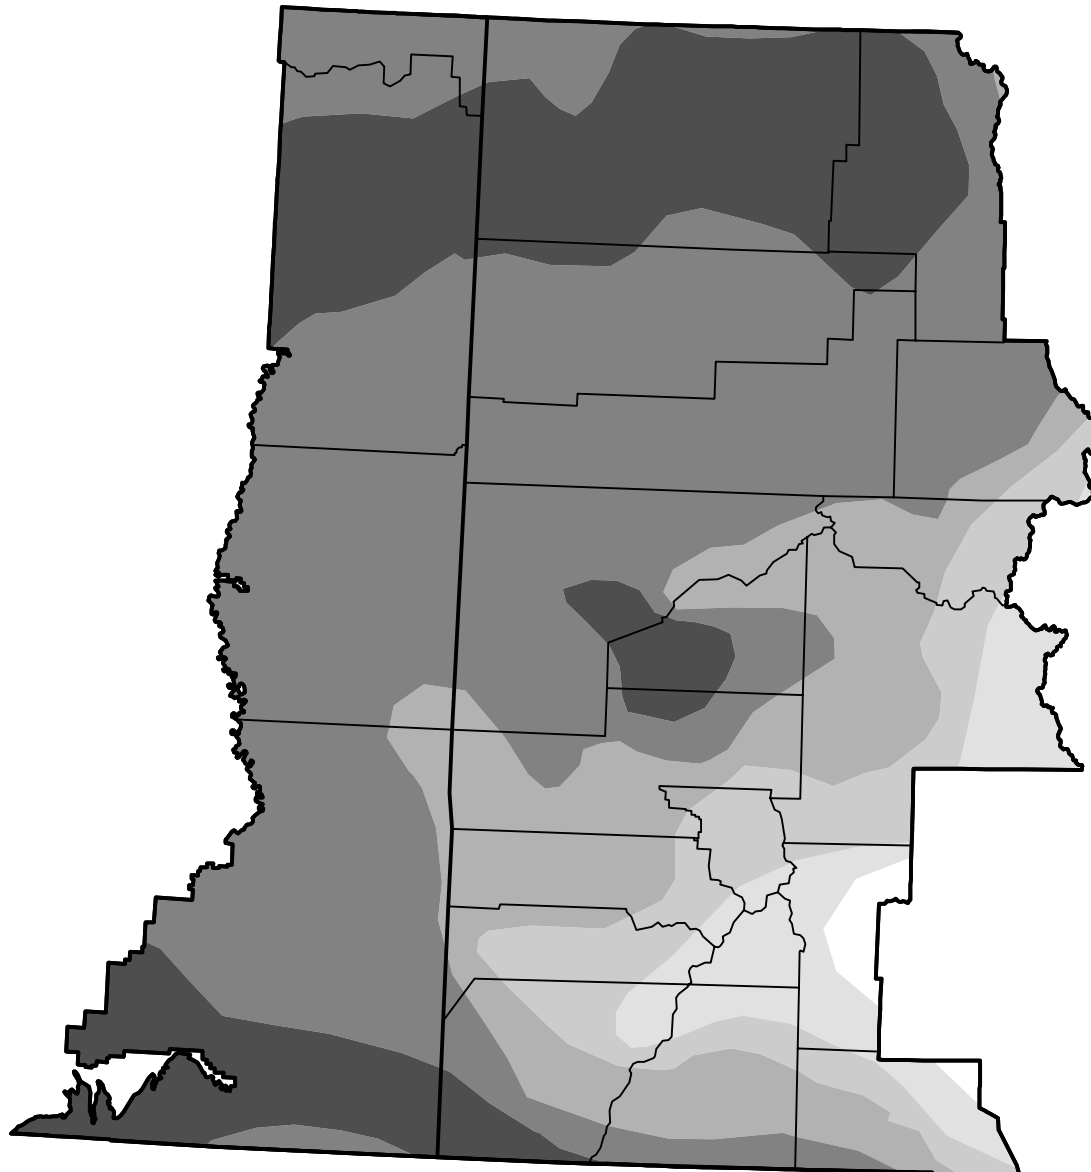

U.S. Drought Monitor
Grand Junction, CO WFO

August 3, 2021
(Released Thursday, Aug. 5, 2021)
Valid 8 a.m. EDT

Intensity:

-  None
-  D0 Abnormally Dry
-  D1 Moderate Drought
-  D2 Severe Drought
-  D3 Extreme Drought
-  D4 Exceptional Drought

The Drought Monitor focuses on broad-scale conditions. Local conditions may vary. For more information on the Drought Monitor, go to <https://droughtmonitor.unl.edu/About.aspx>

Author:

Richard Tinker
CPC/NOAA/NWS/NCEP