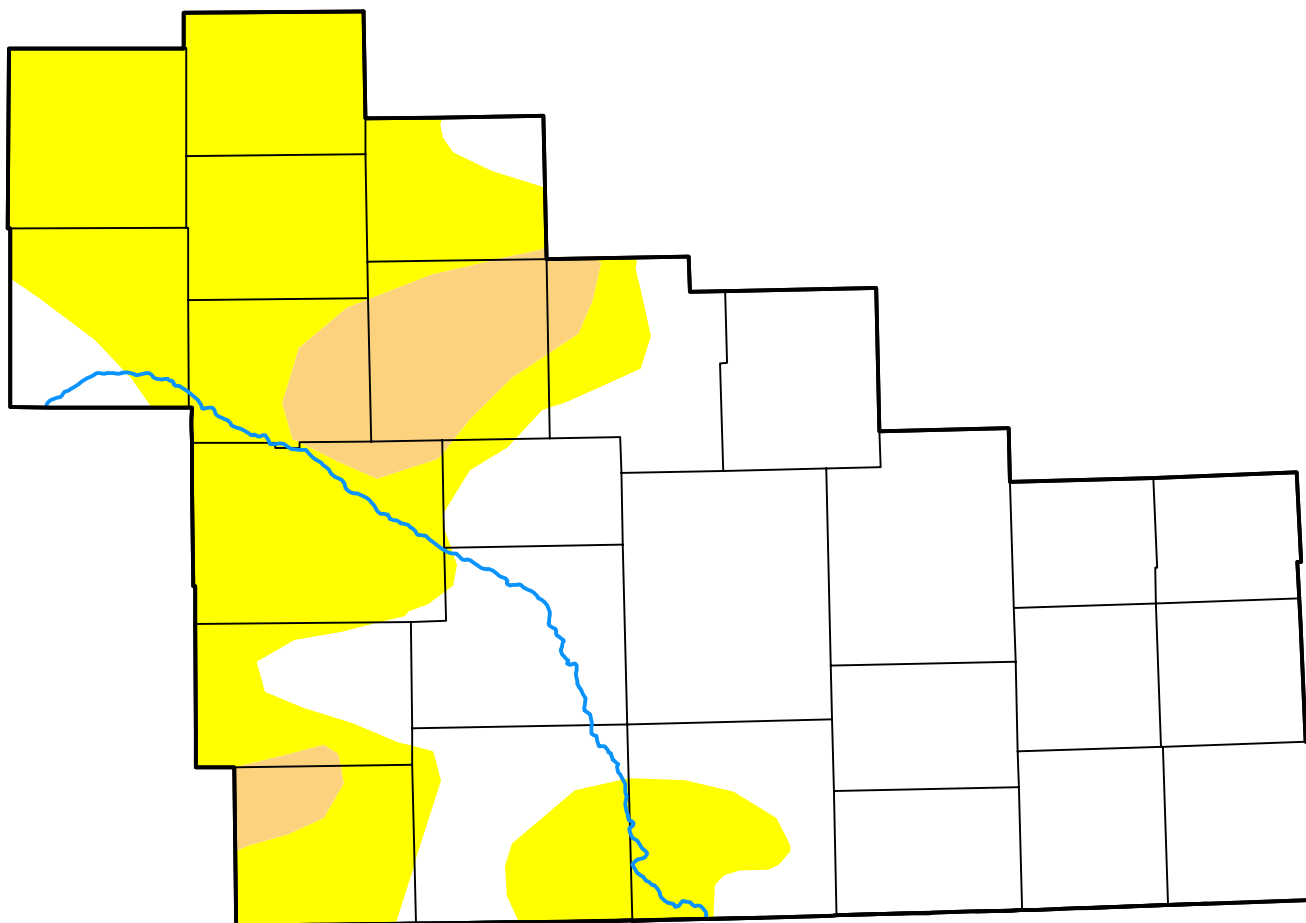

U.S. Drought Monitor Wichita, KS WFO

August 3, 2021
(Released Thursday, Aug. 5, 2021)
Valid 8 a.m. EDT

Intensity:

-  None
-  D0 Abnormally Dry
-  D1 Moderate Drought
-  D2 Severe Drought
-  D3 Extreme Drought
-  D4 Exceptional Drought

The Drought Monitor focuses on broad-scale conditions. Local conditions may vary. For more information on the Drought Monitor, go to <https://droughtmonitor.unl.edu/About.aspx>

Author:

Richard Tinker
CPC/NOAA/NWS/NCEP