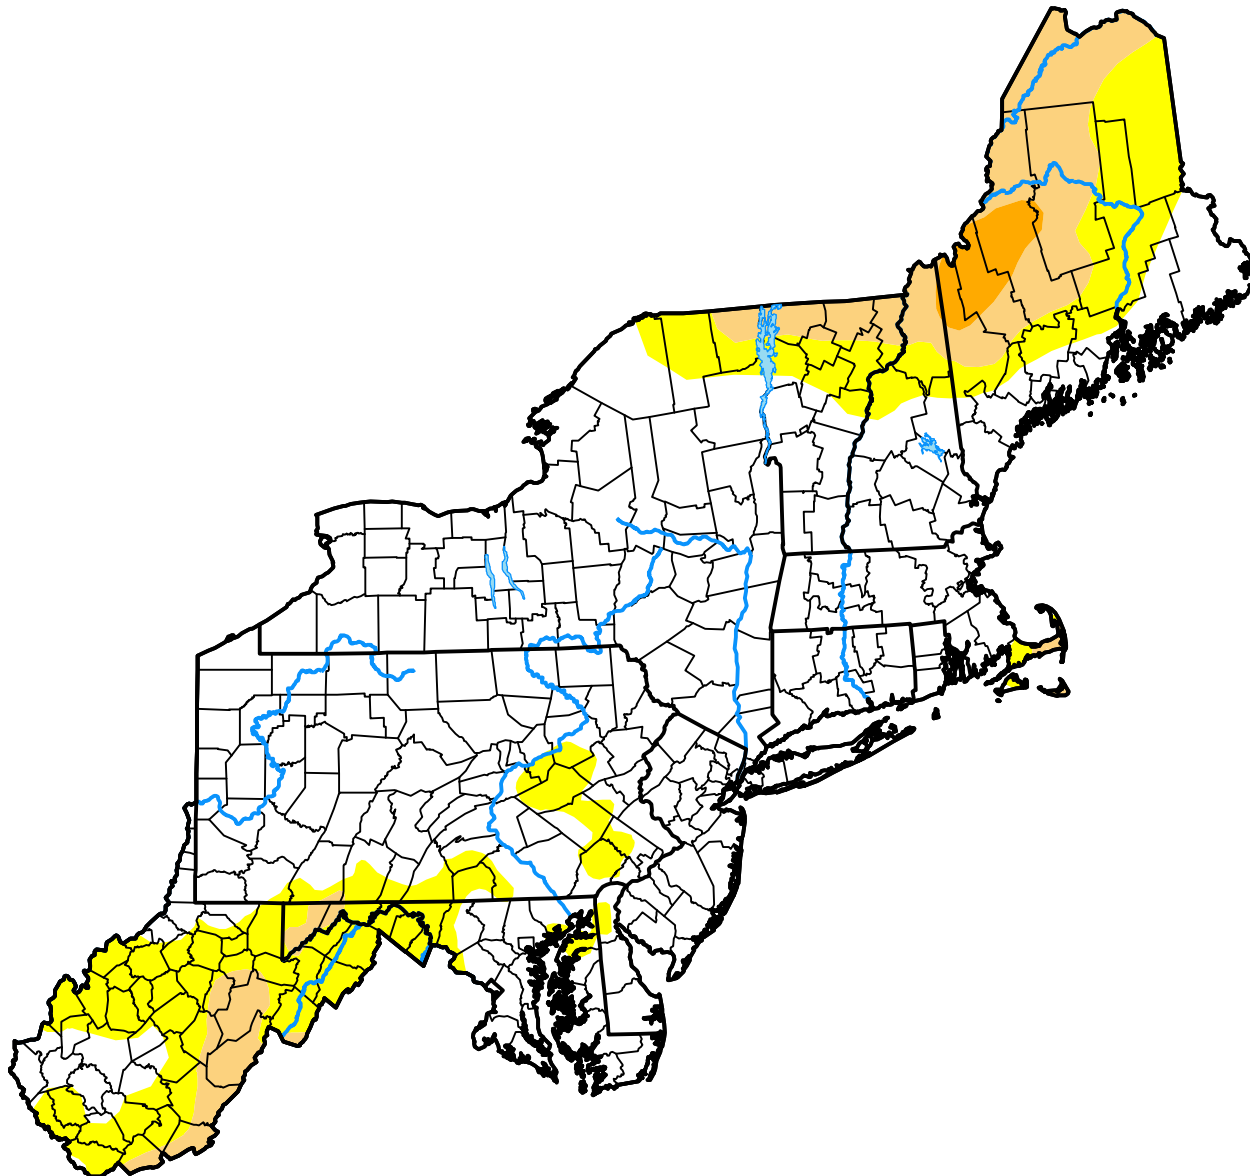

U.S. Drought Monitor Northeast

August 17, 2021
(Released Thursday, Aug. 19, 2021)
Valid 8 a.m. EDT

Intensity:

-  None
-  D0 Abnormally Dry
-  D1 Moderate Drought
-  D2 Severe Drought
-  D3 Extreme Drought
-  D4 Exceptional Drought

The Drought Monitor focuses on broad-scale conditions. Local conditions may vary. For more information on the Drought Monitor, go to <https://droughtmonitor.unl.edu/About.aspx>

Author:

Curtis Riganti
National Drought Mitigation Center