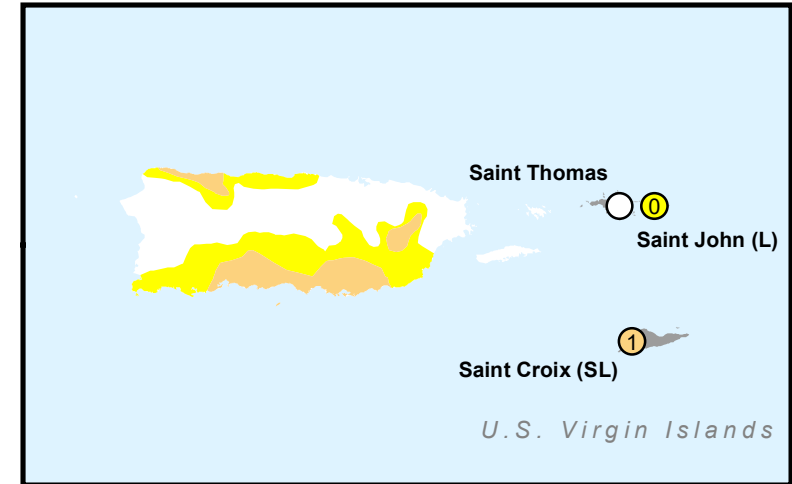

U.S. Drought Monitor U.S. Affiliated Pacific Islands and U.S. Virgin Islands

September 21, 2021

Intensity

- ⊗ No Data
- No Drought or Dryness
- ① D0 - Abnormally Dry
- ② D1 - Moderate Drought
- ③ D2 - Severe Drought
- ④ D3 - Extreme Drought
- ⑤ D4 - Exceptional Drought