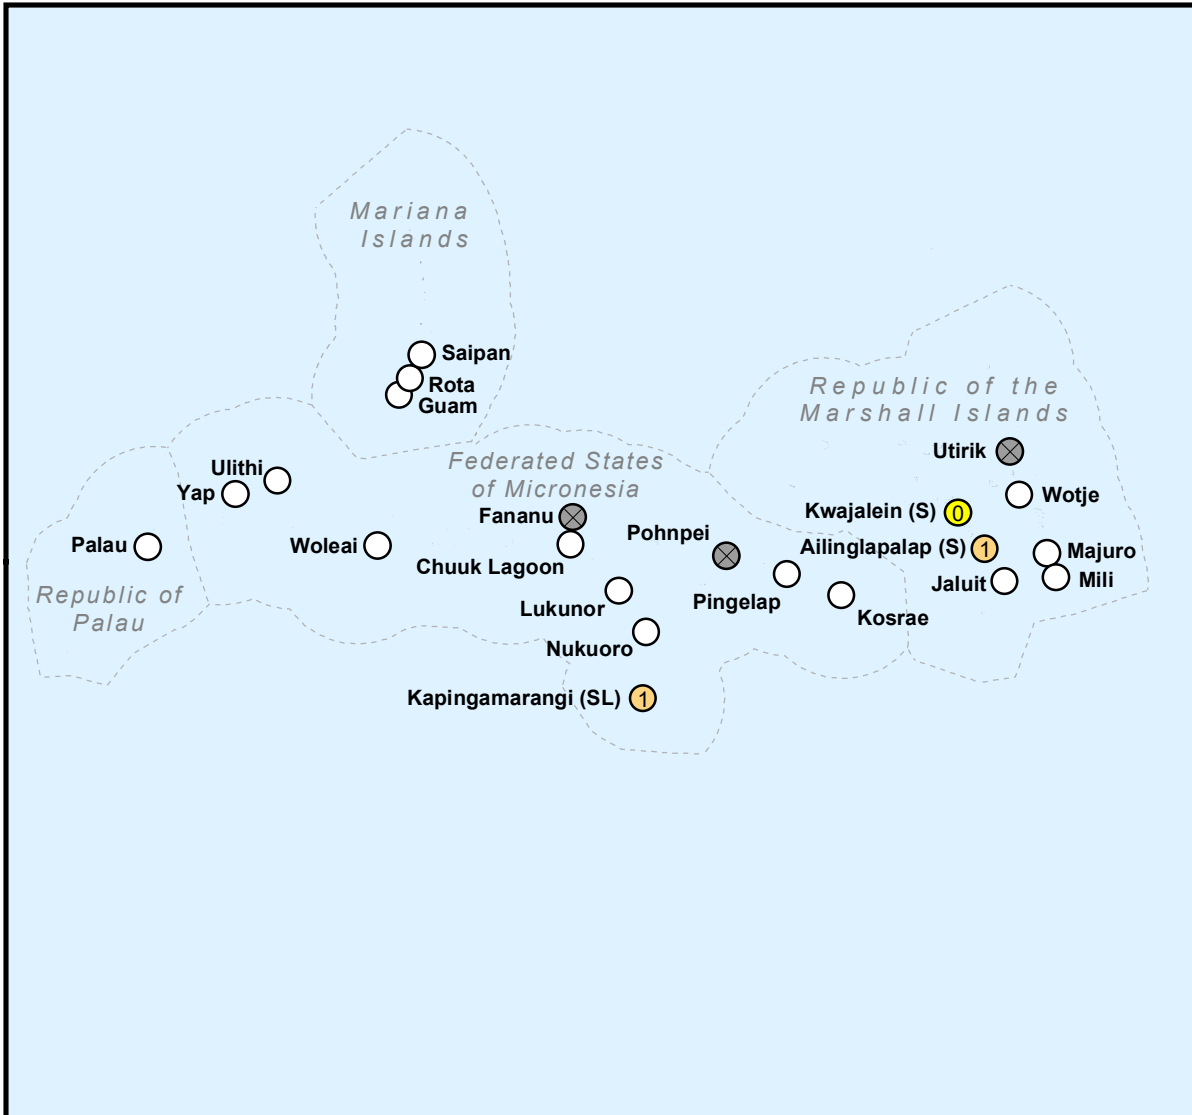

U.S. Drought Monitor U.S. Affiliated Pacific Islands and U.S. Virgin Islands

September 21, 2021

Intensity

- ⊗ No Data
- No Drought or Dryness
- ① D0 - Abnormally Dry
- ② D1 - Moderate Drought
- ③ D2 - Severe Drought
- ④ D3 - Extreme Drought
- ⑤ D4 - Exceptional Drought

Impacts

- No Impacts
- (L) Long-Term
- (S) Short-Term
- (SL) Short and Long-Term

U.S. and Puerto Rico Author:

Brad Rippey
U.S. Department of Agriculture

Pacific Islands and Virgin Islands Author:

Ahira Sanchez-Lugo
NCEI/NOAA

droughtmonitor.unl.edu