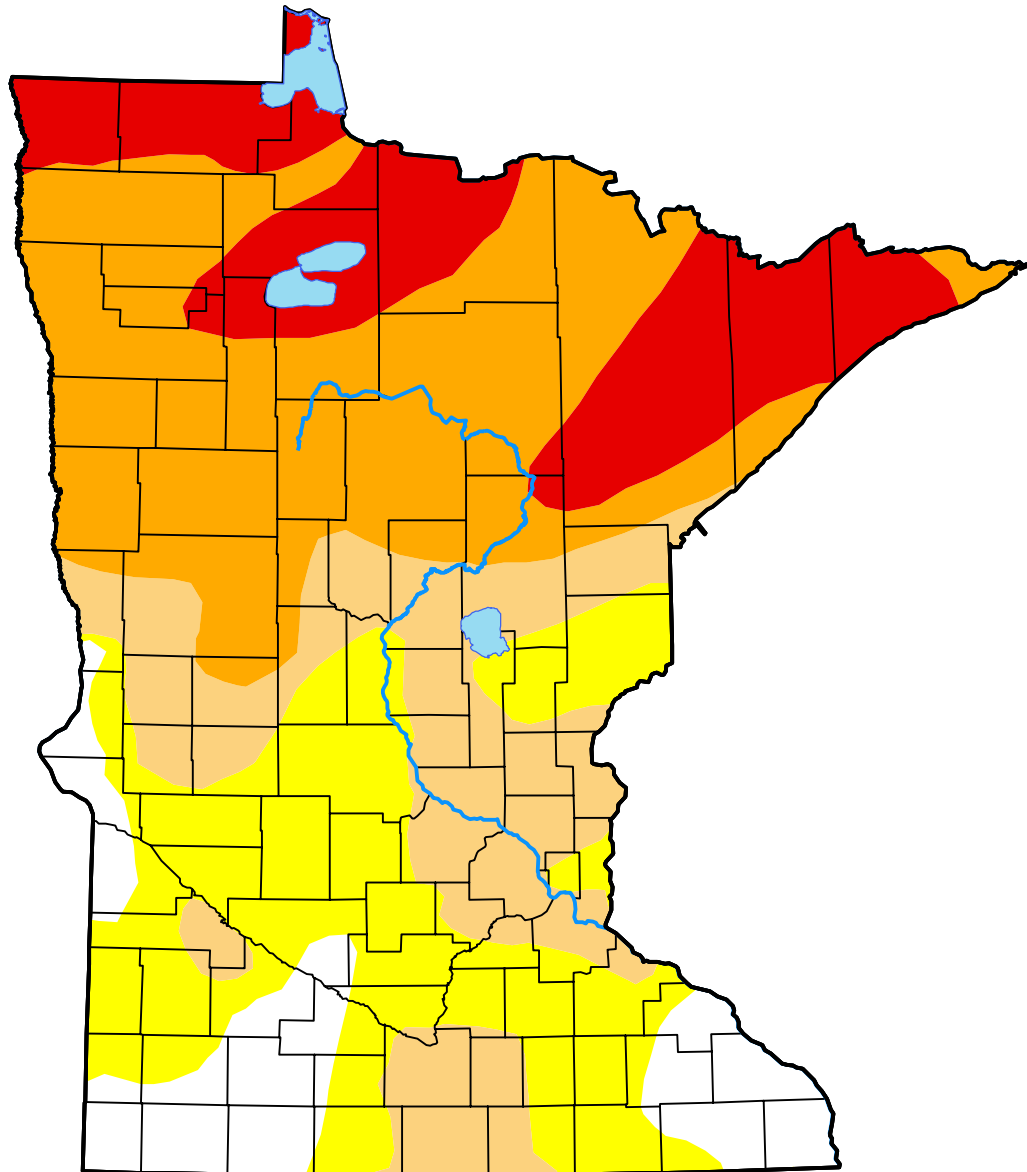

# U.S. Drought Monitor Minnesota

October 5, 2021  
(Released Thursday, Oct. 7, 2021)  
Valid 8 a.m. EDT

### Intensity:

-  None
-  D0 Abnormally Dry
-  D1 Moderate Drought
-  D2 Severe Drought
-  D3 Extreme Drought
-  D4 Exceptional Drought

*The Drought Monitor focuses on broad-scale conditions. Local conditions may vary. For more information on the Drought Monitor, go to <https://droughtmonitor.unl.edu/About.aspx>*